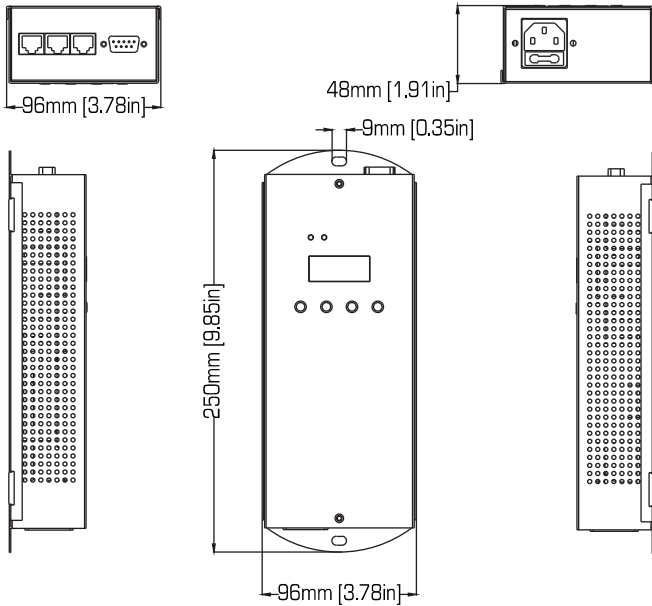

ILUMINARC®

LOGIC 1x36

Item Number: 31X36001

Client: _____

Project: _____

Date: _____ Type: _____

CONSTRUCTION & PHYSICAL SPECIFICATIONS

Length: 9.9 in (250 mm)
Width: 3.8 in (96 mm)
Height: 1.9 in (48 mm)
Weight: 2.2 lb (1 kg)
Color: Beige
Ingress Protection Rating: IP20
Housing Material: Stamped Steel
Installation Orientation: Any

CONTROL SPECIFICATIONS

Control Protocol: USITT DMX-512a
Control Channels: 1, 2, 3, 4, 6 or 8
Control Protocol: USITT DMX-512a
Control Channels: 1, 2, 3, 4, 6 or 8
Operating Modes: Selectable personalities

Stand Alone Control: Yes
Remote Addresser: N/A
Data Connection: RJ45 to 3-pin DMX in, RJ45 out
Output per Line: 36 - 1 W or 12 - 3 W LEDs
Output Lines: 1

ELECTRICAL SYSTEM SPECIFICATIONS

Input Voltage: 100 to 240 VAC, 50/60 Hz (auto-ranging)
Power and Current: 58 W, 0.5 A @ 120 V
58 W, 0.3 A @ 230 V
Power Supply: Electronic internal
Power Linking: N/A
Power Connection: 5 ft (1.5 m) IEC cable