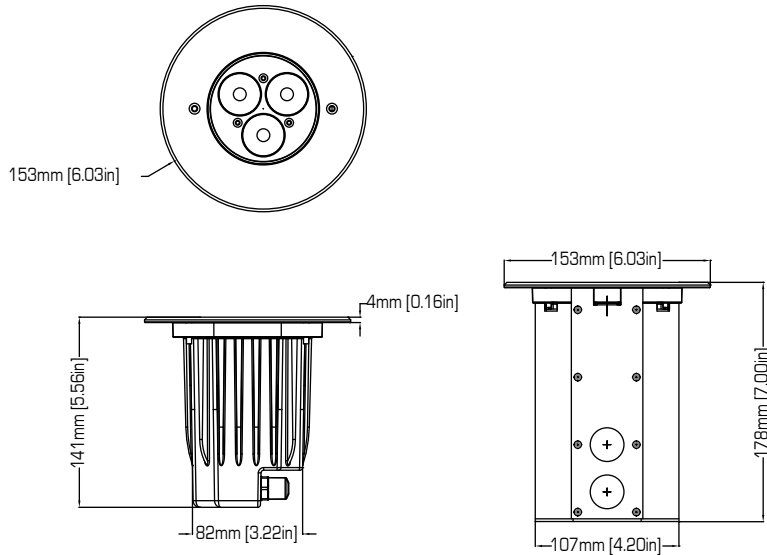

ILUMINARC®

ILUMIPOD INGROUND Tri-3 IP OPTIC 25 WW

Item Number: 01630585

Client: _____

Project: _____

Date: _____ Type: _____

LIGHT SOURCE & OPTICAL SPECIFICATIONS

Light Source: 3 LEDs (warm white) 2.3 W (700 mA)
Light Source Lifespan: 50,000 hours based on LED manufacturer's specifications
Installed Optics: 25°
Beam Angle: 15°
Field Angle: 29°
Lumens: 250
Base Illuminance: 100 lux @ 5 m
Efficacy: 25.5 lm/W
Color Temperature Presets: 3,100 K
Minimum Distance to Illuminated Surface: 4 in (92 mm)

CONSTRUCTION & PHYSICAL SPECIFICATIONS

Diameter: 6.0 in (153 mm)
Height: 7 in (178 mm) (mounted in pour kit)
Weight: 4.6 lb (2 kg)
Color: Brushed stainless steel
Ingress Protection Rating: IP67
Housing Material: Cast aluminum, stainless steel
Lens Cover: Drive-over rated glass
Installation Orientation: Any

CONTROL SPECIFICATIONS

Control Protocol: USITT DMX-512a
Control Channels: 1
Operating Modes: Selectable personalities
Solid (1-channel): dimmer
Stand Alone Control: N/A
Remote Addresser: Ilumicode
Data Connection: 9.8 ft (3 m) Waterproof cable

Item Number: 01630585

Client: _____

Project: _____

Date: _____ Type: _____

Illumipod Inground Tri-3 IP Optic 25 WW

- Beam Angle: 15°
- Field Angle: 29°

Illumipod Inground Tri-3 IP Optic 25 WW Typical Installation