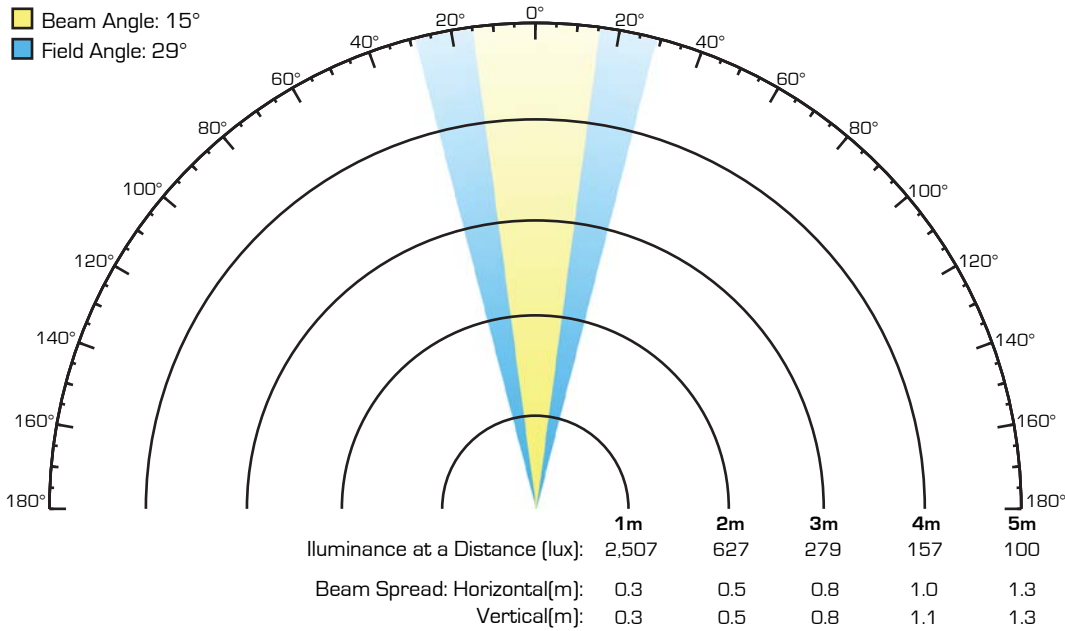

ILUMINARC®

ILUMIPOD INGROUND Tri-3 IP OPTIC 25 WW

Item Number: 01630585

Client: _____

Project: _____

Date: _____ Type: _____

LIGHT SOURCE & OPTICAL SPECIFICATIONS

Light Source: 3 LEDs (warm white) 2.3 W (700 mA)
Light Source Lifespan: 50,000 hours based on LED manufacturer's specifications
Installed Optics: 25°
Beam Angle: 15°
Field Angle: 29°
Lumens: 250
Base Illuminance: 100 lux @ 5 m
Efficacy: 25.5 lm/W
Color Temperature Presets: 3,100 K
Minimum Distance to Illuminated Surface: 4 in (92 mm)

Item Number: 01630585

Client: _____

Project: _____

Date: _____ Type: _____

Illumipod Inground Tri-3 IP Optic 25 WW

- Beam Angle: 15°
- Field Angle: 29°

Illumipod Inground Tri-3 IP Optic 25 WW Typical Installation