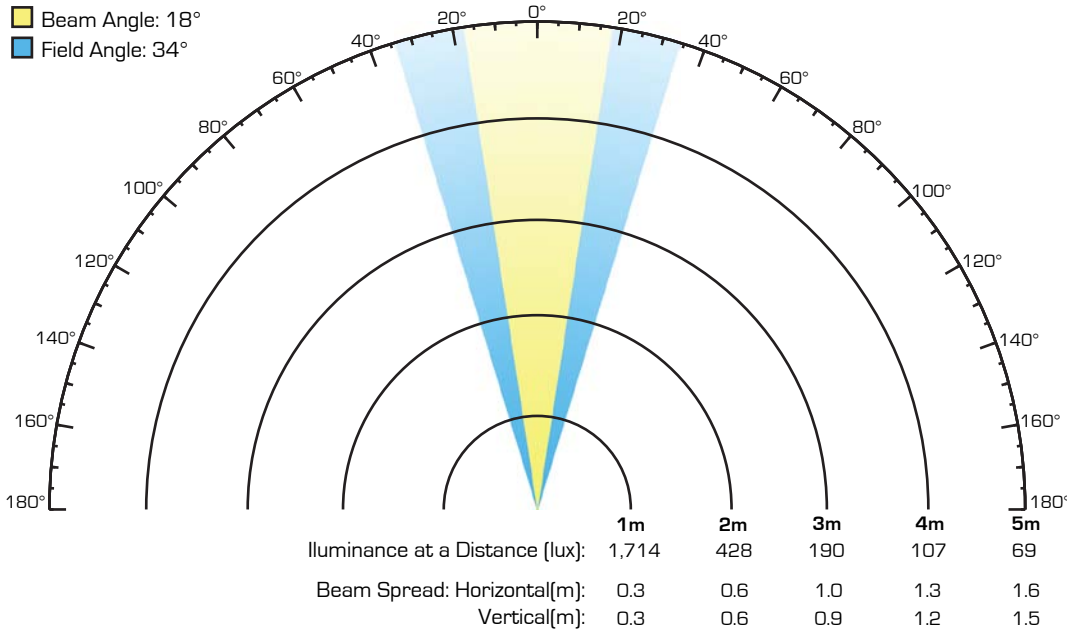

Light Source: 3 LEDs (tri-color, RGB) 3 W (1,050 mA)
Light Source Lifespan: 50,000 hours based on LED manufacturer's specifications
Installed Optics: 25°
Beam Angle: 18°
Field Angle: 34°
Lumens: 215
Base Illuminance: 69 lux @ 5 m
Efficacy: 17.6 lm/W
Color Temperature Presets: N/A
Minimum Distance to Illuminated Surface: 4 in (92 mm)

Item Number: 11003001

Client: _____

Project: _____

Date: _____ Type: _____

Illumipod Inground Tri-3 IP Optic 25 RGB

- Beam Angle: 18°
- Field Angle: 34°

Illumipod Inground Tri-3 IP Optic 25 RGB Typical Installation