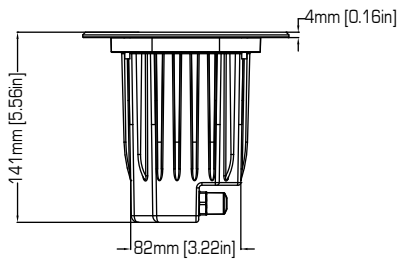

ILUMINARC®

ILUMIPOD INGROUND Tri-3 IP OPTIC 25 RGB

Item Number: 11003001

Client: _____

Project: _____

Date: _____ Type: _____

153mm [6.03in]

LIGHT SOURCE & OPTICAL SPECIFICATIONS

Light Source: 3 LEDs (tri-color, RGB) 3 W (1,050 mA)
Light Source Lifespan: 50,000 hours based on LED manufacturer's specifications
Installed Optics: 25°
Beam Angle: 18°
Field Angle: 34°
Lumens: 215
Base Illuminance: 69 lux @ 5 m
Efficacy: 17.6 lm/W
Color Temperature Presets: N/A
Minimum Distance to Illuminated Surface: 4 in (92 mm)

CONSTRUCTION & PHYSICAL SPECIFICATIONS

Diameter: 6.0 in (153 mm)
Height: 7 in (178 mm) (mounted in pour kit)
Weight: 4.6 lb (2 kg)
Color: Brushed stainless steel
Ingress Protection Rating: IP67
Housing Material: Cast aluminum, Stainless steel
Lens Cover: Drive-over rated glass
Installation Orientation: Any