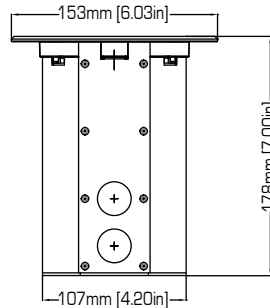

ILUMINARC®

ILUMIPOD INGROUND Tri-3 IP OPTIC 25 RGB

Item Number: 11003001

Client: _____

Project: _____

Date: _____ Type: _____

153mm [6.03in]

LIGHT SOURCE & OPTICAL SPECIFICATIONS

CONSTRUCTION & PHYSICAL SPECIFICATIONS

Diameter: 6.0 in (153 mm)
Height: 7 in (178 mm) (mounted in pour kit)
Weight: 4.6 lb (2 kg)
Color: Brushed stainless steel
Ingress Protection Rating: IP67
Housing Material: Cast aluminum, Stainless steel
Lens Cover: Drive-over rated glass
Installation Orientation: Any