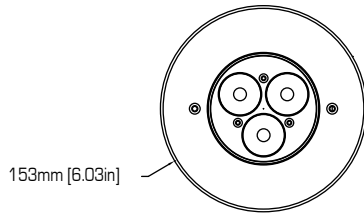

ILUMINARC®

ILUMIPOD INGROUND Tri-3 IP OPTIC 25 RGB

Item Number: 11003001

Client: _____

Project: _____

Date: _____ Type: _____

153mm [6.03in]

LIGHT SOURCE & OPTICAL SPECIFICATIONS

Light Source: 3 LEDs (tri-color, RGB) 3 W (1,050 mA)
Light Source Lifespan: 50,000 hours based on LED manufacturer's specifications
Installed Optics: 25°
Beam Angle: 18°
Field Angle: 34°
Lumens: 215
Base Illuminance: 69 lux @ 5 m
Efficacy: 17.6 lm/W
Color Temperature Presets: N/A
Minimum Distance to Illuminated Surface: 4 in (92 mm)

CONSTRUCTION & PHYSICAL SPECIFICATIONS

Diameter: 6.0 in (153 mm)
Height: 7 in (178 mm) (mounted in pour kit)
Weight: 4.6 lb (2 kg)
Color: Brushed stainless steel
Ingress Protection Rating: IP67
Housing Material: Cast aluminum, Stainless steel
Lens Cover: Drive-over rated glass
Installation Orientation: Any

CONTROL SPECIFICATIONS

Control Protocol: USITT DMX-512a
Control Channels: 1, 3, 4 or 7
Operating Modes: Selectable personalities
 Solid (1-channel): dimmer
 Arc 1 (3-channel): red, green, blue
 Arc 1+D (4-channel): dimmer, red, green, blue
 Arc Full (7-channel): dimmer, red, green, blue, color macros, strobe, dimming speed
Stand Alone Control: N/A
Remote Addresser: Ilumicode
Data Connection: 9.8 ft (3 m) Waterproof cable