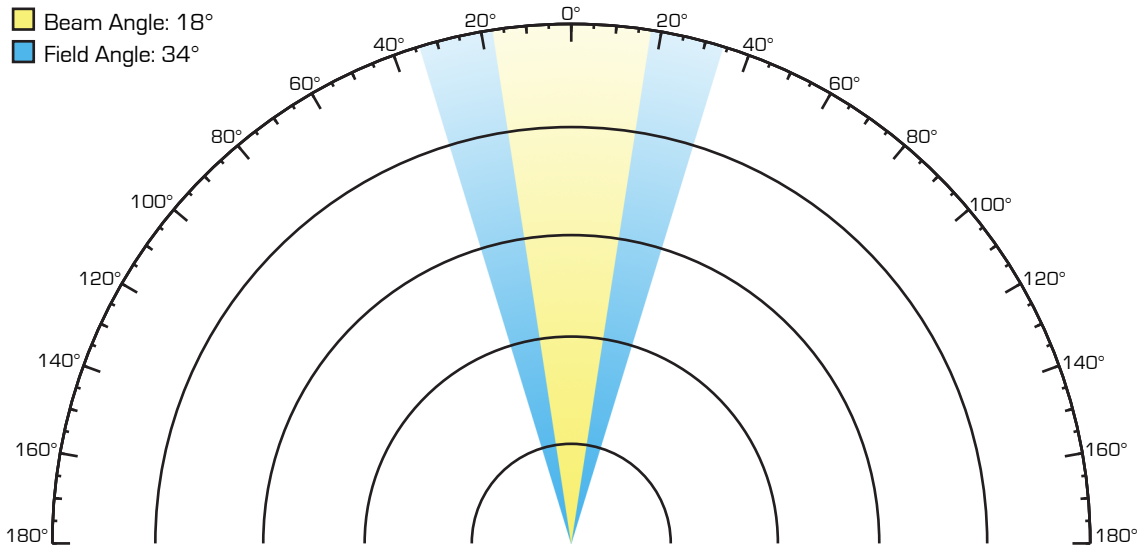

Illumipod Inground Tri-3 IP Optic 25 RGB

Beam Angle: 18°

Field Angle: 34°

	1m	2m	3m	4m	5m
Illuminance at a Distance (lux):	1,714	428	190	107	69
Beam Spread: Horizontal(m):	0.3	0.6	1.0	1.3	1.6
Vertical(m):	0.3	0.6	0.9	1.2	1.5