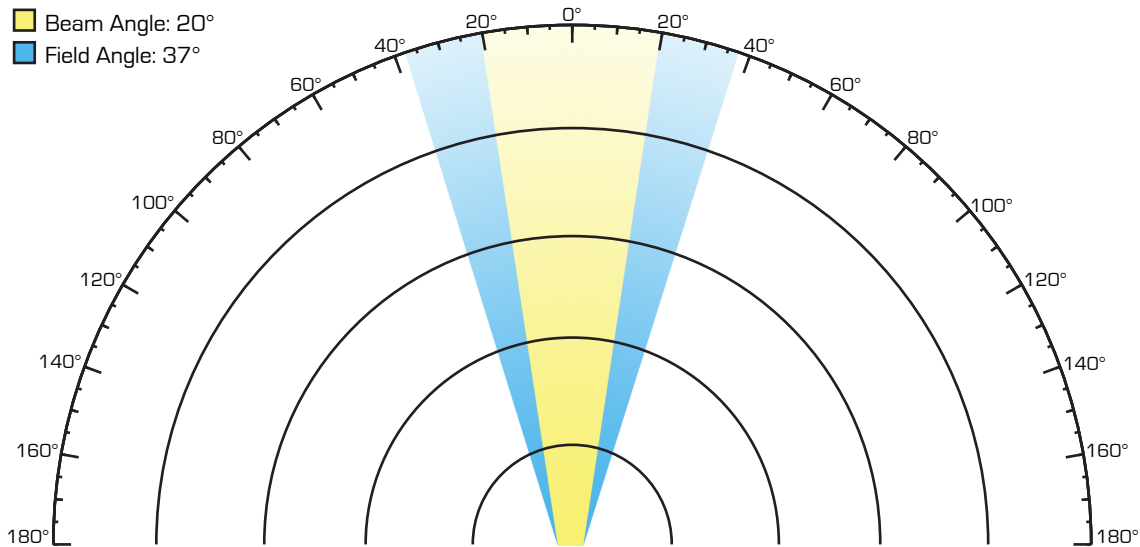

# Illumipod Inground Tri-12 IP Optic 25 WW

Beam Angle: 20°

Field Angle: 37°

	1m	2m	3m	4m	5m
Illuminance at a Distance (lux):	6,674	1,669	742	417	266
Beam Spread: Horizontal(m):	0.3	0.7	1.0	1.4	1.7
Vertical(m):	0.3	0.7	1.0	1.4	1.7