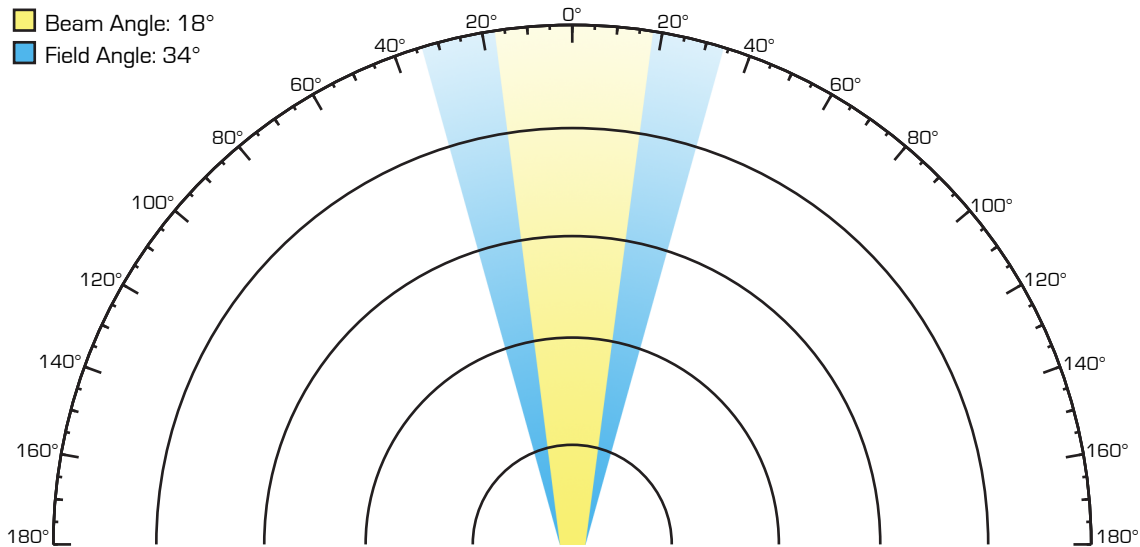

Illumipod Inground Tri-12 IP Optic 25 RGB

- Beam Angle: 18°
- Field Angle: 34°

	1m	2m	3m	4m	5m
Illuminance at a Distance (lux):	5,634	1,408	626	352	225
Beam Spread: Horizontal(m):	0.3	0.6	1.0	1.3	1.6
Vertical(m):	0.3	0.6	1.0	1.3	1.6