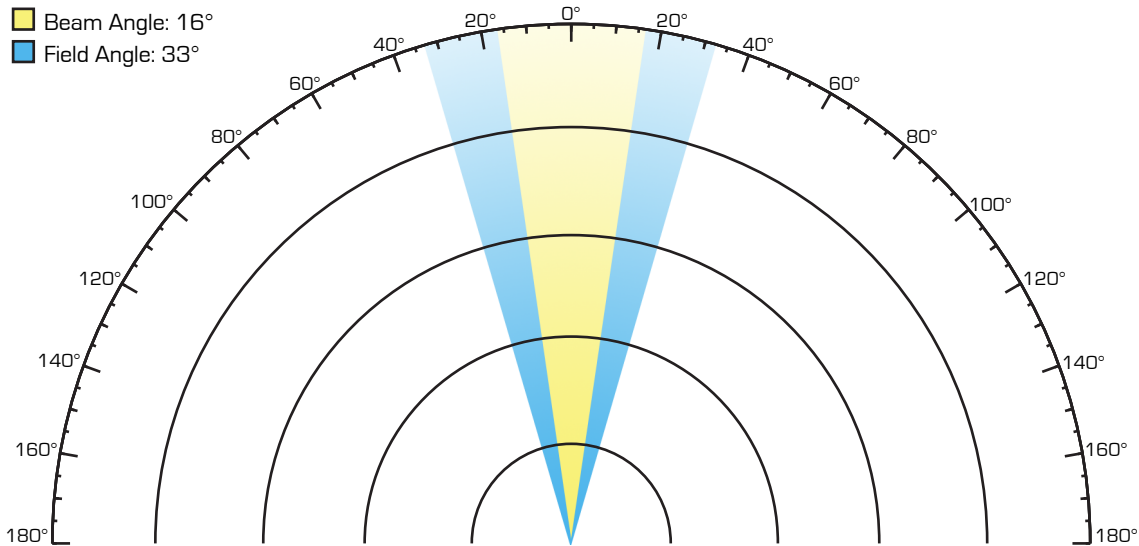

Illumipod 7 IP Optic 18 RGBW

■ Beam Angle: 16°

■ Field Angle: 33°

	1m	2m	3m	4m	5m
Illuminance at a Distance (lux):	1,250	313	139	78	50
Beam Spread: Horizontal(m):	0.3	0.6	0.8	1.1	1.4
Vertical(m):	0.3	0.6	0.8	1.1	1.4