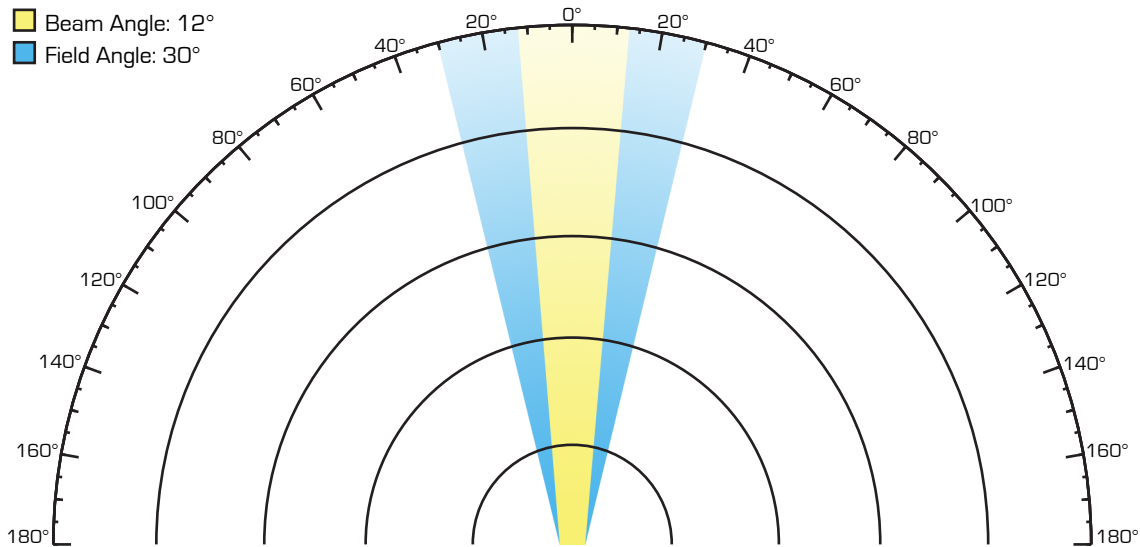

Illumipod 42 IP Optic 15 RGBW

■ Beam Angle: 12°

■ Field Angle: 30°

	1m	2m	3m	4m	5m
Illuminance at a Distance (lux):	16,608	4,152	1,845	1,038	664
Beam Spread: Horizontal(m):	0.2	0.4	0.6	0.8	1.1
Vertical(m):	0.2	0.5	0.7	1.0	1.2