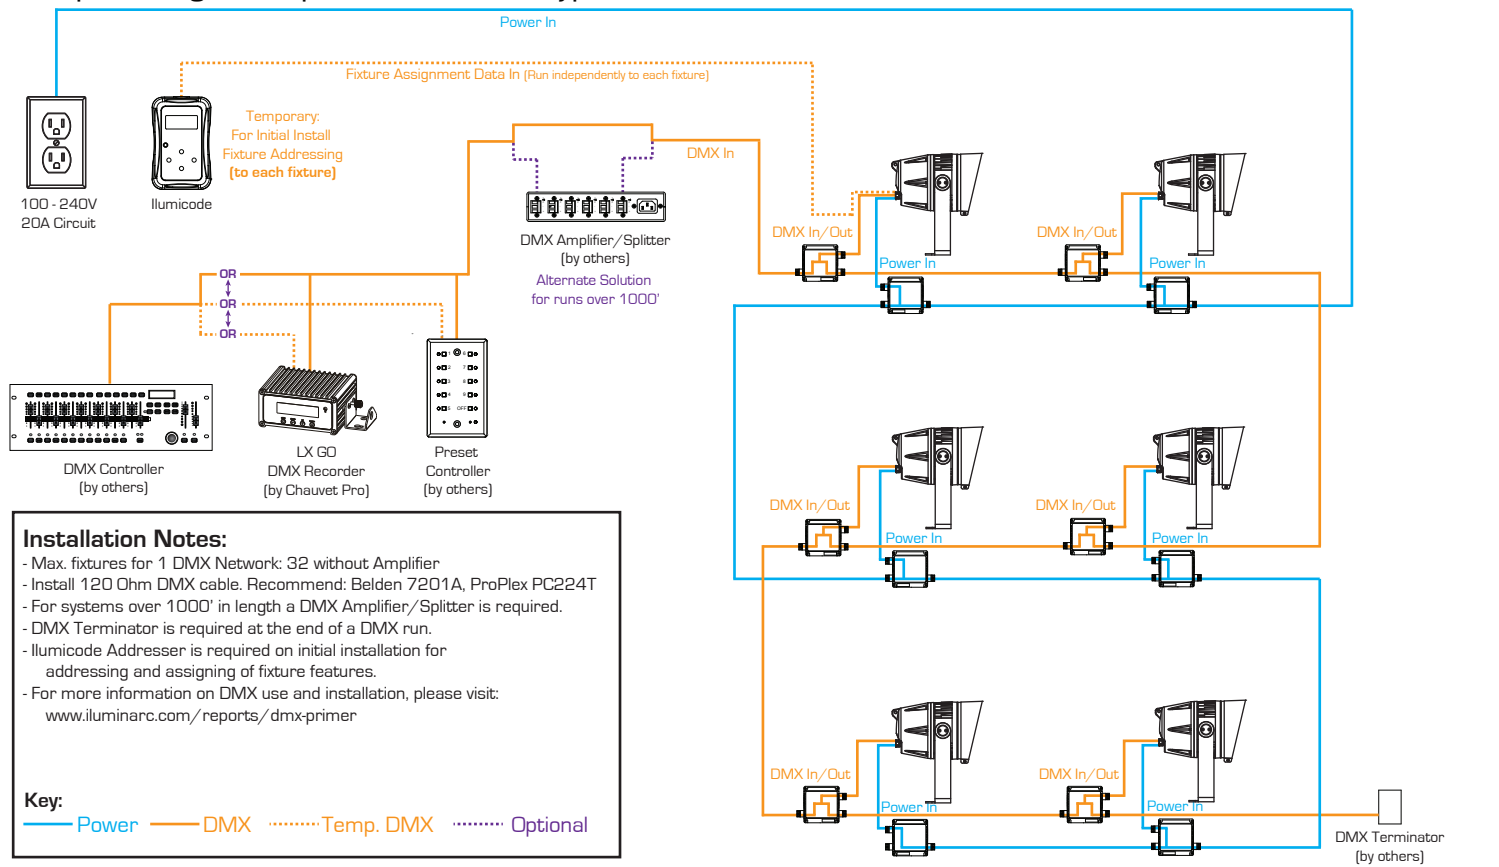

# Illumipod 36g2 IP Optic 30 RGBW Typical Installation

## Typical Installation: Illumipod 36g2 IP

[www.iluminarc.com](http://www.iluminarc.com)

For Illustrative Purposes Only - **NOT TO SCALE**

V2.0