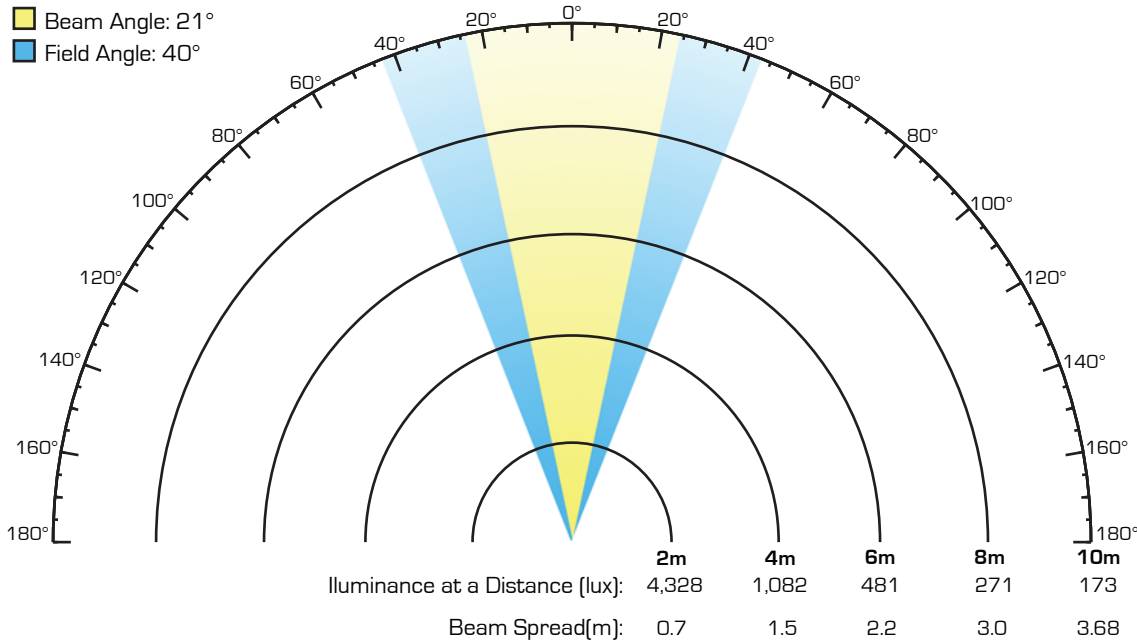

### LIGHT SOURCE & OPTICAL SPECIFICATIONS

Light Source: 36 LEDs (10 red, 10 green, 10 blue, 6 white) 3 W (930 mA)  
Light Source Lifespan: 50,000 hours based on LED manufacturer's specifications  
Installed Optics: 30°  
Beam Angle: 21°  
Field Angle: 40°  
Lumens: 3,097  
Base Illuminance: 693 lux @ 5 m  
Efficacy: 28.6 lm/W  
Color Temperature Presets: N/A  
Minimum Distance to Illuminated Surface: 4 in (92 mm)

### Illumipod 36g2 IP Optic 30 RGBW

- Beam Angle: 21°
- Field Angle: 40°