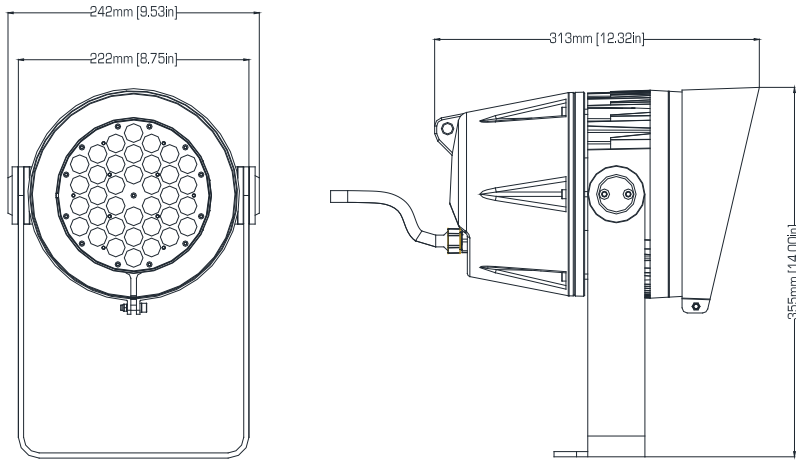

### LIGHT SOURCE & OPTICAL SPECIFICATIONS

Light Source: 36 LEDs (10 red, 10 green, 10 blue, 6 white) 3 W (930 mA)  
Light Source Lifespan: 50,000 hours based on LED manufacturer's specifications  
Installed Optics: 30°  
Beam Angle: 21°  
Field Angle: 40°  
Lumens: 3,097  
Base Illuminance: 693 lux @ 5 m  
Efficacy: 28.6 lm/W  
Color Temperature Presets: N/A  
Minimum Distance to Illuminated Surface: 4 in (92 mm)

### CONSTRUCTION & PHYSICAL SPECIFICATIONS

Length: 12.3 in (313 mm)  
Width: 9.5 in (242 mm)  
Height: 14 in (355 mm)  
Weight: 16.4 lb (7.5 kg)  
Color: Off white  
Ingress Protection Rating: IP67  
Housing Material: Cast aluminum  
Lens Cover: Impact resistant glass  
Installation Orientation: Any

### CONTROL SPECIFICATIONS

Control Protocol: USITT DMX-512a  
Stand Alone Control: N/A  
Remote Addresser: Ilumicode  
Data Connection: 6.25 ft (1.9 m) Waterproof cable