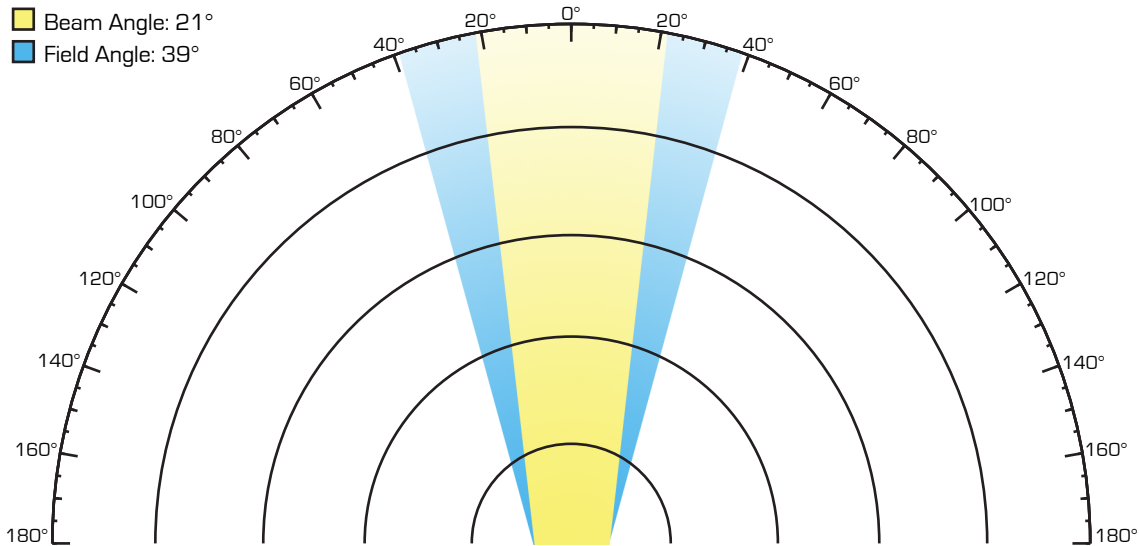

# Illumipanel 90 IP Optic 30 RGB

■ Beam Angle: 21°

■ Field Angle: 39°

	1m	2m	3m	4m	5m
Illuminance at a Distance (lux):	35,454	8,863	3,939	2,216	1,418
Beam Spread: Horizontal(m):	0.4	0.7	1.1	1.5	1.9
Vertical(m):	0.4	0.8	1.1	1.5	1.9