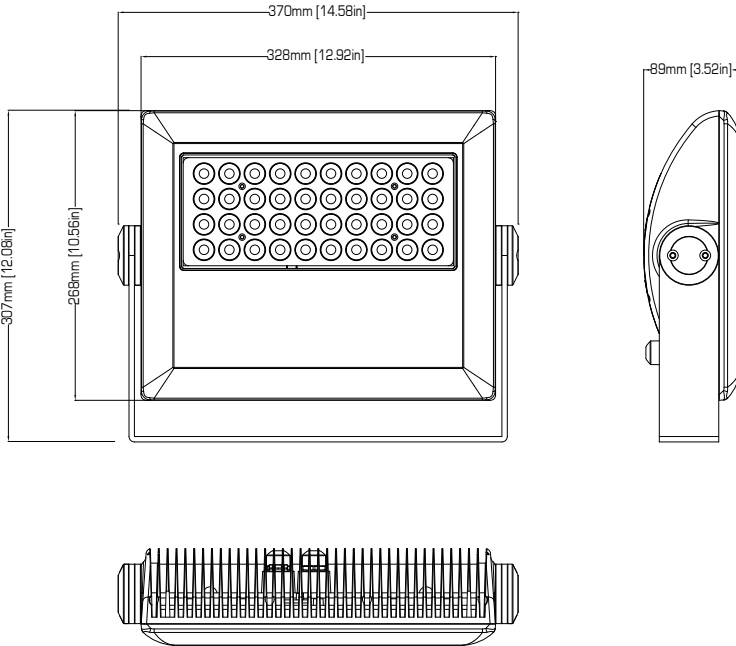

ILUMINARC®

ILUMIPANEL 40 IP OPTIC 30 WW

Item Number: 01620629

Client: _____

Project: _____

Date: _____ Type: _____

LIGHT SOURCE & OPTICAL SPECIFICATIONS

Light Source: 40 LEDs (warm white) 1 W (400 mA)
Light Source Lifespan: 50,000 hours based on LED manufacturer's specifications
Installed Optics: 30°
Beam Angle: 20°
Field Angle: 39°
Lumens: 2,836
Base Illuminance: 630 lux @ 5 m
Efficacy: 27.8 lm/W
Color Temperature Presets: 3,100 K
Minimum Distance to Illuminated Surface: 4 in (92 mm)

CONSTRUCTION & PHYSICAL SPECIFICATIONS

Length: 14.6 in (371 mm)
Width: 3.3 in (82 mm)
Height: 12 in (306 mm)
Weight: 18.3 lb (8.3 kg)
Color: Off white
Ingress Protection Rating: IP67
Housing Material: Cast aluminum
Lens Cover: Impact resistant glass
Installation Orientation: Any

CONTROL SPECIFICATIONS

Control Protocol: USITT DMX-512a
Control Channels: 1
Operating Modes: Selectable personalities
Solid (1-channel): dimmer
Stand Alone Control: N/A
Remote Addresser: Ilumicode
Data Connection: 11.2 ft (3.4 m) Waterproof cable

ELECTRICAL SYSTEM SPECIFICATIONS

Input Voltage: 100 to 240 VAC, 50/60 Hz (auto-ranging)
Power and Current: 106 W, 0.89 A @ 120 V
101 W, 0.47 A @ 230 V
Power Supply: Electronic internal
Dimmer: Electronic
Power Linking: N/A
Power Connection: 10.6 ft (3.2 m) Waterproof cable