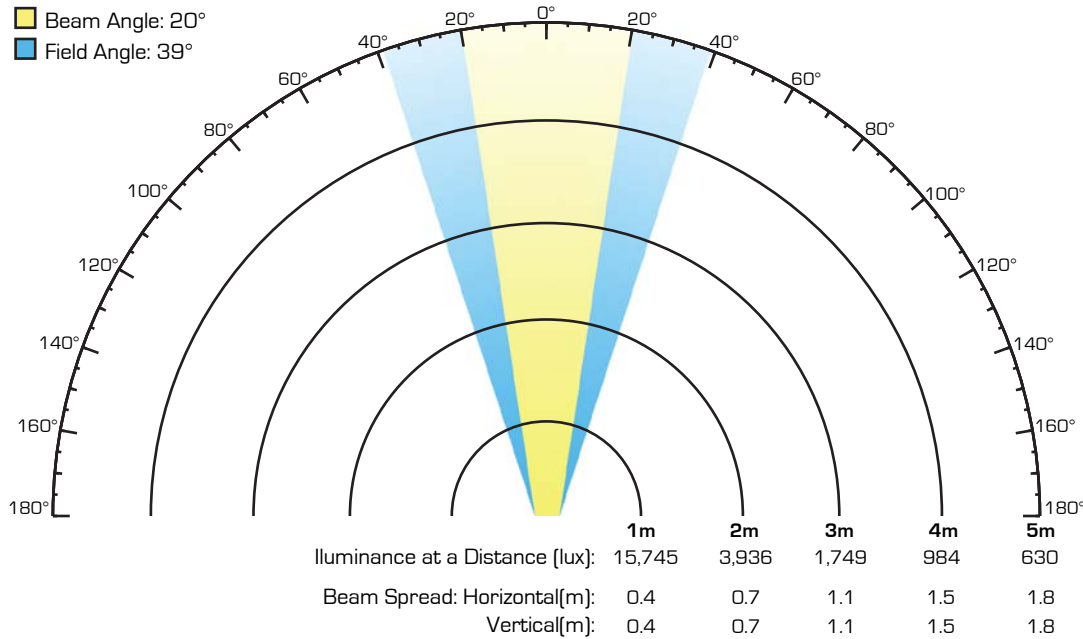

ILUMINARC®

ILUMIPANEL 40 IP OPTIC 30 WW

Item Number: 01620629

Client: _____

Project: _____

Date: _____ Type: _____

LIGHT SOURCE & OPTICAL SPECIFICATIONS

Light Source: 40 LEDs (warm white) 1 W (400 mA)
Light Source Lifespan: 50,000 hours based on LED manufacturer's specifications
Installed Optics: 30°
Beam Angle: 20°
Field Angle: 39°
Lumens: 2,836
Base Illuminance: 630 lux @ 5 m
Efficacy: 27.8 lm/W
Color Temperature Presets: 3,100 K
Minimum Distance to Illuminated Surface: 4 in (92 mm)

CONSTRUCTION & PHYSICAL SPECIFICATIONS

Length: 14.6 in (371 mm)
Width: 3.3 in (82 mm)
Height: 12 in (306 mm)
Weight: 18.3 lb (8.3 kg)
Color: Off white
Ingress Protection Rating: IP67
Housing Material: Cast aluminum
Lens Cover: Impact resistant glass
Installation Orientation: Any

Iluminarc reserves the right to make improvements to this product
and its specifications at anytime without notice.

ILUMINARC.
5200 NW 108th Ave.
Sunrise, FL 33351
+1.954.923.3680

ILUMIPANEL 40 IP OPTIC 30 WW

Item Number: 01620629

Ilumipanel 40 IP Optic 30 WW

- Beam Angle: 20°
- Field Angle: 39°

Ilumipanel 40 IP Optic 30 WW Typical Installation