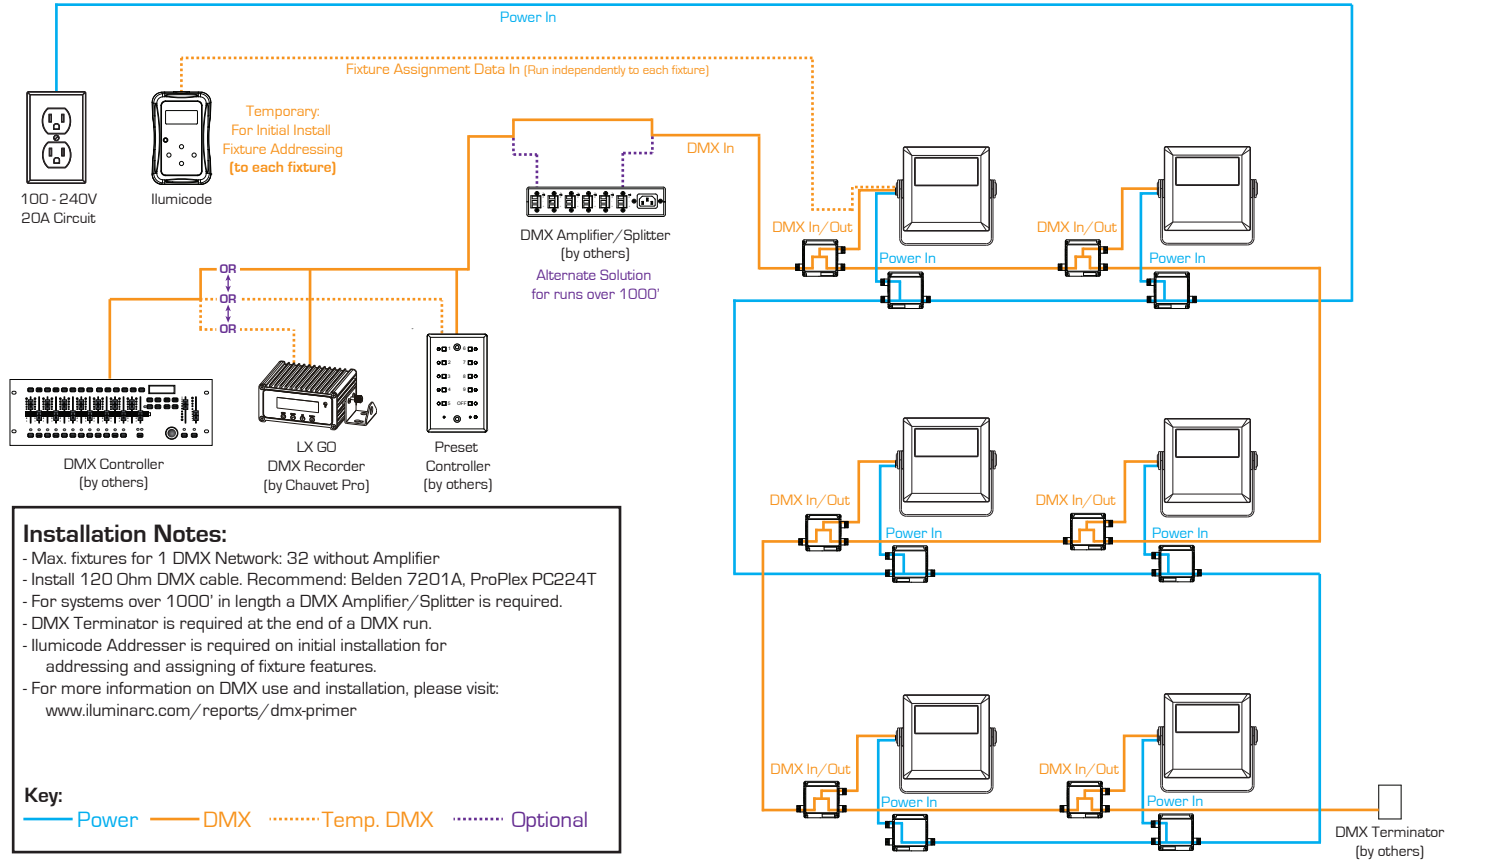

Illumipanel 24g2 IP Optic 30 RGB Typical Installation

ILUMINARC®

Typical Installation: Illumipanel 24g2 IP

www.iluminarc.com

For Illustrative Purposes Only - **NOT TO SCALE**

V2.0