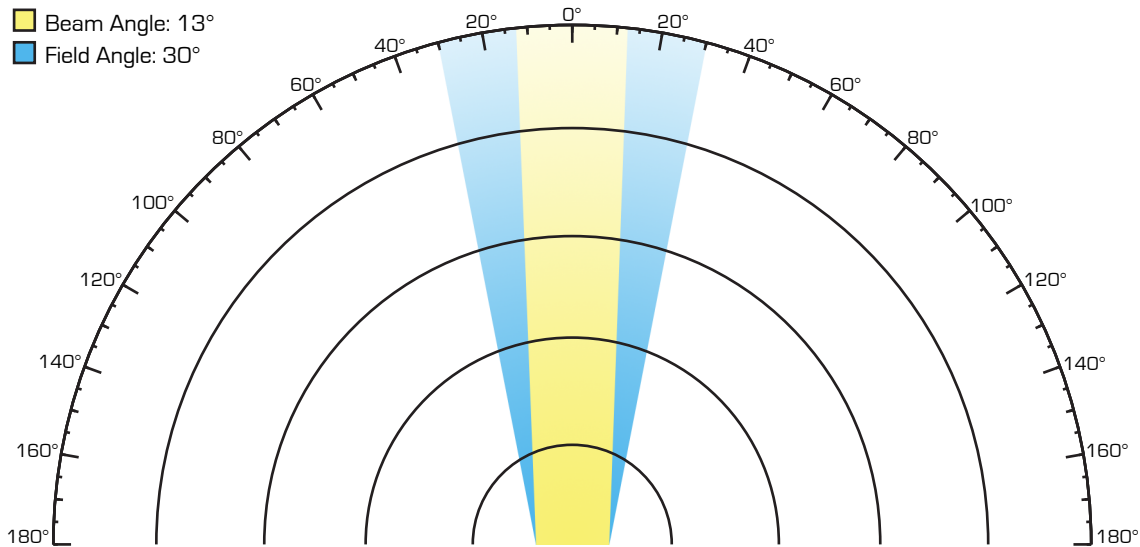

# Illumipanel 180 IP Optic 15+30 RGB

 Beam Angle: 13°

 Field Angle: 30°

	<b>1m</b>	<b>2m</b>	<b>3m</b>	<b>4m</b>	<b>5m</b>
Illuminance at a Distance (lux):	117,441	29,360	13,049	7,340	4,698
Beam Spread: Horizontal(m):	0.2	0.5	0.7	0.9	1.1
Vertical(m):	0.2	0.5	0.7	1.0	1.2