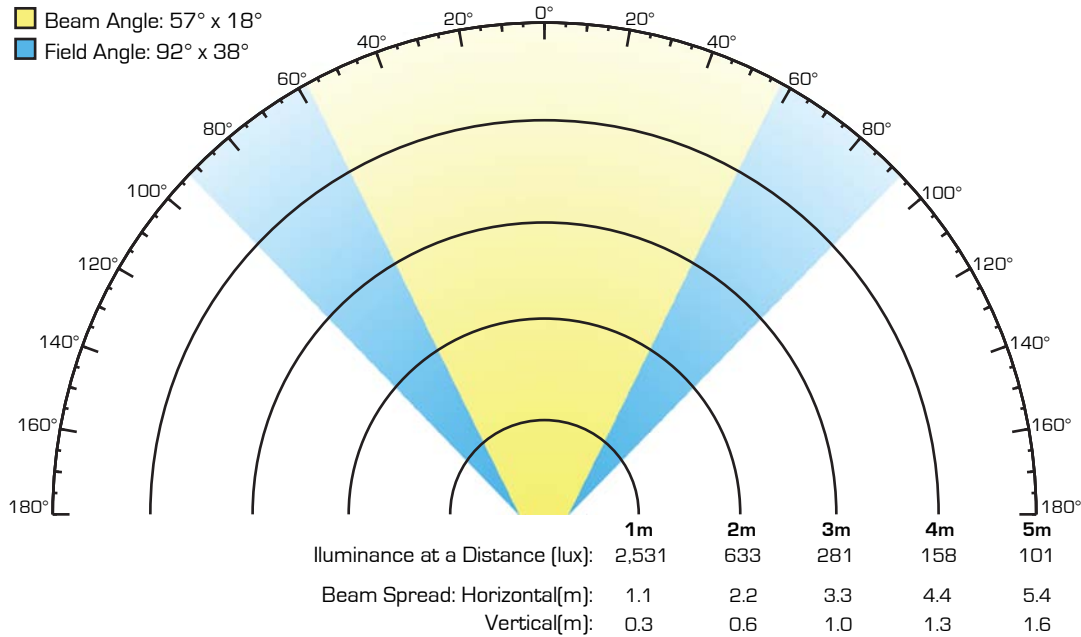

ILUMINARC®

ILUMILINE 21g2 IP OPTIC 60x10 WW

Item Number: 01610625

Client: _____

Project: _____

Date: _____ Type: _____

Illumiline 21g2 IP Optic 60x10 WW

- Beam Angle: 57° x 18°
- Field Angle: 92° x 38°

Illumiline 21g2 IP Optic 60x10 WW Typical Installation