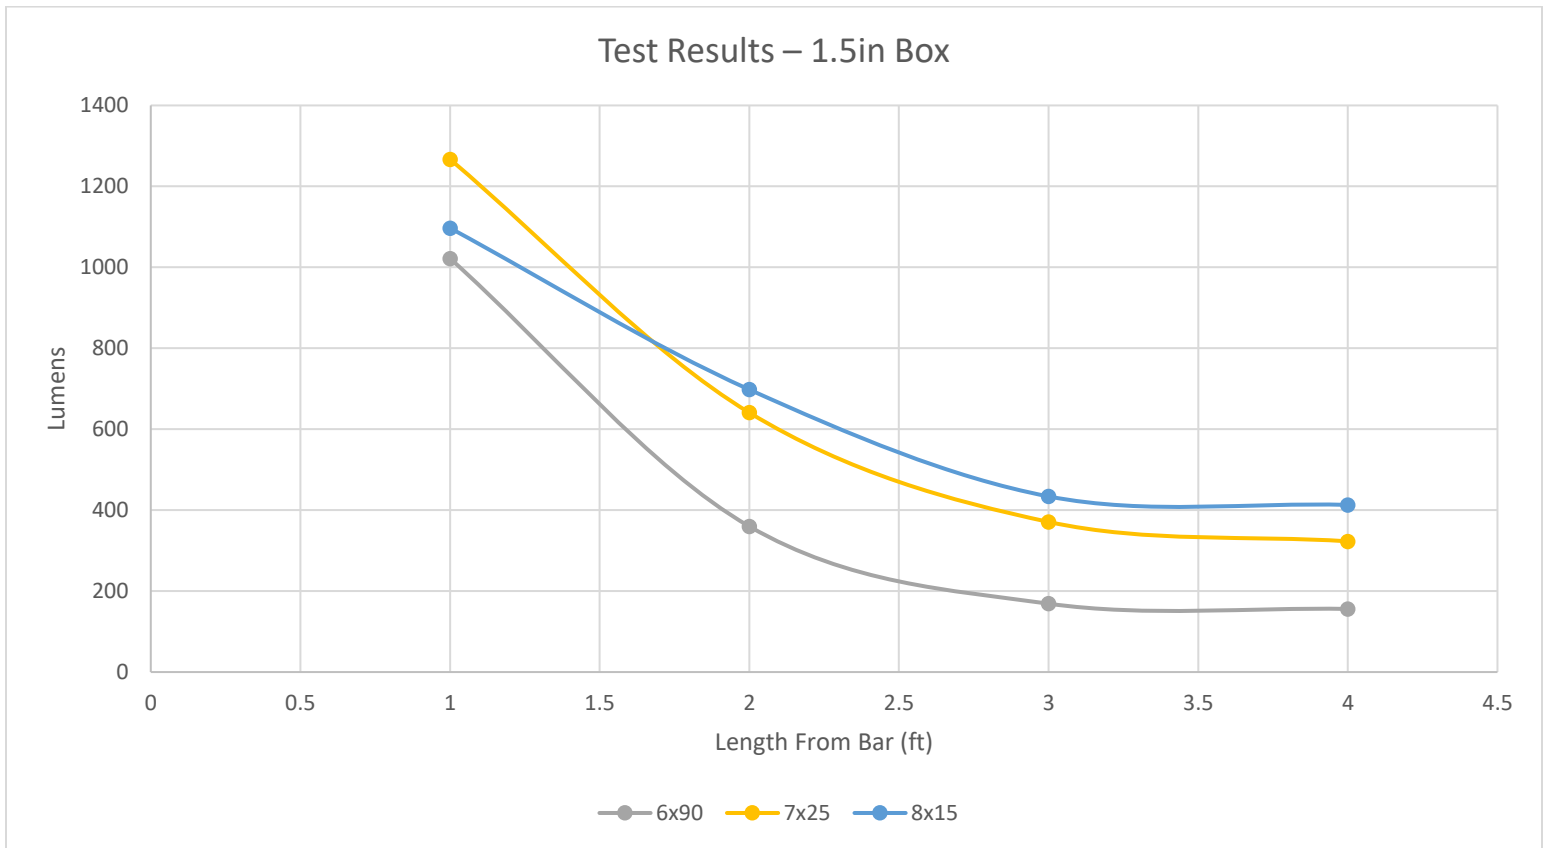

Edge light bars are great for illuminating graphics in panels and light boxes and come in three different lenses which are optimized for different throw lengths. The 6x90 is ideal for short throws, the 7x25 is ideal for medium throws, and the 8x15 is ideal for long throws. Each throw length has a 220mm version and a 365mm version. The short and medium throw bars have 3 LEDs/bar and 5 LEDs/bar for the 220mm and 365mm versions respectively. The long throw bar has 4 LEDs/bar and 7 LEDs/bar for the 220mm and 365mm versions respectively.

Features

- Two different lengths – 220mm and 365mm.
- Three different throw lengths – Short, Medium, and Long.
- New oblong mounting holes for use with our edge light fasteners (ELLB-F).

Applications

- Great for illuminating fabric light boxes.

Box Depth

We have tested these bars in two depths, 1.5" and 2.5"

The shallow box (1.5in) is only recommended for boxes whose smaller dimension is less than 2 ft. The test results for the lumen output for the shallow box is shown below. This chart is misleading as it suggests that the 7x25 and 8x15 bars perform better than the 6x90. What it does not show is the striping affect that appears along the edges of the box when using the 7x25 and 8x15 bars. Therefore, we only recommend using the 6x90 bars when using a 1.5in box.

For any box depths less than 2.5" we should use the 6x90 bar.

The deeper box (2.5in) does not have the striping affect seen in the shallow box for any of our new bars. This means that longer throw lengths can be achieved by using the 7x25 and 8x15 bars. We recommend using the 7x25 bars for throws up to 2 ft. Any throws longer than 2ft would be better suited to the 8x15 bars. However, the difference between these two is not very large. A graph showing the performance of the three different bars in a 2.5in box is show below.