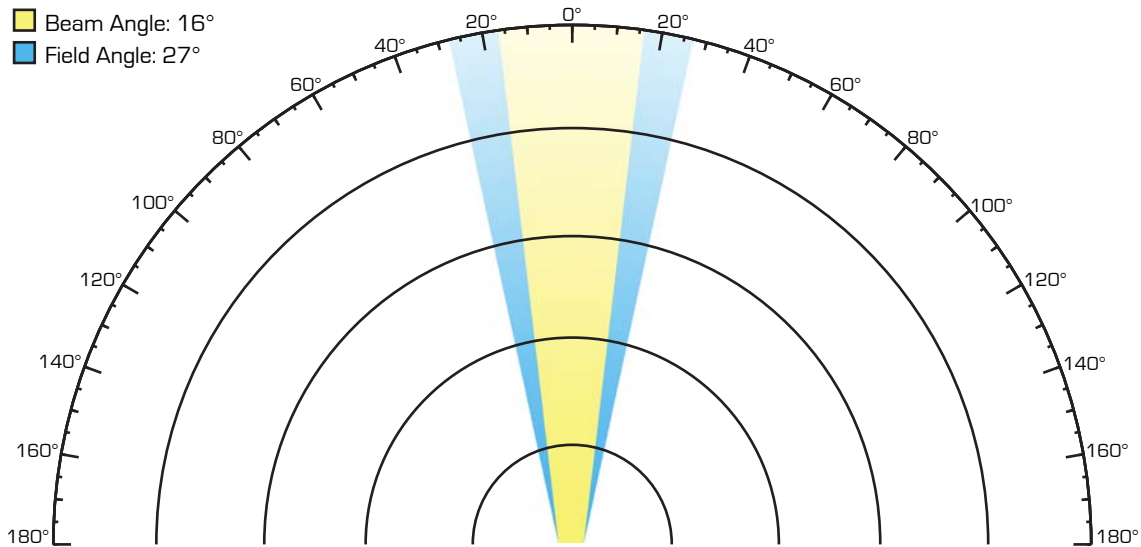

Colorist Pod 18Qa

■ Beam Angle: 16°

■ Field Angle: 27°

	1m	2m	3m	4m	5m
Illuminance at a Distance (lux):	55,800	13,900	6,190	3,480	2,232
Beam Spread: Horizontal(m):	0.3	0.5	0.8	1.1	1.4
Vertical(m):	0.3	0.7	1.0	1.4	1.7