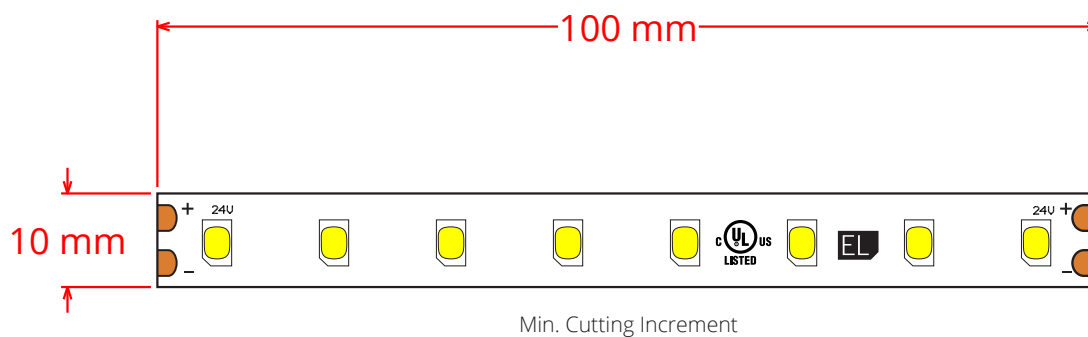

- 95+ CRI
- CurrentControl
- UL Listed
- Available in 2,700K to 6,500K

Dimmable

TruColor LED Strip Light

Specification

Output	TruColor 2835 LED Strip Light - 2,700K	TruColor 2835 LED Strip Light - 3,000K	TruColor 2835 LED Strip Light - 4,000K	TruColor 2835 LED Strip Light - 5,000K	TruColor 2835 LED Strip Light - 6,500K
	2700K-CC2835TC-80-10-10m	3000K-CC2835TC-80-10-10m	4000K-CC2835TC-80-10-10m	5000K-CC2835TC-80-10-10m	6500K-CC2835TC-80-10-10m
Brightness (lm/m)	961	981	1,003	1,043	1,053
Color Rendering Index	95+	95+	95+	95+	95+
Color temperature	2,700K	3,000K	4,000K	5,000K	6,500K
Electrical					
Voltage (DC)	24	24	24	24	24
Power (W)	89	90	90	89	90
Power (W/m)	9	9	9	9	9
Efficacy 1 (lm/W)	103	105	107	112	113
Efficacy 2 (mW/W)	408	408	408	419	430
Density (LEDs/m)	80	80	80	80	80
Input Current (mA)	3,750	3,750	3,750	3,750	3,750
LED Node Size	2835	2835	2835	2835	2835
Dimming Specifications	Fully Dimmable	Fully Dimmable	Fully Dimmable	Fully Dimmable	Fully Dimmable
Physical					
Length (m)	10	10	10	10	10
Width (mm)	10	10	10	10	10
Cutting Increment (mm)	100	100	100	100	100
Rating	UL Listed, RoHS	UL Listed, RoHS	UL Listed, RoHS	UL Listed, RoHS	UL Listed, RoHS
Leads	2.1mm Barrel Plug	2.1mm Barrel Plug	2.1mm Barrel Plug	2.1mm Barrel Plug	2.1mm Barrel Plug