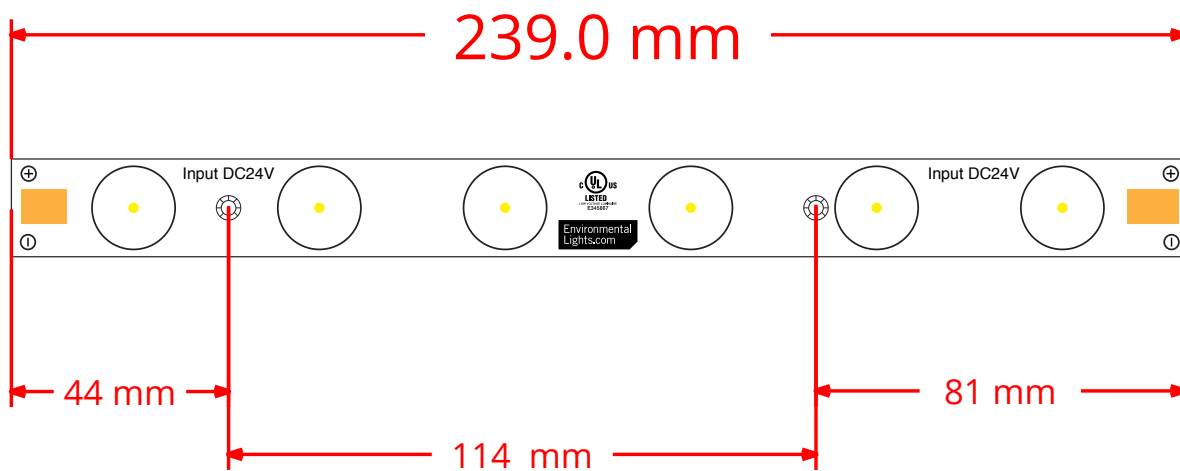

Performance 160 Degree LED Light Bar

Specifications - CC2835-LB160-7-7-240mm

Output	160 Degree LED Light Bar - 3,000K - CC - 240mm 3000K-CC2835-LB160-6-4-240mm	160 Degree LED Light Bar - 4,000K - CC - 240mm 4000K-CC2835-LB160-6-4-240mm	160 Degree LED Light Bar - 5,000K - CC - 240mm 5000K-CC2835-LB160-6-4-240mm	160 Degree LED Light Bar - 6,000K - CC - 240mm 6000K-CC2835-LB160-6-4-240mm
Beam Angle	160°	160°	160°	160°
Brightness (lm/bar)	276	316	320	322
Color Rendering Index	90+	90+	90+	90+
Color temperature	3,000K	4,000K	5,000K	6,000K
Electrical				
Voltage (DC)	24	24	24	24
Power (W)	4	4	4	4
Density (LEDs/bar)	7	7	7	7
Input Current (mA)	267	267	267	267
LED Node Size	2835	2835	2835	2835
Dimming Specifications	Fully dimmable	Fully dimmable	Fully dimmable	Fully dimmable
Physical				
Length (mm)	239	239	239	239
Width (mm)	20	20	20	20
Warranty	3-year limited	3-year limited	3-year limited	3-year limited
Rating	UL Listed, RoHS	UL Listed, RoHS	UL Listed, RoHS	UL Listed, RoHS

CC2835-LB160-7-7-240mm