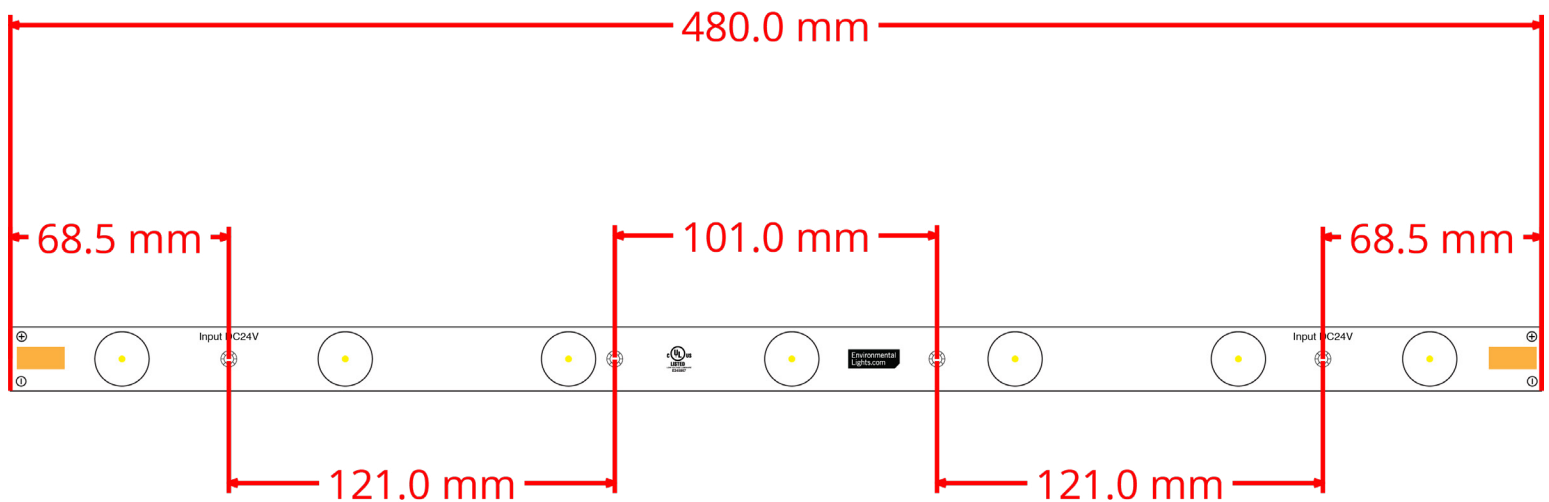

Performance 160 Degree LED Light Bar

Specifications - CC2835-LB160-7-7-480mm

Output	160 Degree LED Light Bar - 3,000K - CC - 480mm	160 Degree LED Light Bar - 4,000K - CC - 480mm	160 Degree LED Light Bar - 5,000K - CC - 480mm	160 Degree LED Light Bar - 6,000K - CC - 480mm
	3000K-CC2835-LB160-7-7-480mm	4000K-CC2835-LB160-7-7-480mm	5000K-CC2835-LB160-7-7-480mm	6000K-CC2835-LB160-7-7-480mm
Beam Angle	160°	160°	160°	160°
Brightness (lm/bar)	305	364	367	365
Color Rendering Index	90+	90+	90+	90+
Color temperature	3,000K	4,000K	5,000K	6,000K
Electrical				
Voltage (DC)	24	24	24	24
Power (W)	6.4	6.4	6.4	6.4
Density (LEDs/bar)	7	7	7	7
Input Current (mA)	267	267	267	267
LED Node Size	2835	2835	2835	2835
Dimming Specifications	Fully dimmable	Fully dimmable	Fully dimmable	Fully dimmable
Physical				
Length (mm)	480	480	480	480
Width (mm)	20	20	20	20
Warranty	3-year limited	3-year limited	3-year limited	3-year limited
Rating	UL Listed, RoHS	UL Listed, RoHS	UL Listed, RoHS	UL Listed, RoHS

CC2835-LB160-7-7-480mm