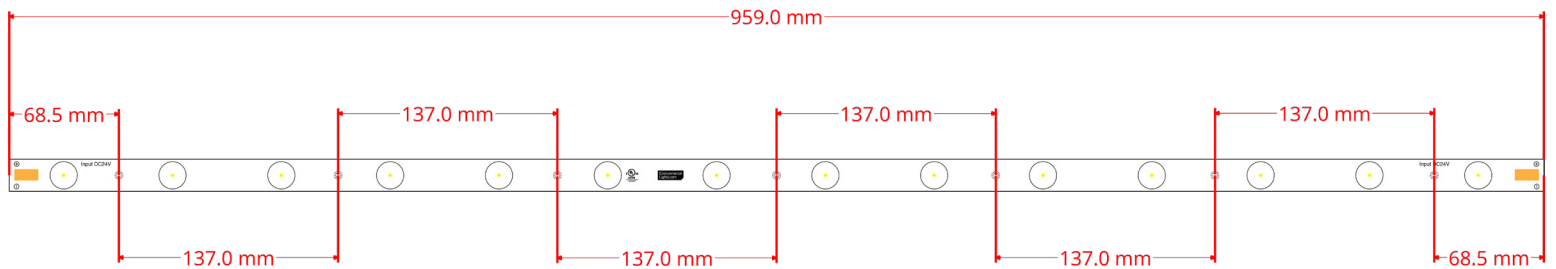

- Optimized for large-scale rollouts
- Cost effective
- Wide Beam Angle
- Linkable
- UL-Listed

Performance 160 Degree LED Light Bar

Specifications - CC2835-LB160-14-3-960mm

Output	160 Degree LED Light Bar - 3,000K - CC - 960mm 3000K-CC2835-LB160-14-13-960mm	160 Degree LED Light Bar - 4,000K - CC - 960mm 4000K-CC2835-LB160-14-13-960mm	160 Degree LED Light Bar - 5,000K - CC - 960mm 5000K-CC2835-LB160-14-13-960mm	160 Degree LED Light Bar - 6,000K - CC - 960mm 6000K-CC2835-LB160-14-13-960mm
Beam Angle	160°	160°	160°	160°
Brightness (lm/bar)	694	829	809	803
Color Rendering Index	90+	90+	90+	90+
Color temperature	3,000K	4,000K	5,000K	6,000K
Electrical				
Voltage (DC)	24	24	24	24
Power (W)	12.8	12.8	12.8	12.8
Density (LEDs/bar)	14	14	14	14
Input Current (mA)	533	533	533	533
LED Node Size	2835	2835	2835	2835
Dimming Specifications	Fully dimmable	Fully dimmable	Fully dimmable	Fully dimmable
Physical				
Length (mm)	959	959	959	959
Width (mm)	20	20	20	20
Warranty	3-year limited	3-year limited	3-year limited	3-year limited
Rating	UL Listed, RoHS	UL Listed, RoHS	UL Listed, RoHS	UL Listed, RoHS