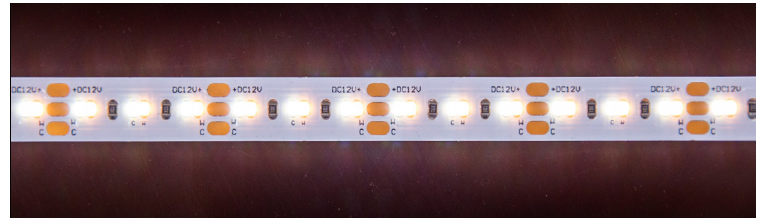

## White Adjustable 2216 TruColor LED Strip Light

ct2216-240-10-reel, ct2216-240-10-12V-5m

### PRODUCT DESCRIPTION

This innovative white-adjustable strip uses 2216 LEDs with very high CRI and positions a 2400K Very Warm White diode and a 6500K Daylight White diode right next to each other to give the impression that one large diode is changing color as you tune it. This design provides superb color-mixing and great color rendering.

### PRODUCT FEATURES

- White Adjustable [2400K - 6500K]
- High Density - 240 LEDs per meter
- Dimmable using DMX decoder & controller
- UL Listed, RoHS
- Warranty: 5 Years Limited

### SPECIFICATIONS & PARAMETERS

Output	cct2216-240-10-reel	cct2216-240-10-12V-5m
Beam Angle	120°	120°
Brightness (lumens/meter)	537/627	435/537
Color Rendering Index	95+	95+
Color Temperature	2400K - 6500K	2400K - 6500K
<b>Electrical</b>		
Voltage (DC)	24 VDC	12VDC
Power (W/ft)	4.9	3.4
Power (W/m)	16	11
Density (LEDs/m)	240	240
Input Current (mA)	3333	4583
LED Node Size	2216	2216
Dimming Specifications	Fully Dimmable	Fully Dimmable
<b>Physical</b>		
Length	16.4 ft (5 m)	16.4 ft (5 m)
Width	0.39 in (10 mm)	0.39 in (10 mm)
Cutting Increment	1.97 in (50 mm)	1.97 in (50 mm)
Warranty	5 Year Limited	5 Year Limited
Rating	UL, RoHS, IP20	UL, RoHS, IP20