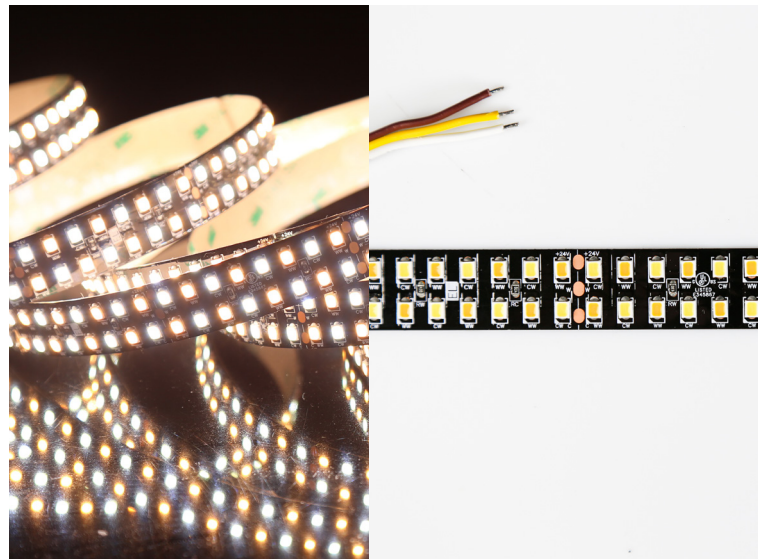

## Double Row TruColor 2835 LED Strip Light

Tunable White

### PRODUCT DESCRIPTION

With 320 LEDs per meter, the Double Row TruColor 2835 LED Strip is incredibly bright. Its 95+ CRI ensures impeccable color accuracy, while the tunable white functionality adds versatility. In addition to the product's excellent color characteristics, the black PCB allows it to blend seamlessly into stage and set designs.

### SPECIFICATIONS & PARAMETERS

	Black Finish
<b>Output</b>	TW2465-2835TC-160x2-16-B-5m
Color	Tunable White [2400K - 6500K]
<b>Electrical</b>	
Brightness	2190 lm/meter [2400K], 2275 lm/meter [6500K]
Power (W)	175 Watts
Power (W/m)	35 Watts/m
Input Current	7300 mA
LED Spacing	0.25 in [6.3 mm]
Voltage	24 DC
Beam Angle	120°
<b>Physical</b>	
Length	16.4 ft [5 m]
Width	0.63 in [16 mm]
Height	0.05 in [1.3 mm]
Cutting Increment	1.97 in [50 mm]
Warranty	5 Year Limited
Regulatory	UL, RoHS

### PRODUCT FEATURES

- High brightness
- Double row
- CRI 95+
- 320 LEDs per meter
- Tunable white (2400K - 6500K)
- Black finish