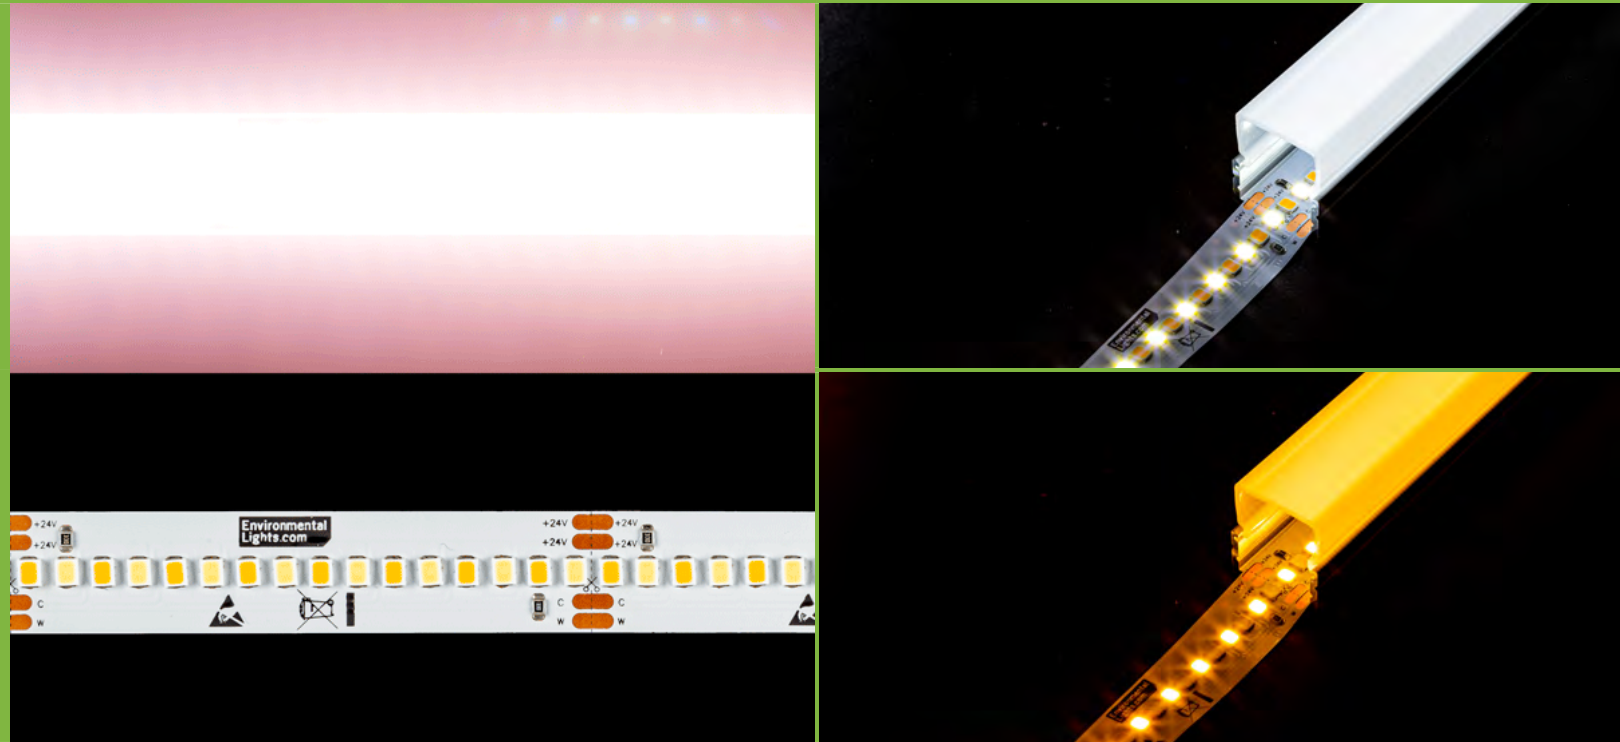

# LumenMax Tunable White LED Strip Light

## Our Brightest Tunable White LED Strip

LumenMax Tunable White LED Strip Light lets you control the CCT of your strip light at a brightness never possible before. Adjust the strip light to any color temperature between warm white (2,700K) and daylight white (6,500K) while maintaining industry-leading brightness. LumenMax Tunable White LED Strip Light has a density of 224 LEDs per meter which creates a nearly hotspot-free appearance. Use this strip light with one of our channel systems to create a professional and finished look.

- 15mm wide
- 224 LEDs per meter
- Tunable White
- UL Listed
- 95 watts per reel | 47.5 watts per meter
- 3410/3890 lumens per meter
- Cuttable every 2.81 in | 71.4 mm

## Specifications

Output	LumenMax Tunable White LED Strip Light - 224/m -2m reel
Brightness 1 (lm/m)	3410/3890
Brightness 2 (mW/m)	15100/17800
Electrical	TW-2835LM-224-15-2m
Voltage (DC)	24
Power (W)	95
Power (W/m)	47.50
Density (LEDs/m)	224
Input Current (mA)	3,958
LED Node Size	2835
Dimming Specifications	Fully Dimmable
Physical	
Length (m)	2
Width (mm)	15
Cutting Increment (mm)	71.4
Rating	UL Listed, RoHS
Warranty	5-year limited