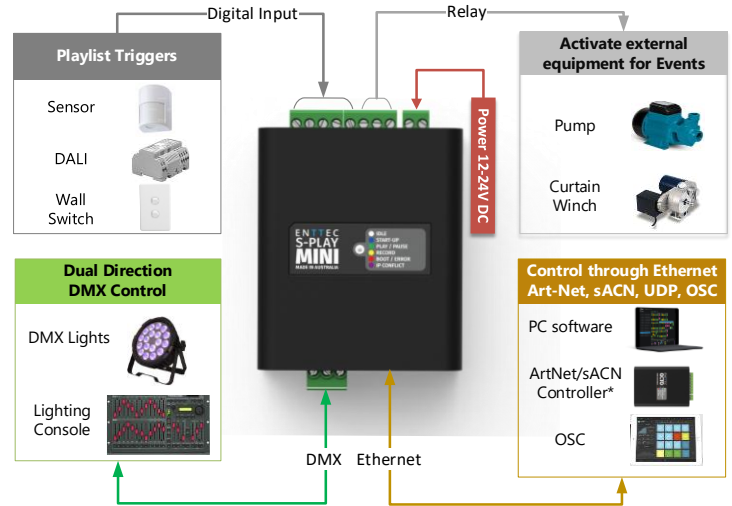

Specification

Connectors	1x Power Input (2-Pin Phoenix)
	1x Ethernet (RJ45)
	1x Relay (3-Pin Phoenix)
	4x Digital Input (5-Pin Phoenix)
	1x Bi-directional DMX Port (3-Pin Phoenix)
IP rating	IP20
LED indicators	Forward facing LED indicator
	Network link / activity (integrated into RJ45 ports)
Number of Universes & Input / Output Protocol	1U: USITT DMX512-A
	2U: Art-Net & sACN
Max Refresh Rate (FPS)	40 FPS
Input Voltage	12-24V DC
Max. Power Draw	3W
Internal Storage	1GB
Expandable storage	No
Cooling Method	Convection
Environmental operating temperature	0°C to 50°C
	32°F to 122°F
Environmental operating humidity	0 to 95% (non-condensing)
Body material	ABS Plastic
Mounting options	Surface & TS35 DIN Rail mount
Unit dimensions	100.5*72.25*34 mm
Unit weight	0.83kg / 0.18lbs
Shipping dimensions	160*140*40 mm
Shipping weight	0.16kg / 0.35lbs
Warranty	3-year return to base manufacturer warranty

Box Contents

- S-PLAY MINI
- 1 x Din mounting clip & screws

Application Diagram

Safety

- Do not expose this device to rain or moisture, doing so will void the warranty.
- Make all the connections before you connect power.
- Do not remove the s-play cover, there are no user serviceable components inside.
- Never plug this unit in to a dimmer pack.
- Ensure proper shield connections.
- Mount this unit in an area that will allow air flow - allow 150mm (6") space.
- Never connect 0V to electrical Earth.

Ordering information

For further support and to browse ENTTEC's range of products visit the ENTTEC website.

Item	SKU
S-PLAY MINI	70093

Certification

enttec.com

MELBOURNE AUS / LONDON UK / RALEIGH-DURHAM USA / DUBAI UAE
Due to constant innovation, information within this document is subject to change.