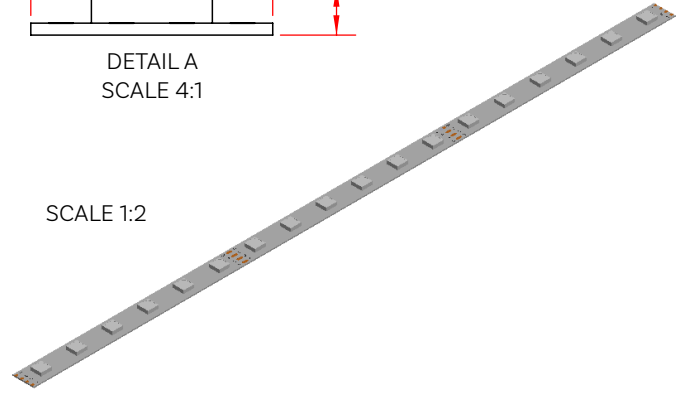

Eluxtra™ products are exclusively available for purchase through Environmental Lights and City Theatrical.