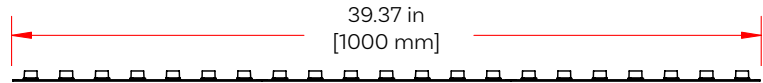

MECHANICAL SPECIFICATIONS

SIDE VIEW

- RGB6500K-3535-ELWB-1m