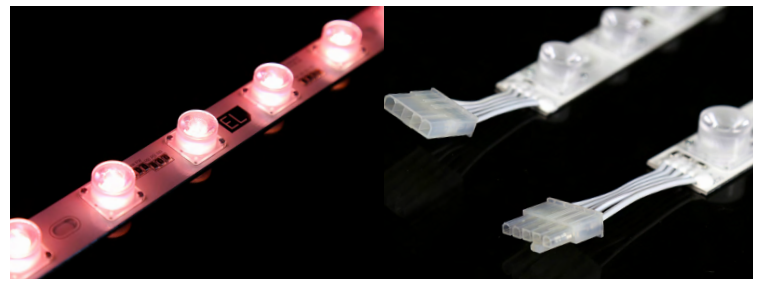

### PRODUCT DESCRIPTION

The EdgeLight RGBW LED Wash Bar is a versatile light bar that illuminates indoor walls or surfaces, available in 1 m and 333 mm lengths. This product transforms environments by mixing red, green, blue, and 6500K to create the exact shade and hue you're looking for. These bars offer a combination of versatility, and precise lighting control, making them an optimal choice for washing interior walls or displays. They provide enhanced visual aesthetics, energy savings, and reduced maintenance requirements, making them a popular lighting solution in various applications, including architectural lighting, retail displays, galleries, museums, and hospitality venues.

### TECHNICAL SPECIFICATIONS

Product Number	RGB6500K-3535-ELWB-1m	RGB6500K-3535-ELWB-333mm
Color Detail	Red, Green, Blue + 6500K	Red, Green, Blue + 6500K
Brightness	586/1242/223/1327 lm/bar	190/410/70/440 lumens/bar
Beam Angle	21°	21°
Input Current	3000 mA	1000 mA
LED Node Size	3535	3535
Led Spacing	1.87 in [47.6 mm]	1.87 in [47.6 mm]
Power	72 Watts/bar	24 Watts/bar
Voltage	24 DC	24 DC
Length	39.37 in [1000 mm]	13.11 in [333 mm]
Width	0.98 in [25 mm]	0.98 in [25 mm]
Height	.53 in [13.4 mm]	.53 in [13.4 mm]
Warranty	3-Years Limited	3-Years Limited

### PRODUCT ACCESSORIES

Product Number		Width	Length	Height
LED channel for EdgeLight LED Wash Bar - 1 meter ACH-ELWB-1m		2.07 in [52.5 mm]	39.37 in [1000 mm]	0.81 in [20.5 mm]
Clip for EdgeLight Wash Bar LED Channel ACH-ELWB-CLIP		Inner: 1.59 in [40.3 mm] Outer: 2.23 in [56.7 mm]	2.12 in [53.7 mm]	.45 in [11.4 mm]
MiniFit Latch 5-pin to Bare Wire - 3 meters MJL5-3m-BW		N/A	118.11 in [3000 mm]	N/A