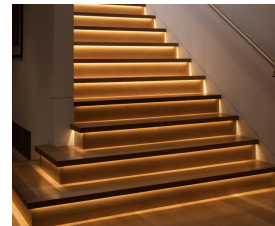

### Stair LED Lighting

LED Strip Light, **REVICV-30-CL-5** / Channel System, **REVICV-CS106-2m**

Enhance the look of your stairs by adding LED strip lights to the top, bottom and/or sides of your stairway to give a soft glow on each step.