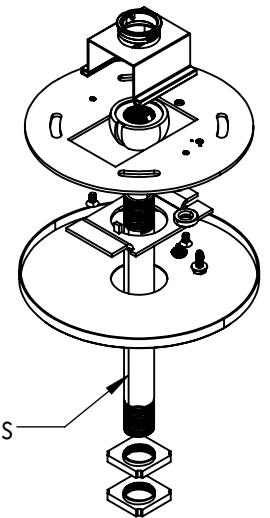

REVI-XL-M-stem-Xin-38ips  
(NOT INCLUDED)

ISO  
SCALE 1 : 2

ASSEMBLY EXAMPLE WITH STEM  
SCALE 1 : 4

REVI SPECIFICATIONS		TOLERANCES	PROPRIETARY AND CONFIDENTIAL	NAME	DATE
COMPATIBLE STOCK STEMS	REVI-XL-M-stem-Xin-38ips	STRIP LENGTH: +1.5MM, -1.5MM PER 1/2M OR +0.3% -0.3%	THE INFORMATION CONTAINED IN THIS DRAWING IS THE SOLE PROPERTY OF ENVIRONMENTAL LIGHTS. ANY REPRODUCTION IN PART OR AS A WHOLE WITHOUT THE WRITTEN PERMISSION OF ENVIRONMENTAL LIGHTS IS PROHIBITED.	DRAWN BY	L. WONG
COMPATIBLE JUNCTION BOXES	4" OCTAGONAL BOX WITH 3.5" C TO 8/32" C SCREWS	CHANNEL LENGTH: +6.5MM, -3.0MM		COMMENTS:	
		CHANNEL HEIGHT & WIDTH: +1.0MM, -1.0MM		REVI-XL-M-stem-Xin-38ips (NOT INCLUDED)	
		LEAD LENGTHS: +102MM, -6.5MM			
		JUMPER LENGTHS: +13MM, -0.0MM			
		POWER CONSUMPTION: +5%, -20%			
		CRI: +5%, -0%			
		LED CCT: ADHERENT TO ANSI STANDARDS			

EL PART NO. REVI-XL-M-canopy-swivel-38ips-B	REV A1
SCALE: 1:3	WEIGHT:
SHEET 1 OF 1	