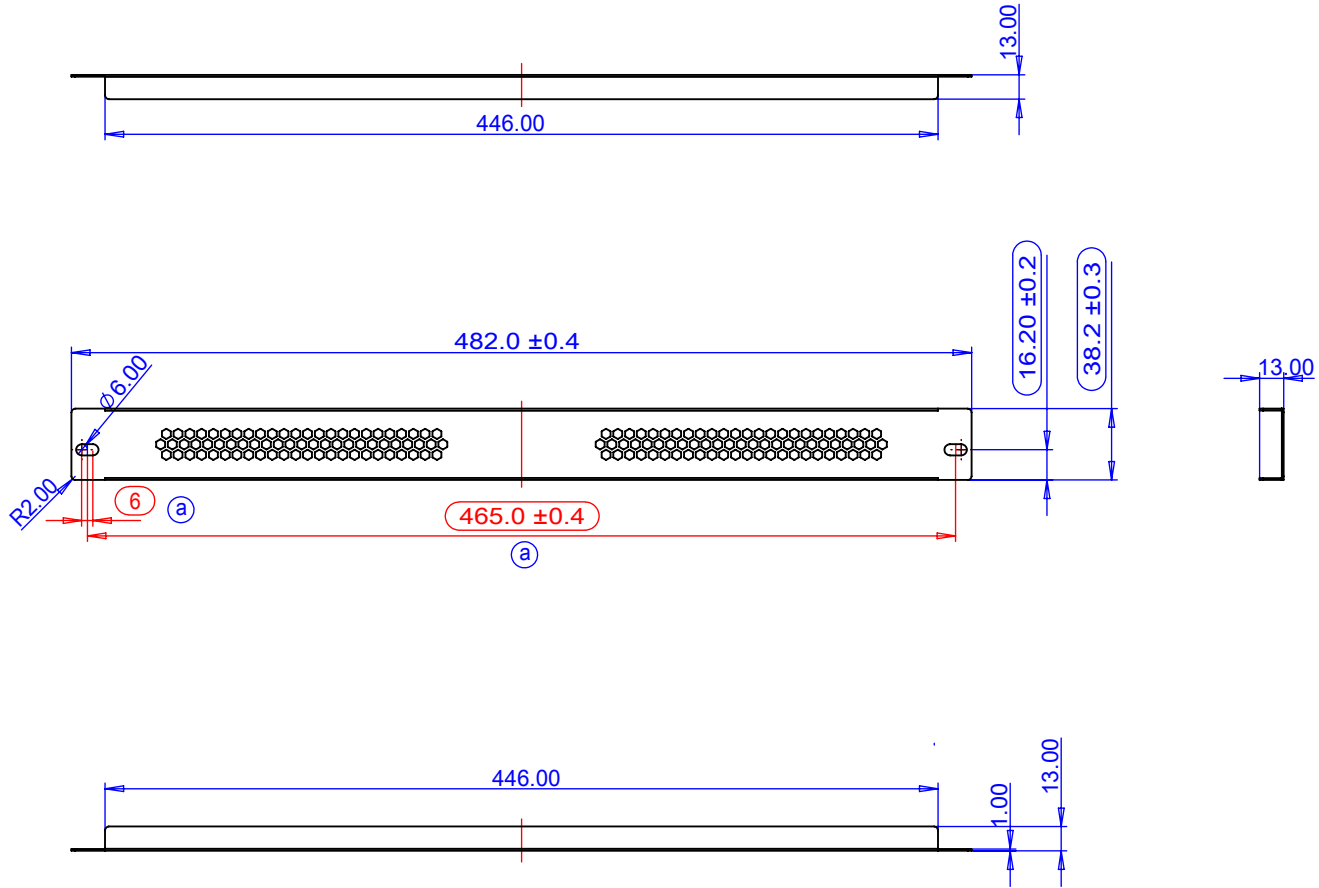

MECHANICAL SPECIFICATIONS

For More Information

888.880.1880

ContactUs@EnvironmentalLights.com

©2022, Environmental Lights. All rights reserved.