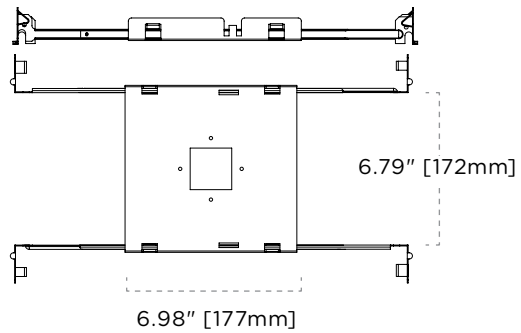

NON-IC SQUARE FIXED & WALL WASH