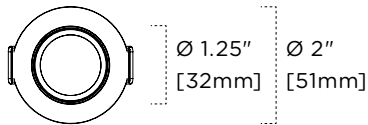

CEILING CUTOUTS

LUMEN SERIES: 8008, 9007, 8011, 9010

TRIMMED ROUND FIXED & WALL WASH

TRIMMED ROUND ADJUSTABLE

TRIMMED SQUARE FIXED & WALL WASH

TRIMMED SQUARE ADJUSTABLE

ROUND & SQUARE TRIM DIMENSIONS

LUMEN SERIES: 8008, 9007, 8011, 9010

ROUND FIXED