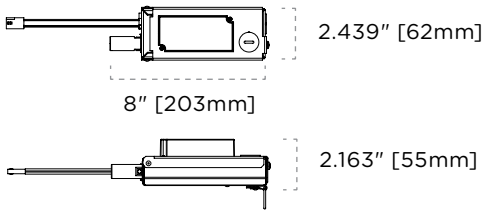

**LIGHT ENGINE DIMENSIONS**

**ROUND FIXED TRIM & WALL WASH TRIM**

**SQUARE FIXED TRIM & WALL WASH TRIM**

**ROUND ADJUSTABLE TRIM**

**SQUARE ADJUSTABLE TRIM**

**DRIVER DIMENSIONS**

**REMODEL DRIVER (ACCESS FROM ABOVE CEILING REQUIRED FOR SERVICE)**