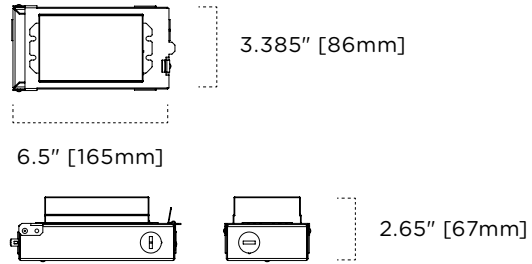

REMOTE DRIVER