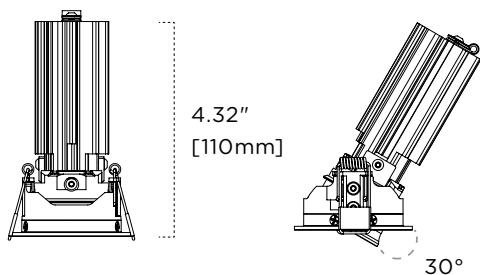

**ROUND & SQUARE TRIM DIMENSIONS**

**LUMEN SERIES: 8008, 9007, 8011, 9010**

**ROUND FIXED**

**ROUND ADJUSTABLE**

**ROUND WALL WASH**

**SQUARE FIXED**

**SQUARE ADJUSTABLE**

**SQUARE WALL WASH**

**LIGHT ENGINE DIMENSIONS**

**ROUND FIXED TRIM & WALL WASH TRIM**

**SQUARE FIXED TRIM & WALL WASH TRIM**

**ROUND ADJUSTABLE TRIM**

**SQUARE ADJUSTABLE TRIM**

**DRIVER DIMENSIONS**

**REMODEL DRIVER (ACCESS FROM ABOVE CEILING REQUIRED FOR SERVICE)**