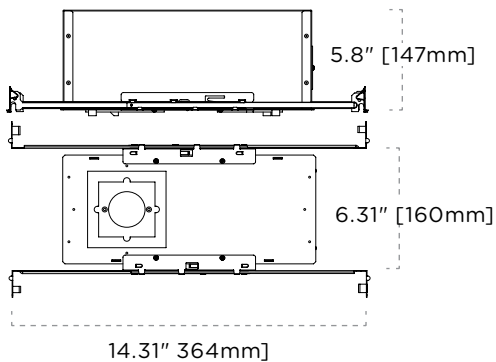

CHICAGO PLENUM ROUND ADJUSTABLE