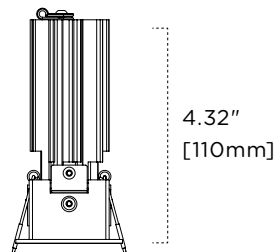

**ROUND & SQUARE TRIM DIMENSIONS**

**LUMEN SERIES: 8008, 9007, 8011, 9010**

**ROUND FIXED**

**ROUND ADJUSTABLE**

**ROUND WALL WASH**

**SQUARE FIXED**

**SQUARE ADJUSTABLE**

**SQUARE WALL WASH**

**LIGHT ENGINE DIMENSIONS**

**ROUND FIXED TRIM & WALL WASH TRIM**

**SQUARE FIXED TRIM & WALL WASH TRIM**

**ROUND ADJUSTABLE TRIM**

**SQUARE ADJUSTABLE TRIM**

**DRIVER DIMENSIONS**

**REMODEL DRIVER (ACCESS FROM ABOVE CEILING REQUIRED FOR SERVICE)**