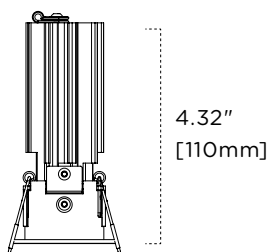

**ROUND & SQUARE TRIM DIMENSIONS**

**LUMEN SERIES: 8008, 9007, 8011, 9010**

**ROUND FIXED**

**ROUND ADJUSTABLE**

**ROUND WALL WASH**

**SQUARE FIXED**

**SQUARE ADJUSTABLE**

**SQUARE WALL WASH**

**LIGHT ENGINE DIMENSIONS**

**ROUND FIXED TRIM & WALL WASH TRIM**

**SQUARE FIXED TRIM & WALL WASH TRIM**

**ROUND ADJUSTABLE TRIM**

**SQUARE ADJUSTABLE TRIM**

**DRIVER DIMENSIONS**

**REMODEL DRIVER (ACCESS FROM ABOVE CEILING REQUIRED FOR SERVICE)**