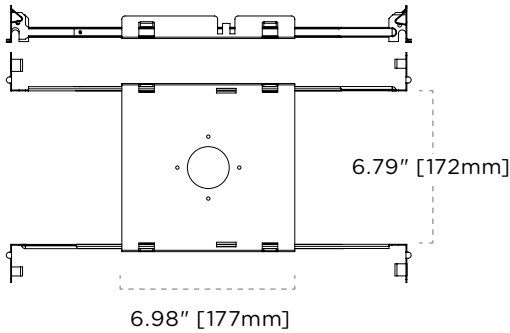

NON-INSULATED—ROUND & SQUARE HOUSING DIMENSIONS

NON-IC ROUND FIXED & WALL WASH