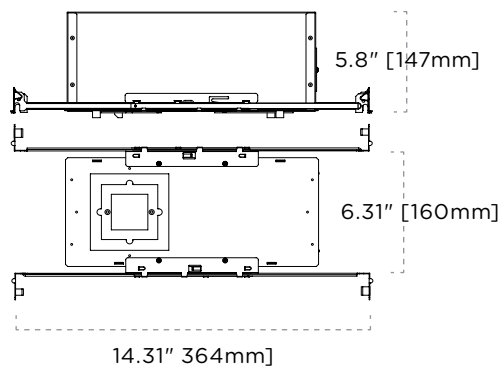

**IC AIRTIGHT ROUND FIXED & WALL WASH**

**IC AIRTIGHT SQUARE FIXED & WALL WASH**

**IC AIRTIGHT ROUND ADJUSTABLE**

**IC AIRTIGHT SQUARE ADJUSTABLE**

**CHICAGO PLENUM—ROUND & SQUARE HOUSING DIMENSIONS**

**CHICAGO PLENUM ROUND FIXED & WALL WASH**