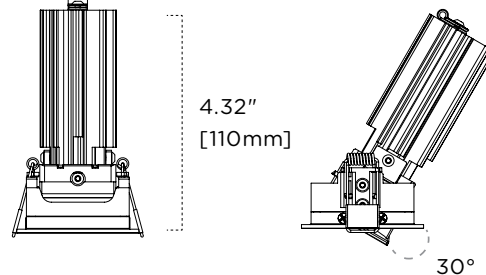

**ROUND & SQUARE TRIM DIMENSIONS**

**LUMEN SERIES: 8008, 9007, 8011, 9010**

**ROUND FIXED**

**ROUND ADJUSTABLE**

**ROUND WALL WASH**

**SQUARE FIXED**

**SQUARE ADJUSTABLE**

**SQUARE WALL WASH**

**LIGHT ENGINE DIMENSIONS**

**ROUND FIXED TRIM & WALL WASH TRIM**

**SQUARE FIXED TRIM & WALL WASH TRIM**

**ROUND ADJUSTABLE TRIM**

**SQUARE ADJUSTABLE TRIM**

**DRIVER DIMENSIONS**

**REMODEL DRIVER (ACCESS FROM ABOVE CEILING REQUIRED FOR SERVICE)**