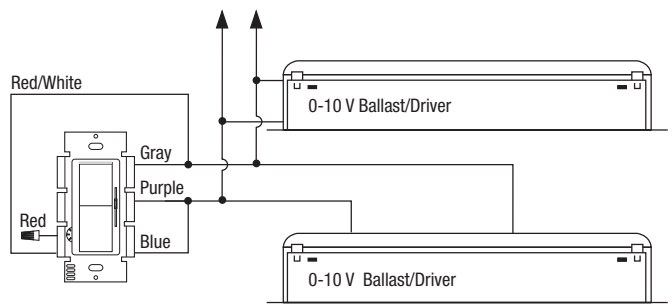

Dimming With ON/OFF Control For Drivers Which Support Dim To OFF Capability
Power Wiring Not Shown—See Lighting Device For Wiring

Job Name:	Model Numbers:
Job Number: