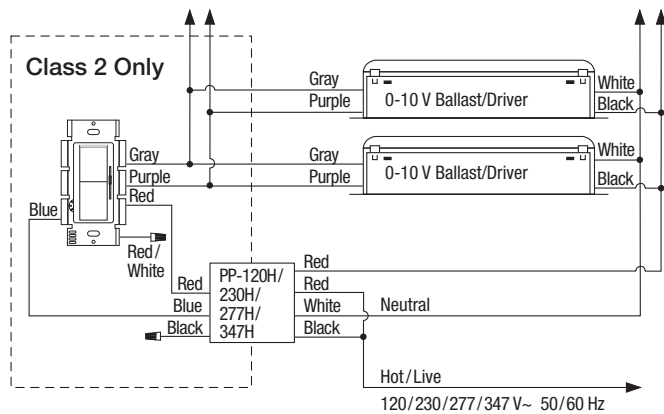

Specifications

Power

- **Control:** 0-10 V $\approx$ 30 mA
- **Switch:** 24 V $\approx$ 100 mA

Performance

- Power-failure memory.
- Electrostatic discharge tested.

Environment

- For Indoor Use Only.
- Operating Temperatures 0 °C (32 °F) to 40 °C (104 °F).

Application Requirements

- No derating required if ganged.
- A physical barrier (partition) must exist when ganging with line-voltage products.
- Precise color matching.
- Night Light not available.
- Provides 0-10V sinking control for 0-10V fluorescent ballasts and LED drivers.
- Compatible with all fluorescent ballasts and LED drivers compliant to IEC 60929 Annex E.2.

Wiring Diagrams

Dimming With ON/OFF Control
Wiring Diagram Using Relay