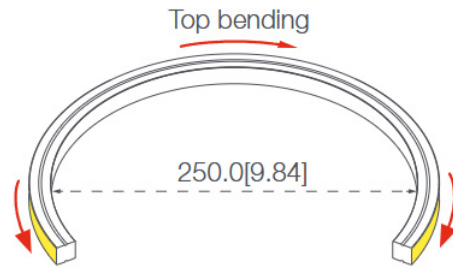

MECHANICAL SPECIFICATIONS (CONT'D)

SINGLE COLOR