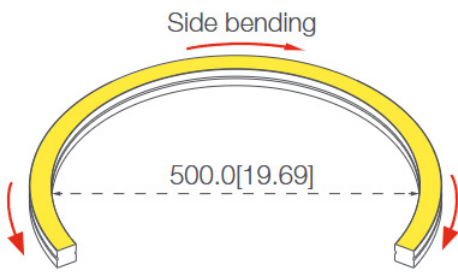

MECHANICAL SPECIFICATIONS (CONT'D)

SINGLE COLOR

RGBW