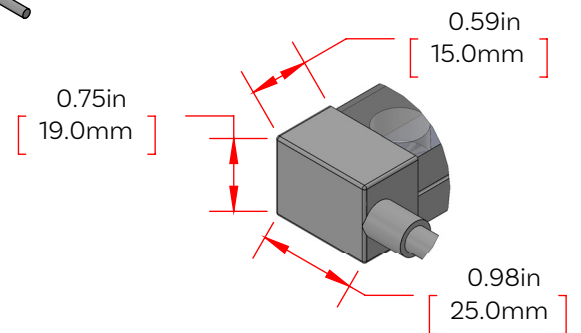

TECHNICAL SPECIFICATIONS

Output	CWDB-RGB30K-5m	CWDB-RGBA-5m	CWDB-RGB65K-5m	CWDB-PixelControl-RGB30K-5m	CWDB-PixelControl-RGB65K-5m
Beam Angle	30°	30°	30°	30°	30°
Brightness (lm/m)	135/187/34/210 lm/m	135/187/34/195 lm/m	135/187/34/221 lm/m	192/280/48/264 lm/m	192/280/48/280 lm/m
Color Rendering	90+	-	90+	90+	90+
Color Temperature	Red/Green/Blue/3000K	Red/Green/Blue/Amber	Red/Green/Blue/6500K	Red/Green/Blue/3000K	Red/Green/Blue/6500K
Electrical					
Voltage (DC)	24	24	24	24	24
Power (W)	75 W	75 W	75 W	118 W	118 W
Power (W/m)	15 W/m [4.6 W/ft]	15 W/m [4.6 W/ft]	15 W/m [4.6 W/ft]	23.6 W/m [7.2 W/ft]	23.6 W/m [7.2 W/ft]
Density (LEDs/m)	36 LEDs/m	36 LEDs/m	36 LEDs/m	36 LEDs/m	36 LEDs/m
Input Current (mA)	3125 mA	3125 mA	3125 mA	4916 mA	4916 mA
LED Node Size	5050	5050	5050	5050	5050
Linkable Up To	10 m	10 m	10 m	10 m	10 m
Physical					
Length	16.4 ft [5 m]	16.4 ft [5 m]	16.4 ft [5 m]	16.4 ft [5 m]	16.4 ft [5 m]
Width	0.91 in [23 mm]	0.91 in [23 mm]	0.91 in [23 mm]	0.91 in [23 mm]	0.91 in [23 mm]
Height	0.67 in [17 mm]	0.67 in [17 mm]	0.67 in [17 mm]	0.67 in [17 mm]	0.67 in [17 mm]
Cutting Increment	3.28 in [83.3 mm]	3.28 in [83.3 mm]	3.28 in [83.3 mm]	3.28 in [83.3 mm]	3.28 in [83.3 mm]
Warranty	3 Year Limited	3 Year Limited	3 Year Limited	3 Year Limited	3 Year Limited
Rating	UL, RoHS, IP67	UL, RoHS, IP67	UL, RoHS, IP67	UL, RoHS, IP67	UL, RoHS, IP67

MECHANICAL SPECIFICATIONS

Note: The Cove Wash Dual Bend products can be custom-built to your specifications, including light length, wire exit directions, and connectors. Contact your sales engineer for more information.