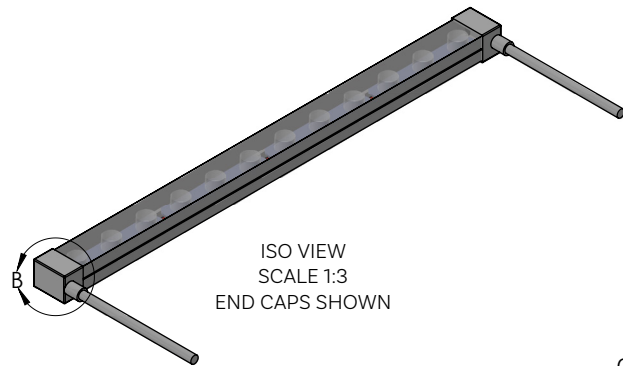

TECHNICAL SPECIFICATIONS

Output	CWDB-RGB30K-5m	CWDB-RGBA-5m	CWDB-RGB65K-5m	CWDB-PixelControl-RGB30K-5m	CWDB-PixelControl-RGB65K-5m
Beam Angle	30°	30°	30°	30°	30°
Brightness (lm/m)	135/187/34/210 lm/m	135/187/34/195 lm/m	135/187/34/221 lm/m	192/280/48/264 lm/m	192/280/48/280 lm/m
Color Rendering	90+	-	90+	90+	90+
Color Temperature	Red/Green/Blue/3000K	Red/Green/Blue/Amber	Red/Green/Blue/6500K	Red/Green/Blue/3000K	Red/Green/Blue/6500K
Electrical					
Voltage (DC)	24	24	24	24	24
Power (W)	75 W	75 W	75 W	118 W	118 W
Power (W/m)	15 W/m [4.6 W/ft]	15 W/m [4.6 W/ft]	15 W/m [4.6 W/ft]	23.6 W/m [7.2 W/ft]	23.6 W/m [7.2 W/ft]
Density (LEDs/m)	36 LEDs/m	36 LEDs/m	36 LEDs/m	36 LEDs/m	36 LEDs/m
Input Current (mA)	3125 mA	3125 mA	3125 mA	4916 mA	4916 mA
LED Node Size	5050	5050	5050	5050	5050
Linkable Up To	10 m	10 m	10 m	10 m	10 m
Physical					
Length	16.4 ft [5 m]	16.4 ft [5 m]	16.4 ft [5 m]	16.4 ft [5 m]	16.4 ft [5 m]
Width	0.91 in [23 mm]	0.91 in [23 mm]	0.91 in [23 mm]	0.91 in [23 mm]	0.91 in [23 mm]
Height	0.67 in [17 mm]	0.67 in [17 mm]	0.67 in [17 mm]	0.67 in [17 mm]	0.67 in [17 mm]
Cutting Increment	3.28 in [83.3 mm]	3.28 in [83.3 mm]	3.28 in [83.3 mm]	3.28 in [83.3 mm]	3.28 in [83.3 mm]
Warranty	3 Year Limited	3 Year Limited	3 Year Limited	3 Year Limited	3 Year Limited
Rating	UL, RoHS, IP67	UL, RoHS, IP67	UL, RoHS, IP67	UL, RoHS, IP67	UL, RoHS, IP67

MECHANICAL SPECIFICATIONS

Note: The Cove Wash Dual Bend products can be custom-built to your specifications, including light length, wire exit directions, and connectors. Contact your sales engineer for more information.