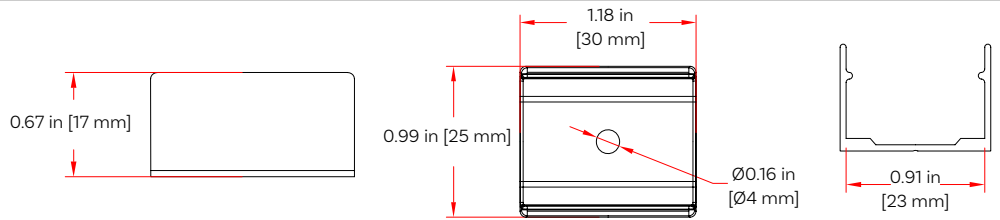

ACCESSORIES

Product Number

Mechanical Specifications

Cove Wash - Dual Bend,
Waterproof End Cap

CWDB-wp-EC

Cove Wash - Dual Bend,
Mounting Clip, 30mm

CWDB-U-CLIP-30mm

Cove Wash - Dual Bend,
Mounting Channel, 2m

CWDB-U-2m

Cove Wash - Dual Bend,
Flexible Mounting Channel, 1m

CWDB-U-FLEX-1m

Note: The manufacturing process for this product may result in sharp edges. Handle with care.