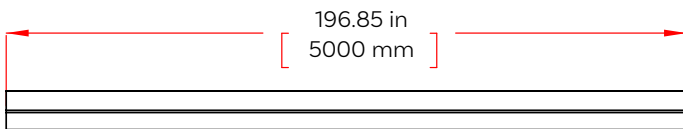

TECHNICAL SPECIFICATIONS

Output	CWDB-RGB30K-5m	CWDB-RGBA-5m	CWDB-RGB65K-5m	CWDB-PixelControl-RGB30K-5m	CWDB-PixelControl-RGB65K-5m
Beam Angle	30°	30°	30°	30°	30°
Brightness (lm/m)	135/187/34/210 lm/m	135/187/34/195 lm/m	135/187/34/221 lm/m	192/280/48/264 lm/m	192/280/48/280 lm/m
Color Rendering	90+	-	90+	90+	90+
Color Temperature	Red/Green/Blue/3000K	Red/Green/Blue/Amber	Red/Green/Blue/6500K	Red/Green/Blue/3000K	Red/Green/Blue/6500K
Electrical					
Voltage (DC)	24	24	24	24	24
Power (W)	75 W	75 W	75 W	118 W	118 W
Power (W/m)	15 W/m [4.6 W/ft]	15 W/m [4.6 W/ft]	15 W/m [4.6 W/ft]	23.6 W/m [7.2 W/ft]	23.6 W/m [7.2 W/ft]
Density (LEDs/m)	36 LEDs/m	36 LEDs/m	36 LEDs/m	36 LEDs/m	36 LEDs/m
Input Current (mA)	3125 mA	3125 mA	3125 mA	4916 mA	4916 mA
LED Node Size	5050	5050	5050	5050	5050
Linkable Up To	10 m	10 m	10 m	10 m	10 m
Physical					
Length	16.4 ft [5 m]	16.4 ft [5 m]	16.4 ft [5 m]	16.4 ft [5 m]	16.4 ft [5 m]
Width	0.91 in [23 mm]	0.91 in [23 mm]	0.91 in [23 mm]	0.91 in [23 mm]	0.91 in [23 mm]
Height	0.67 in [17 mm]	0.67 in [17 mm]	0.67 in [17 mm]	0.67 in [17 mm]	0.67 in [17 mm]
Cutting Increment	3.28 in [83.3 mm]	3.28 in [83.3 mm]	3.28 in [83.3 mm]	3.28 in [83.3 mm]	3.28 in [83.3 mm]
Warranty	3 Year Limited	3 Year Limited	3 Year Limited	3 Year Limited	3 Year Limited
Rating	UL, RoHS, IP67	UL, RoHS, IP67	UL, RoHS, IP67	UL, RoHS, IP67	UL, RoHS, IP67

MECHANICAL SPECIFICATIONS

Note: The Cove Wash Dual Bend products can be custom-built to your specifications, including light length, wire exit directions, and connectors. Contact your sales engineer for more information.