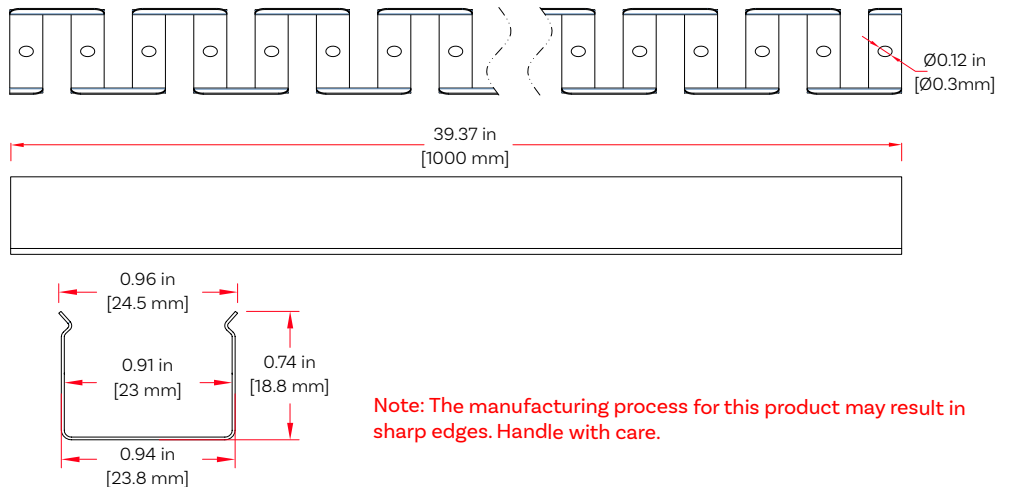

[Specifications continued on Page 2...]

TECHNICAL SPECIFICATIONS

Output	CWDB-RGB30K-5m	CWDB-RGBA-5m	CWDB-RGB65K-5m	CWDB-PixelControl-RGB30K-5m	CWDB-PixelControl-RGB65K-5m
Beam Angle	30°	30°	30°	30°	30°
Brightness (lm/m)	135/187/34/210 lm/m	135/187/34/195 lm/m	135/187/34/221 lm/m	192/280/48/264 lm/m	192/280/48/280 lm/m
Color Rendering	90+	-	90+	90+	90+
Color Temperature	Red/Green/Blue/3000K	Red/Green/Blue/Amber	Red/Green/Blue/6500K	Red/Green/Blue/3000K	Red/Green/Blue/6500K
Electrical					
Voltage (DC)	24	24	24	24	24
Power (W)	75 W	75 W	75 W	118 W	118 W
Power (W/m)	15 W/m [4.6 W/ft]	15 W/m [4.6 W/ft]	15 W/m [4.6 W/ft]	23.6 W/m [7.2 W/ft]	23.6 W/m [7.2 W/ft]
Density (LEDs/m)	36 LEDs/m	36 LEDs/m	36 LEDs/m	36 LEDs/m	36 LEDs/m
Input Current (mA)	3125 mA	3125 mA	3125 mA	4916 mA	4916 mA
LED Node Size	5050	5050	5050	5050	5050
Linkable Up To	10 m	10 m	10 m	10 m	10 m
Physical					
Length	16.4 ft [5 m]	16.4 ft [5 m]	16.4 ft [5 m]	16.4 ft [5 m]	16.4 ft [5 m]
Width	0.91 in [23 mm]	0.91 in [23 mm]	0.91 in [23 mm]	0.91 in [23 mm]	0.91 in [23 mm]
Height	0.67 in [17 mm]	0.67 in [17 mm]	0.67 in [17 mm]	0.67 in [17 mm]	0.67 in [17 mm]
Cutting Increment	3.28 in [83.3 mm]	3.28 in [83.3 mm]	3.28 in [83.3 mm]	3.28 in [83.3 mm]	3.28 in [83.3 mm]
Warranty	3 Year Limited	3 Year Limited	3 Year Limited	3 Year Limited	3 Year Limited
Rating	UL, RoHS, IP67	UL, RoHS, IP67	UL, RoHS, IP67	UL, RoHS, IP67	UL, RoHS, IP67

Cove Wash - Dual Bend,
Mounting Clip, 30mm

CWDB-U-CLIP-30mm

Cove Wash - Dual Bend,
Mounting Channel, 2m

CWDB-U-2m

Cove Wash - Dual Bend,
Flexible Mounting Channel, 1m

CWDB-U-FLEX-1m

Note: The manufacturing process for this product may result in sharp edges. Handle with care.