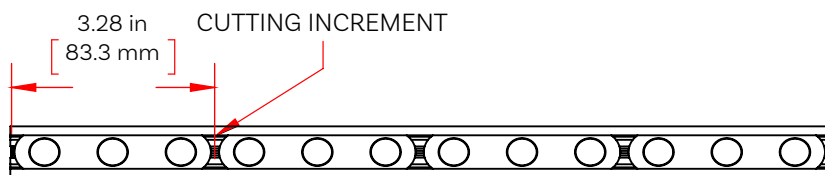

TECHNICAL SPECIFICATIONS

Output	CWDB-RGB30K-5m	CWDB-RGBA-5m	CWDB-RGB65K-5m	CWDB-PixelControl-RGB30K-5m	CWDB-PixelControl-RGB65K-5m
Beam Angle	30°	30°	30°	30°	30°
Brightness (lm/m)	135/187/34/210 lm/m	135/187/34/195 lm/m	135/187/34/221 lm/m	192/280/48/264 lm/m	192/280/48/280 lm/m
Color Rendering	90+	-	90+	90+	90+
Color Temperature	Red/Green/Blue/3000K	Red/Green/Blue/Amber	Red/Green/Blue/6500K	Red/Green/Blue/3000K	Red/Green/Blue/6500K
Electrical					
Voltage (DC)	24	24	24	24	24
Power (W)	75 W	75 W	75 W	118 W	118 W
Power (W/m)	15 W/m [4.6 W/ft]	15 W/m [4.6 W/ft]	15 W/m [4.6 W/ft]	23.6 W/m [7.2 W/ft]	23.6 W/m [7.2 W/ft]
Density (LEDs/m)	36 LEDs/m	36 LEDs/m	36 LEDs/m	36 LEDs/m	36 LEDs/m
Input Current (mA)	3125 mA	3125 mA	3125 mA	4916 mA	4916 mA
LED Node Size	5050	5050	5050	5050	5050
Linkable Up To	10 m	10 m	10 m	10 m	10 m
Physical					
Length	16.4 ft [5 m]	16.4 ft [5 m]	16.4 ft [5 m]	16.4 ft [5 m]	16.4 ft [5 m]
Width	0.91 in [23 mm]	0.91 in [23 mm]	0.91 in [23 mm]	0.91 in [23 mm]	0.91 in [23 mm]
Height	0.67 in [17 mm]	0.67 in [17 mm]	0.67 in [17 mm]	0.67 in [17 mm]	0.67 in [17 mm]
Cutting Increment	3.28 in [83.3 mm]	3.28 in [83.3 mm]	3.28 in [83.3 mm]	3.28 in [83.3 mm]	3.28 in [83.3 mm]
Warranty	3 Year Limited	3 Year Limited	3 Year Limited	3 Year Limited	3 Year Limited
Rating	UL, RoHS, IP67	UL, RoHS, IP67	UL, RoHS, IP67	UL, RoHS, IP67	UL, RoHS, IP67

MECHANICAL SPECIFICATIONS

Note: The Cove Wash Dual Bend products can be custom-built to your specifications, including light length, wire exit directions, and connectors. Contact your sales engineer for more information.