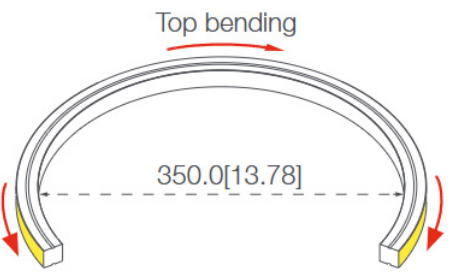

MECHANICAL SPECIFICATIONS (CONT'D)

SINGLE COLOR

RGBW