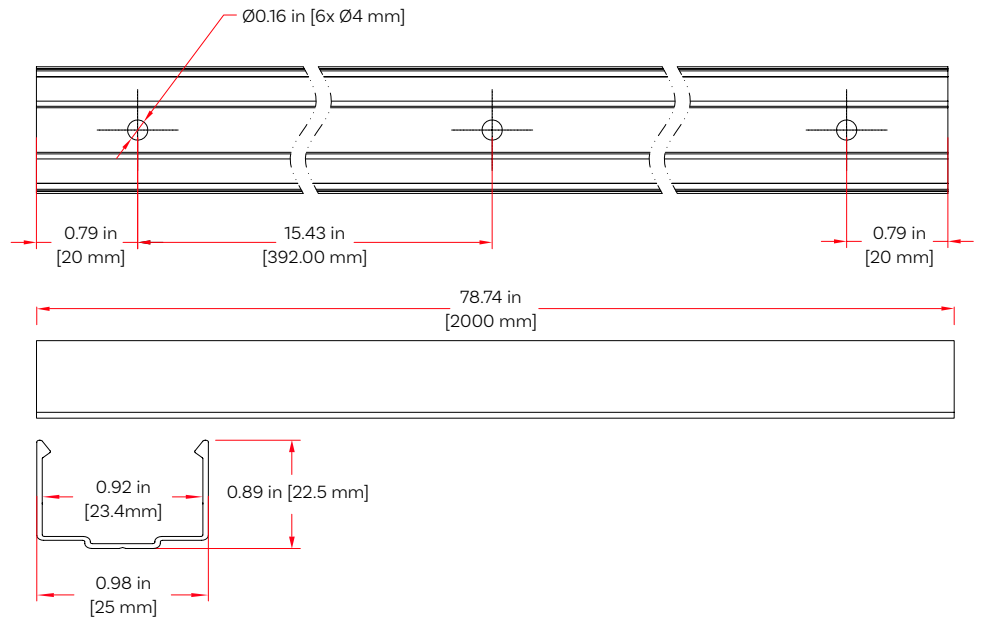

Cove Wash - Dual Bend,
Mounting Channel, 2m

CWDB-U-2m