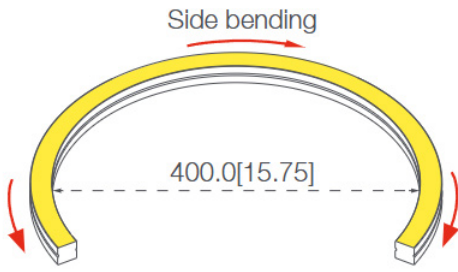

MECHANICAL SPECIFICATIONS (CONT'D)

SINGLE COLOR