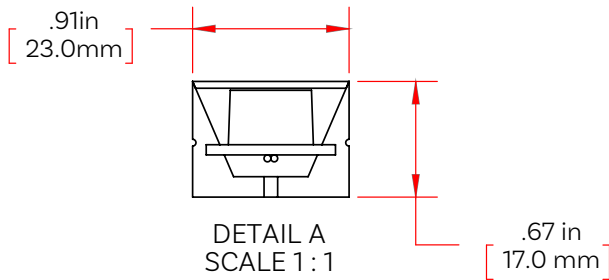

TECHNICAL SPECIFICATIONS

Output	CWDB-RGB30K-5m	CWDB-RGBA-5m	CWDB-RGB65K-5m	CWDB-PixelControl-RGB30K-5m	CWDB-PixelControl-RGB65K-5m
Beam Angle	30°	30°	30°	30°	30°
Brightness (lm/m)	135/187/34/210 lm/m	135/187/34/195 lm/m	135/187/34/221 lm/m	192/280/48/264 lm/m	192/280/48/280 lm/m
Color Rendering	90+	-	90+	90+	90+
Color Temperature	Red/Green/Blue/3000K	Red/Green/Blue/Amber	Red/Green/Blue/6500K	Red/Green/Blue/3000K	Red/Green/Blue/6500K
Electrical					
Voltage (DC)	24	24	24	24	24
Power (W)	75 W	75 W	75 W	118 W	118 W
Power (W/m)	15 W/m [4.6 W/ft]	15 W/m [4.6 W/ft]	15 W/m [4.6 W/ft]	23.6 W/m [7.2 W/ft]	23.6 W/m [7.2 W/ft]
Density (LEDs/m)	36 LEDs/m	36 LEDs/m	36 LEDs/m	36 LEDs/m	36 LEDs/m
Input Current (mA)	3125 mA	3125 mA	3125 mA	4916 mA	4916 mA
LED Node Size	5050	5050	5050	5050	5050
Linkable Up To	10 m	10 m	10 m	10 m	10 m
Physical					
Length	16.4 ft [5 m]	16.4 ft [5 m]	16.4 ft [5 m]	16.4 ft [5 m]	16.4 ft [5 m]
Width	0.91 in [23 mm]	0.91 in [23 mm]	0.91 in [23 mm]	0.91 in [23 mm]	0.91 in [23 mm]
Height	0.67 in [17 mm]	0.67 in [17 mm]	0.67 in [17 mm]	0.67 in [17 mm]	0.67 in [17 mm]
Cutting Increment	3.28 in [83.3 mm]	3.28 in [83.3 mm]	3.28 in [83.3 mm]	3.28 in [83.3 mm]	3.28 in [83.3 mm]
Warranty	3 Year Limited	3 Year Limited	3 Year Limited	3 Year Limited	3 Year Limited
Rating	UL, RoHS, IP67	UL, RoHS, IP67	UL, RoHS, IP67	UL, RoHS, IP67	UL, RoHS, IP67

MECHANICAL SPECIFICATIONS

Note: The Cove Wash Dual Bend products can be custom-built to your specifications, including light length, wire exit directions, and connectors. Contact your sales engineer for more information.