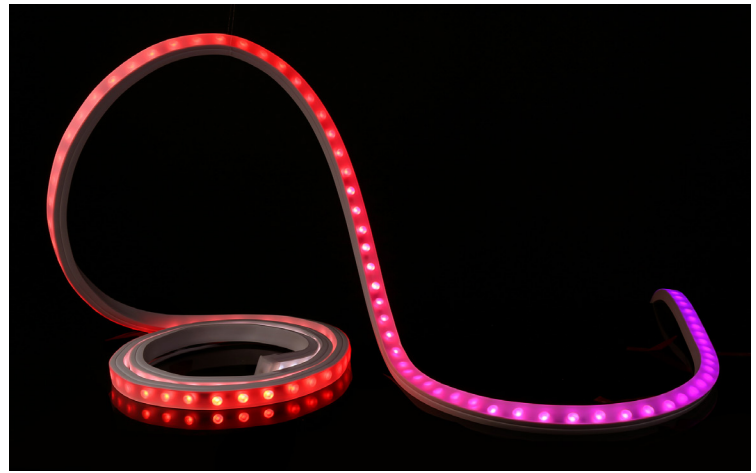

Cove Wash Dual Bend LED Strip Light

Monochrome, 4-in-1, PixelControl

PRODUCT DESCRIPTION

This product provides uniform light coverage that is ideal for cove and wall wash applications. Flexing both horizontally and vertically along contoured surfaces, Cove Wash - Dual Bend expands the realm of what's possible for lighting designers. Its unique ability to bend on both axes along with its 10-meter run length makes this an extremely versatile lighting solution.

Cove Wash - Dual Bend (2700K, 3000K, 6500K, RGBA, RGBW) are equipped with 2-meter leads on both sides to facilitate quick and easy installations. Cove Wash - Dual End PixelControl RGBW are equipped with 2-meter input and .5-meter output leads. Side exiting wires at each end allow units to be installed flush with each other.

Ideal Application: Cove Wash - Dual Bend products are an ideal choice for cove lighting in residential spaces, hotels, casinos, home theaters, restaurants, exhibits and more.

PRODUCT FEATURES

- Flexible on both horizontal and vertical axes
- 10-meter run length when powered from one end
- Side exiting wires at each end allow units to be installed flush with each other
- Lead direction, length, and termination can be customized
- 2700K, 3000K, 6500K, RGBA, RGBW include 2-meter leads
- PixelControl RGBW include 2-meter input and .5-meter output
- PixelControl Technology - UCS2904 IC Chip and 60 pixels/reel
- IP67 rated with factory-sealed ends
- UL Listed, RoHS compliant