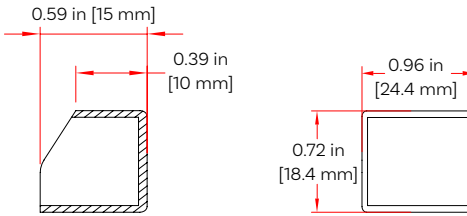

ACCESSORIES

Product Number

Mechanical Specifications

Cove Wash - Dual Bend,
Waterproof End Cap

CWDB-wp-EC

Cove Wash - Dual Bend,
Mounting Clip, 30mm

CWDB-U-CLIP-30mm