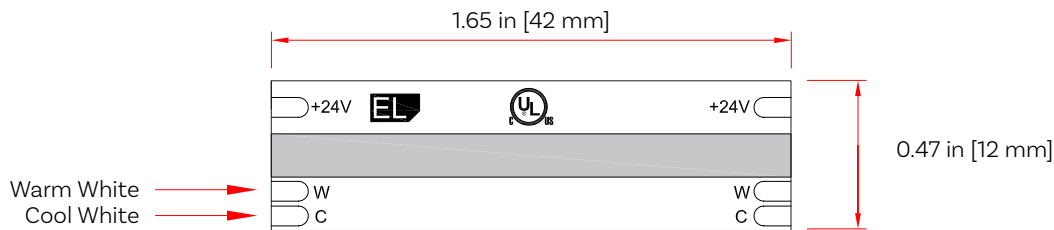

### PRODUCT DESCRIPTION

Continuous LED Strip Light is a new style of strip light that utilizes chip on board LEDs to create one diffused line of light and eliminating the dots seen with standard SMD LED strip light. With the LEDs integrated into the circuit board, Continuous LED Strip Light creates the appearance of an uninterrupted line of hotspot-free LEDs. It also enables designers to use diffused light in tight spaces where standard channel systems would not be ideal.

### PRODUCT FEATURES

- Hotspot-free appearance
- Durable, flexible and low profile
- Fully dimmable
- 1-meter lead lengths on each end
- Conductor Colors: Brown [24 V+], Yellow [2400K], White [6500K]
- Waterproof option available
- 5-meter, 1-foot & sample kit options available
- UL Listed, CE, RoHS
- Average Lifetime: 50,000 hours
- Warranty: 5 Year Limited

### TECHNICAL SPECIFICATIONS

Product	TW2465-CL-12-5m
Color Detail	2400K - 6500K
Voltage	24 VDC
Power	18 W/m, 5.5 W/ft, 90 W/reel
Brightness (lumens/meter)	749 lm/m [Cool White] 541 lm/m [Warm White]
Efficacy	71.7 lumens/watt
Color Rendering Index	90+
Beam Angle	120°
Width	0.47 in (12 mm)
Length	16.40 ft (5 m)
Min. Cutting Increment	1.65 in (42 mm)
LED Density	Continuous
IP Rating	IP20, IP65 (Waterproof)