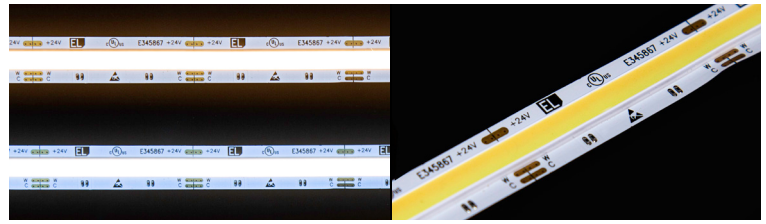

## Continuous LED Strip Light [Tunable White]

TW2465-CL-12-5m, wp-TW2465-CL-12-5m

### PRODUCT DESCRIPTION

Continuous LED Strip Light is a new style of strip light that utilizes chip on board LEDs to create one diffused line of light and eliminating the dots seen with standard SMD LED strip light. With the LEDs integrated into the circuit board, Continuous LED Strip Light creates the appearance of an uninterrupted line of hotspot-free LEDs. It also enables designers to use diffused light in tight spaces where standard channel systems would not be ideal.

### PRODUCT FEATURES

- Hotspot-free appearance
- Durable, flexible and low profile
- Fully dimmable
- 1-meter lead lengths on each end
- Conductor Colors: Brown [24 V+], Yellow [2400K], White [6500K]
- Waterproof option available
- 5-meter, 1-foot & sample kit options available
- UL Listed, CE, RoHS
- Average Lifetime: 50,000 hours
- Warranty: 5 Year Limited

### TECHNICAL SPECIFICATIONS

Product	TW2465-CL-12-5m
Color Detail	2400K - 6500K
Voltage	24 VDC
Power	18 W/m, 5.5 W/ft, 90 W/reel
Brightness (lumens/meter)	749 lm/m [Cool White] 541 lm/m [Warm White]
Efficacy	71.7 lumens/watt
Color Rendering Index	90+
Beam Angle	120°
Width	0.47 in (12 mm)
Length	16.40 ft (5 m)
Min. Cutting Increment	1.65 in (42 mm)
LED Density	Continuous
IP Rating	IP20, IP65 (Waterproof)