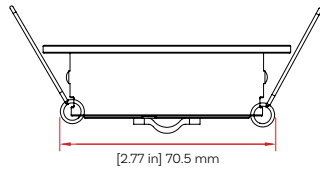

SWIVEL PUCK LIGHT

PRODUCT ACCESSORIES

Product Number		Length	Width	Height	Details
Y-Splitter - MiniClick White Plug to MiniClick Socket White mclick-w-p-split-s		7.87 in (200 mm)	-	-	This Y-splitter uses a MiniClick White Plug to two MiniClick Sockets.
Y-Splitter - Female SM3 to Male SM3 Y Splitter-FSM3-MSM3		6.00 in (152.4 mm)	0.64 in (16.3 mm)	0.3 in (7.5 mm)	This Y-splitter uses a Female SM3 plug to a Male SM3 plug.
Y-Splitter - Female SM5 to Male SM5 Y Splitter-FSM5-MSM5		6.00 in (152.4 mm)	0.73 in (18.45 mm)	0.37 in (9.45 mm)	This Y-splitter uses a Female SM5 plug to a Male SM5 plug.
SM5 Male to bare wire - 7 meters SM5-7m-M-BW		275.59 in (7000 mm)	0.73 in (18.45 mm)	0.37 in (9.45 mm)	This is a SM5 Male plug to bare wire and is 7m long.
Extension Cable - 5-Pin Male SM connector to 5-Pin Female SM connector - 1 meter SM5-ext1m-F-M		39.37 in (1000 mm)	0.73 in (18.45 mm)	0.37 in (9.45 mm)	This extension cable has a 5-Pin Male SM connector on one end and a 5-Pin Female SM connector on the other with 1m of wire.