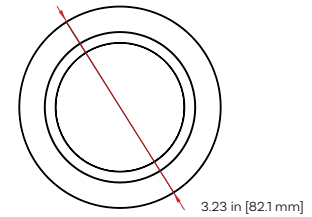

SWIVEL PUCK LIGHT

PRODUCT ACCESSORIES

Product Number		Length	Width	Height	Details
Y-Splitter - MiniClick White Plug to MiniClick Socket White mclick-w-p-split-s		7.87 in (200 mm)	-	-	This Y-splitter uses a MiniClick White Plug to two MiniClick Sockets.
Y-Splitter - Female SM3 to Male SM3 Y Splitter-FSM3-MSM3		6.00 in (152.4 mm)	0.64 in (16.3 mm)	0.3 in (7.5 mm)	This Y-splitter uses a Female SM3 plug to a Male SM3 plug.
Y-Splitter - Female SM5 to Male SM5 Y Splitter-FSM5-MSM5		6.00 in (152.4 mm)	0.73 in (18.45 mm)	0.37 in (9.45 mm)	This Y-splitter uses a Female SM5 plug to a Male SM5 plug.
SM5 Male to bare wire - 7 meters SM5-7m-M-BW		275.59 in (7000 mm)	0.73 in (18.45 mm)	0.37 in (9.45 mm)	This is a SM5 Male plug to bare wire and is 7m long.
Extension Cable - 5-Pin Male SM connector to 5-Pin Female SM connector - 1 meter SM5-ext1m-F-M		39.37 in (1000 mm)	0.73 in (18.45 mm)	0.37 in (9.45 mm)	This extension cable has a 5-Pin Male SM connector on one end and a 5-Pin Female SM connector on the other with 1m of wire.