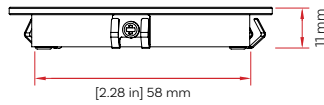

MECHANICAL SPECIFICATIONS

FIXED PUCK LIGHT