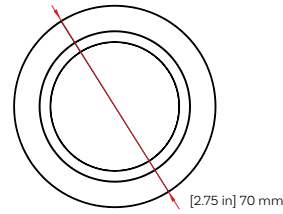

MECHANICAL SPECIFICATIONS

FIXED PUCK LIGHT