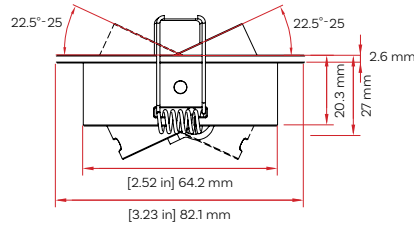

SWIVEL PUCK LIGHT

PRODUCT ACCESSORIES

Product Number		Length	Width	Height	Details
Y-Splitter - MiniClick White Plug to MiniClick Socket White mclick-w-p-split-s		7.87 in (200 mm)	-	-	This Y-splitter uses a MiniClick White Plug to two MiniClick Sockets.
Y-Splitter - Female SM3 to Male SM3 Y Splitter-FSM3-MSM3		6.00 in (152.4 mm)	0.64 in (16.3 mm)	0.3 in (7.5 mm)	This Y-splitter uses a Female SM3 plug to a Male SM3 plug.
Y-Splitter - Female SM5 to Male SM5 Y Splitter-FSM5-MSM5		6.00 in (152.4 mm)	0.73 in (18.45 mm)	0.37 in (9.45 mm)	This Y-splitter uses a Female SM5 plug to a Male SM5 plug.
SM5 Male to bare wire - 7 meters SM5-7m-M-BW		275.59 in (7000 mm)	0.73 in (18.45 mm)	0.37 in (9.45 mm)	This is a SM5 Male plug to bare wire and is 7m long.
Extension Cable - 5-Pin Male SM connector to 5-Pin Female SM connector - 1 meter SM5-ext1m-F-M		39.37 in (1000 mm)	0.73 in (18.45 mm)	0.37 in (9.45 mm)	This extension cable has a 5-Pin Male SM connector on one end and a 5-Pin Female SM connector on the other with 1m of wire.