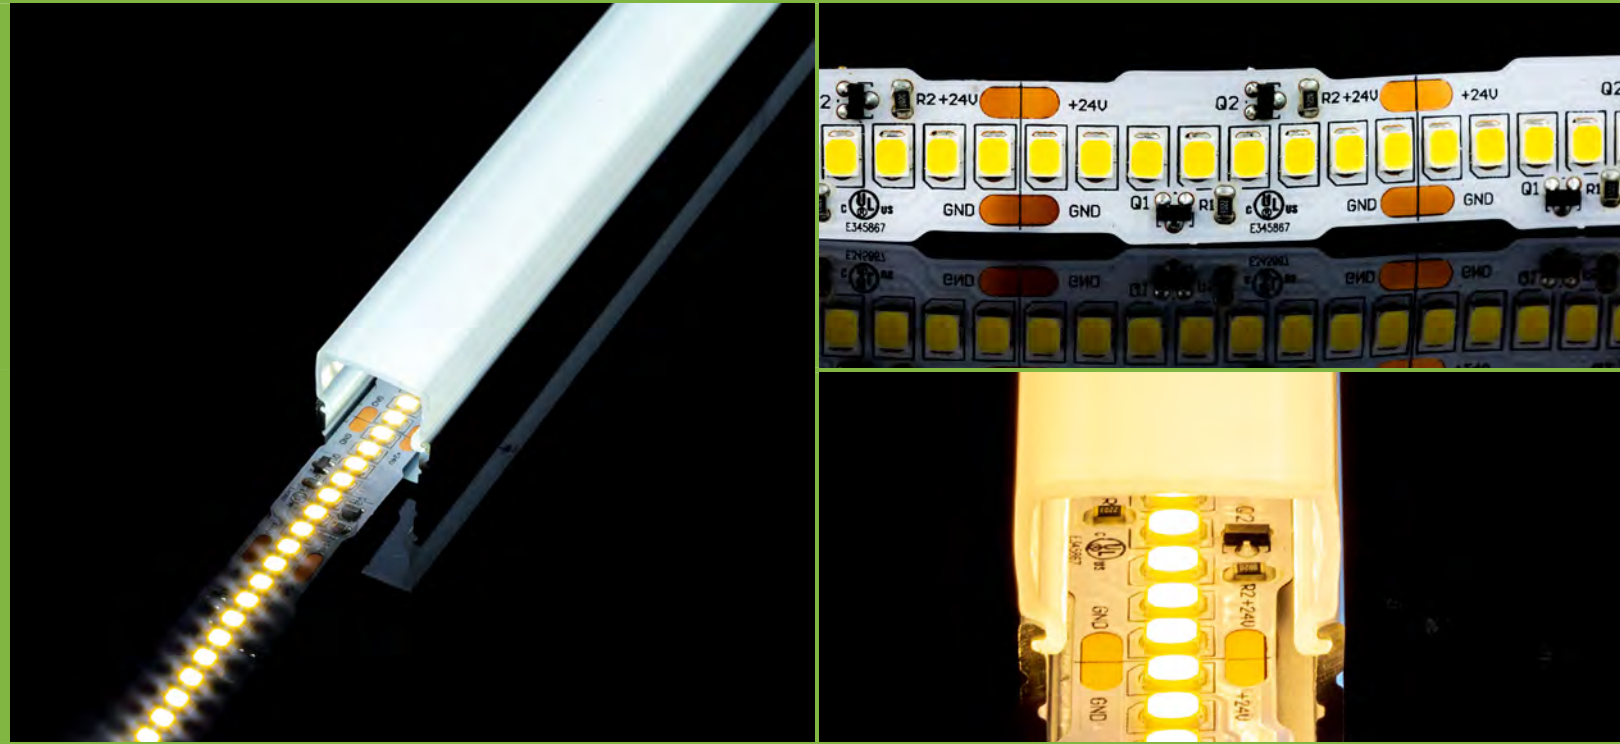

LumenMax LED Strip Light

Our Brightest LED Strip

LumenMax LED Strip Light is the brightest single row LED strip light available. This stuff is blindingly bright! Surface-of-the-sun-level bright! With 240 LEDs per meter, and an industry-leading lumen output of 6,600 lumens per meter, this LED strip light allows for perfect diffusion and a long throw. It features a 14mm wide circuit board that is 12mm wide at the solder/connection points. This slimming design is optimized for easy connectivity, allowing you to use our stock connectors.

- Up to 6,600 lumens per meter
- 240 LEDs per meter
- Long throw
- Available in 2,700K to 6,500K
- Compatible with our stock connectors (HIP 12W)
- CurrentControl
- UL-Listed

◀ Dimmable

LumenMax LED Strip Light

Specifications

Output	LumenMax 2835 LED Strip Light - 2,700K 2700K-CC2835LM-240-14-reel	LumenMax 2835 LED Strip Light - 3,000K 3000K-CC2835LM-240-14-reel	LumenMax 2835 LED Strip Light - 4,000K 4000K-CC2835LM-240-14-reel	LumenMax 2835 LED Strip Light - 5,000K 5000K-CC2835LM-240-14-reel	LumenMax 2835 LED Strip Light - 6,500K 6500K-CC2835LM-240-14-reel
Brightness (lm/m)	5,265	5,955	6,325	6,685	6,630
Color Rendering Index	92	92	92	93	93
Color temperature	2,700K	3,000K	4,000K	5,000K	6,500K
Electrical					
Voltage (DC)	24	24	24	24	24
Power (W)	96	96	96	96	96
Power (W/m)	48	48	48	48	48
Efficacy 1 (lm/W)	109.7	124.1	131.8	139.3	138.1
Density (LEDs/m)	240	240	240	240	240
Input Current (mA)	4,000	4,000	4,000	4,000	4,000
LED Node Size	2835	2835	2835	2835	2835
Dimming Specifications	Fully dimmable	Fully dimmable	Fully dimmable	Fully dimmable	Fully dimmable
Physical					
Length (m)	2	2	2	2	2
Width (mm)	14	14	14	14	14
Cutting Increment (mm)	33.33	33.33	33.33	33.33	33.33
Rating	UL-Listed, CE, ROHS	UL-Listed, CE, ROHS	UL-Listed, CE, ROHS	UL-Listed, CE, ROHS	UL-Listed, CE, ROHS