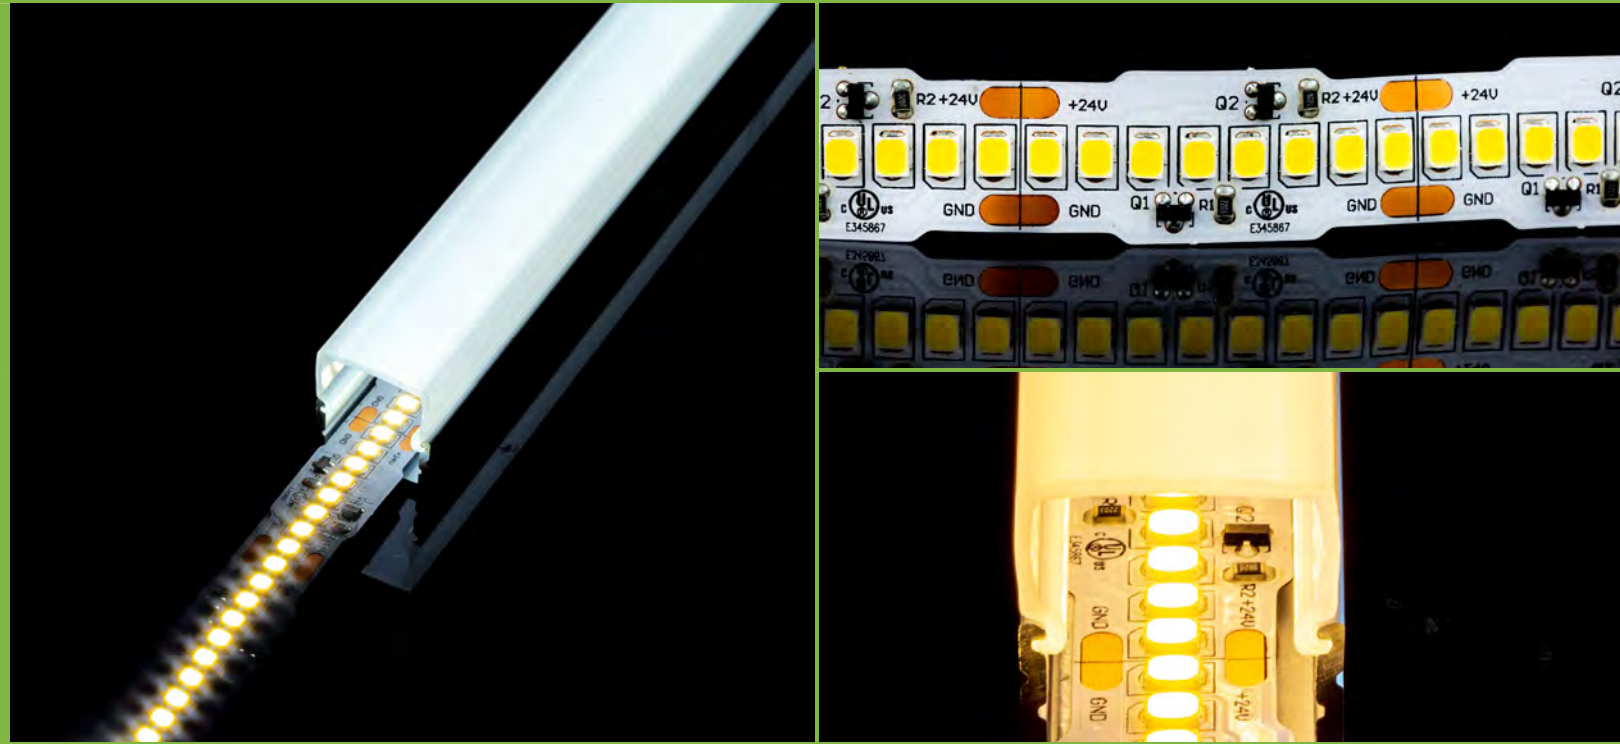

LumenMax LED Strip Light

Our Brightest LED Strip

LumenMax LED Strip Light is the brightest single row LED strip light available. This stuff is blindingly bright! Surface-of-the-sun-level bright! With 240 LEDs per meter, and an industry-leading lumen output of 6,600 lumens per meter, this LED strip light allows for perfect diffusion and a long throw. It features a 14mm wide circuit board that is 12mm wide at the solder/connection points. This slimming design is optimized for easy connectivity, allowing you to use our stock connectors.

- Up to 6,600 lumens per meter
- 240 LEDs per meter
- Long throw
- Available in 2,700K to 6,500K
- Compatible with our stock connectors (HIP 12W)
- CurrentControl
- UL-Listed

Dimmable

LumenMax LED Strip Light

Specifications

Output	LumenMax 2835 LED Strip Light - 2,700K 2700K-CC2835LM-240-14-reel	LumenMax 2835 LED Strip Light - 3,000K 3000K-CC2835LM-240-14-reel	LumenMax 2835 LED Strip Light - 4,000K 4000K-CC2835LM-240-14-reel	LumenMax 2835 LED Strip Light - 5,000K 5000K-CC2835LM-240-14-reel	LumenMax 2835 LED Strip Light - 6,500K 6500K-CC2835LM-240-14-reel
Brightness (lm/m)	5,265	5,955	6,325	6,685	6,630
Color Rendering Index	92	92	92	93	93
Color temperature	2,700K	3,000K	4,000K	5,000K	6,500K
Electrical					
Voltage (DC)	24	24	24	24	24
Power (W)	96	96	96	96	96
Power (W/m)	48	48	48	48	48
Efficacy 1 (lm/W)	94	103	90	101	122
Density (LEDs/m)	240	240	240	240	240
Input Current (mA)	4,000	4,000	4,000	4,000	4,000
LED Node Size	2835	2835	2835	2835	2835
Dimming Specifications	Fully dimmable	Fully dimmable	Fully dimmable	Fully dimmable	Fully dimmable
Physical					
Length (m)	2	2	2	2	2
Width (mm)	14	14	14	14	14
Cutting Increment (mm)	33.33	33.33	33.33	33.33	33.33
Rating	UL-Listed, CE, ROHS	UL-Listed, CE, ROHS	UL-Listed, CE, ROHS	UL-Listed, CE, ROHS	UL-Listed, CE, ROHS