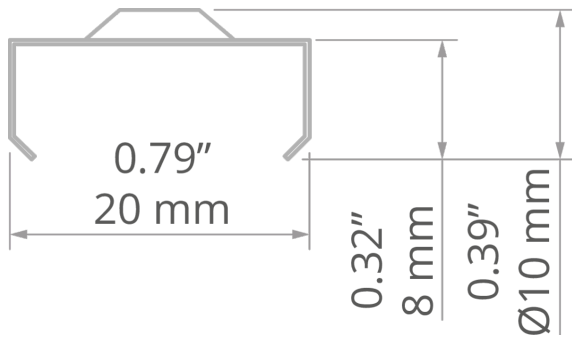

Mounting bracket 45-STN

Ref. C24144N00, C24262L07, C24265L10

Ref. arch 24144, 24262, 24265

- High mechanical and weather resistance

APPLICATION

- for mounting LED lighting fixtures

MOUNTING

- to the surface, using a properly selected screw
- to the lighting fixture, with hooks
- easy installation and deinstallation of lighting fixtures by snapping in and out

TECHNICAL DRAWING

TECHNICAL SPECIFICATIONS

Material	stainless steel
Width	0.79"
Height	0.39"
Lifting capacity	19.8 lb

Color	Ref
■ silver	C24144N00 24144
■ black	C24262L07 24262
□ white	C24265L10 24265