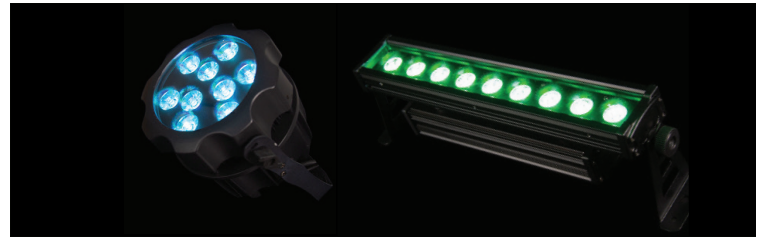

6-in-1 Wall Wash Bars & Wall Wash PARs

6in1-Bar-xLED, 6in1-PAR-xLED

PRODUCT DESCRIPTION

6-in-1 LED Wall Wash Bars and PARs ideal for a variety of indoor and outdoor applications wall wash applications. Illuminate walls and surfaces by mixing red, green, blue and amber with tunable white plus UV. These versatile fixtures can be run in standalone mode or controlled via DMX for fully programmed effects.

INTERFACE

- DMX addressable
- Simple stand-alone programs (static and dynamic)
- Keypad lock-out function (simple two button hold that cannot be changed)
- Keypad lighting turns off after no use

PRODUCT FEATURES

- Seamless blending of Red, Green, Blue, Amber, Tunable White and UV
- DMX controllable
- Suited for outdoor elements (IP65+ and sun exposure)
- High PWM frequency (6 kHz) for on-camera use
- Linkable Power and Data
- Master/Slave Configurations with built-in stand-alone programs (static and dynamic)
- UL-Listed and RoHS certified

SPECIFICATIONS & PARAMETERS

Product Number	6in1-Bar-18LED	6in1-Bar-9LED	6in1-PAR-9LED	6in1-PAR-5LED
Color Temperature	RGBA, 6500K + UV	RGBA, 6500K + UV	RGBA, 6500K + UV	RGBA, 6500K + UV
Input Voltage	100-240 AC	100-240 AC	100-240 AC	100-240 AC
Power (W)	180W	90W	90W	50W
LED Node Size	3030	3030	3030	3030
Length	35.43 in [900 mm]	17.72 in [450 mm]	-	-
Width	2.52 in [64 mm]	2.52 in [64 mm]	8.07 in [205 mm]	9.25 in [235 mm]
Height	7.2 in [183 mm]	7.2 in [183 mm]	8.46 in [215 mm]	6.10 in [155 mm]
Brightness	4180 lm/fixture	1880 lm/fixture	2450 lm/fixture	1260 lm/fixture
Linkable Up To	5 Fixtures	9 Fixtures	9 Fixtures	13 Fixtures
Ambient Working Temp	-40°C to 60°C	-40°C to 60°C	-40°C to 60°C	-40°C to 60°C
IP Rating	IP65	IP65	IP65	IP65