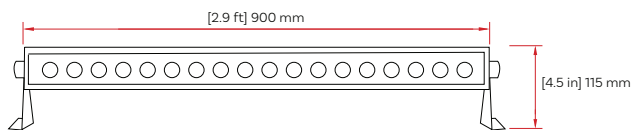

MECHANICAL SPECIFICATIONS

WALL WASH BAR - 18 LEDS