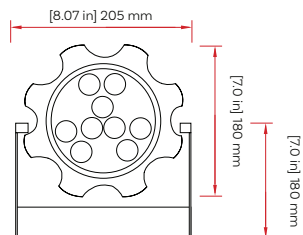

SPECIFICATIONS & PARAMETERS

Product Number	6in1-Bar-18LED	6in1-Bar-9LED	6in1-PAR-9LED	6in1-PAR-5LED
Color Temperature	RGBA, 6500K + UV	RGBA, 6500K + UV	RGBA, 6500K + UV	RGBA, 6500K + UV
Input Voltage	100-240 AC	100-240 AC	100-240 AC	100-240 AC
Power (W)	180W	90W	90W	50W
LED Node Size	3030	3030	3030	3030
Length	35.43 in [900 mm]	17.72 in [450 mm]	-	-
Width	2.52 in [64 mm]	2.52 in [64 mm]	8.07 in [205 mm]	9.25 in [235 mm]
Height	7.2 in [183 mm]	7.2 in [183 mm]	8.46 in [215 mm]	6.10 in [155 mm]
Brightness	4180 lm/fixture	1880 lm/fixture	2450 lm/fixture	1260 lm/fixture
Linkable Up To	5 Fixtures	9 Fixtures	9 Fixtures	13 Fixtures
Ambient Working Temp	-40°C to 60°C	-40°C to 60°C	-40°C to 60°C	-40°C to 60°C
IP Rating	IP65	IP65	IP65	IP65

MECHANICAL SPECIFICATIONS

WALL WASH BAR - 18 LEDS

WALL WASH BAR - 9 LEDS

WALL WASH PAR - 9 LEDS

WALL WASH PAR - 5 LEDS