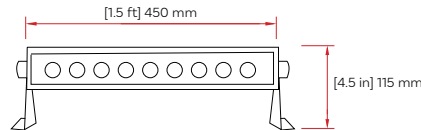

WALL WASH BAR - 9 LEDS