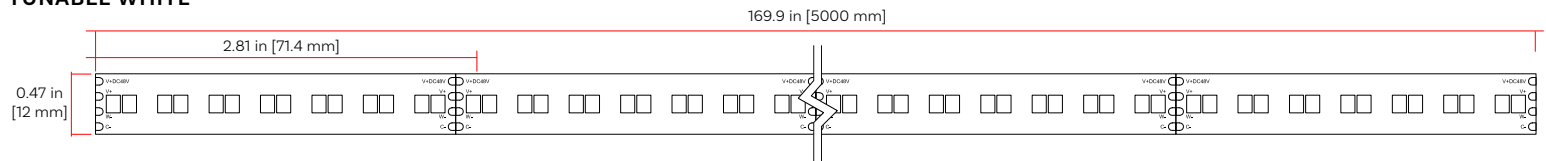

MECHANICAL SPECIFICATIONS

TUNABLE WHITE