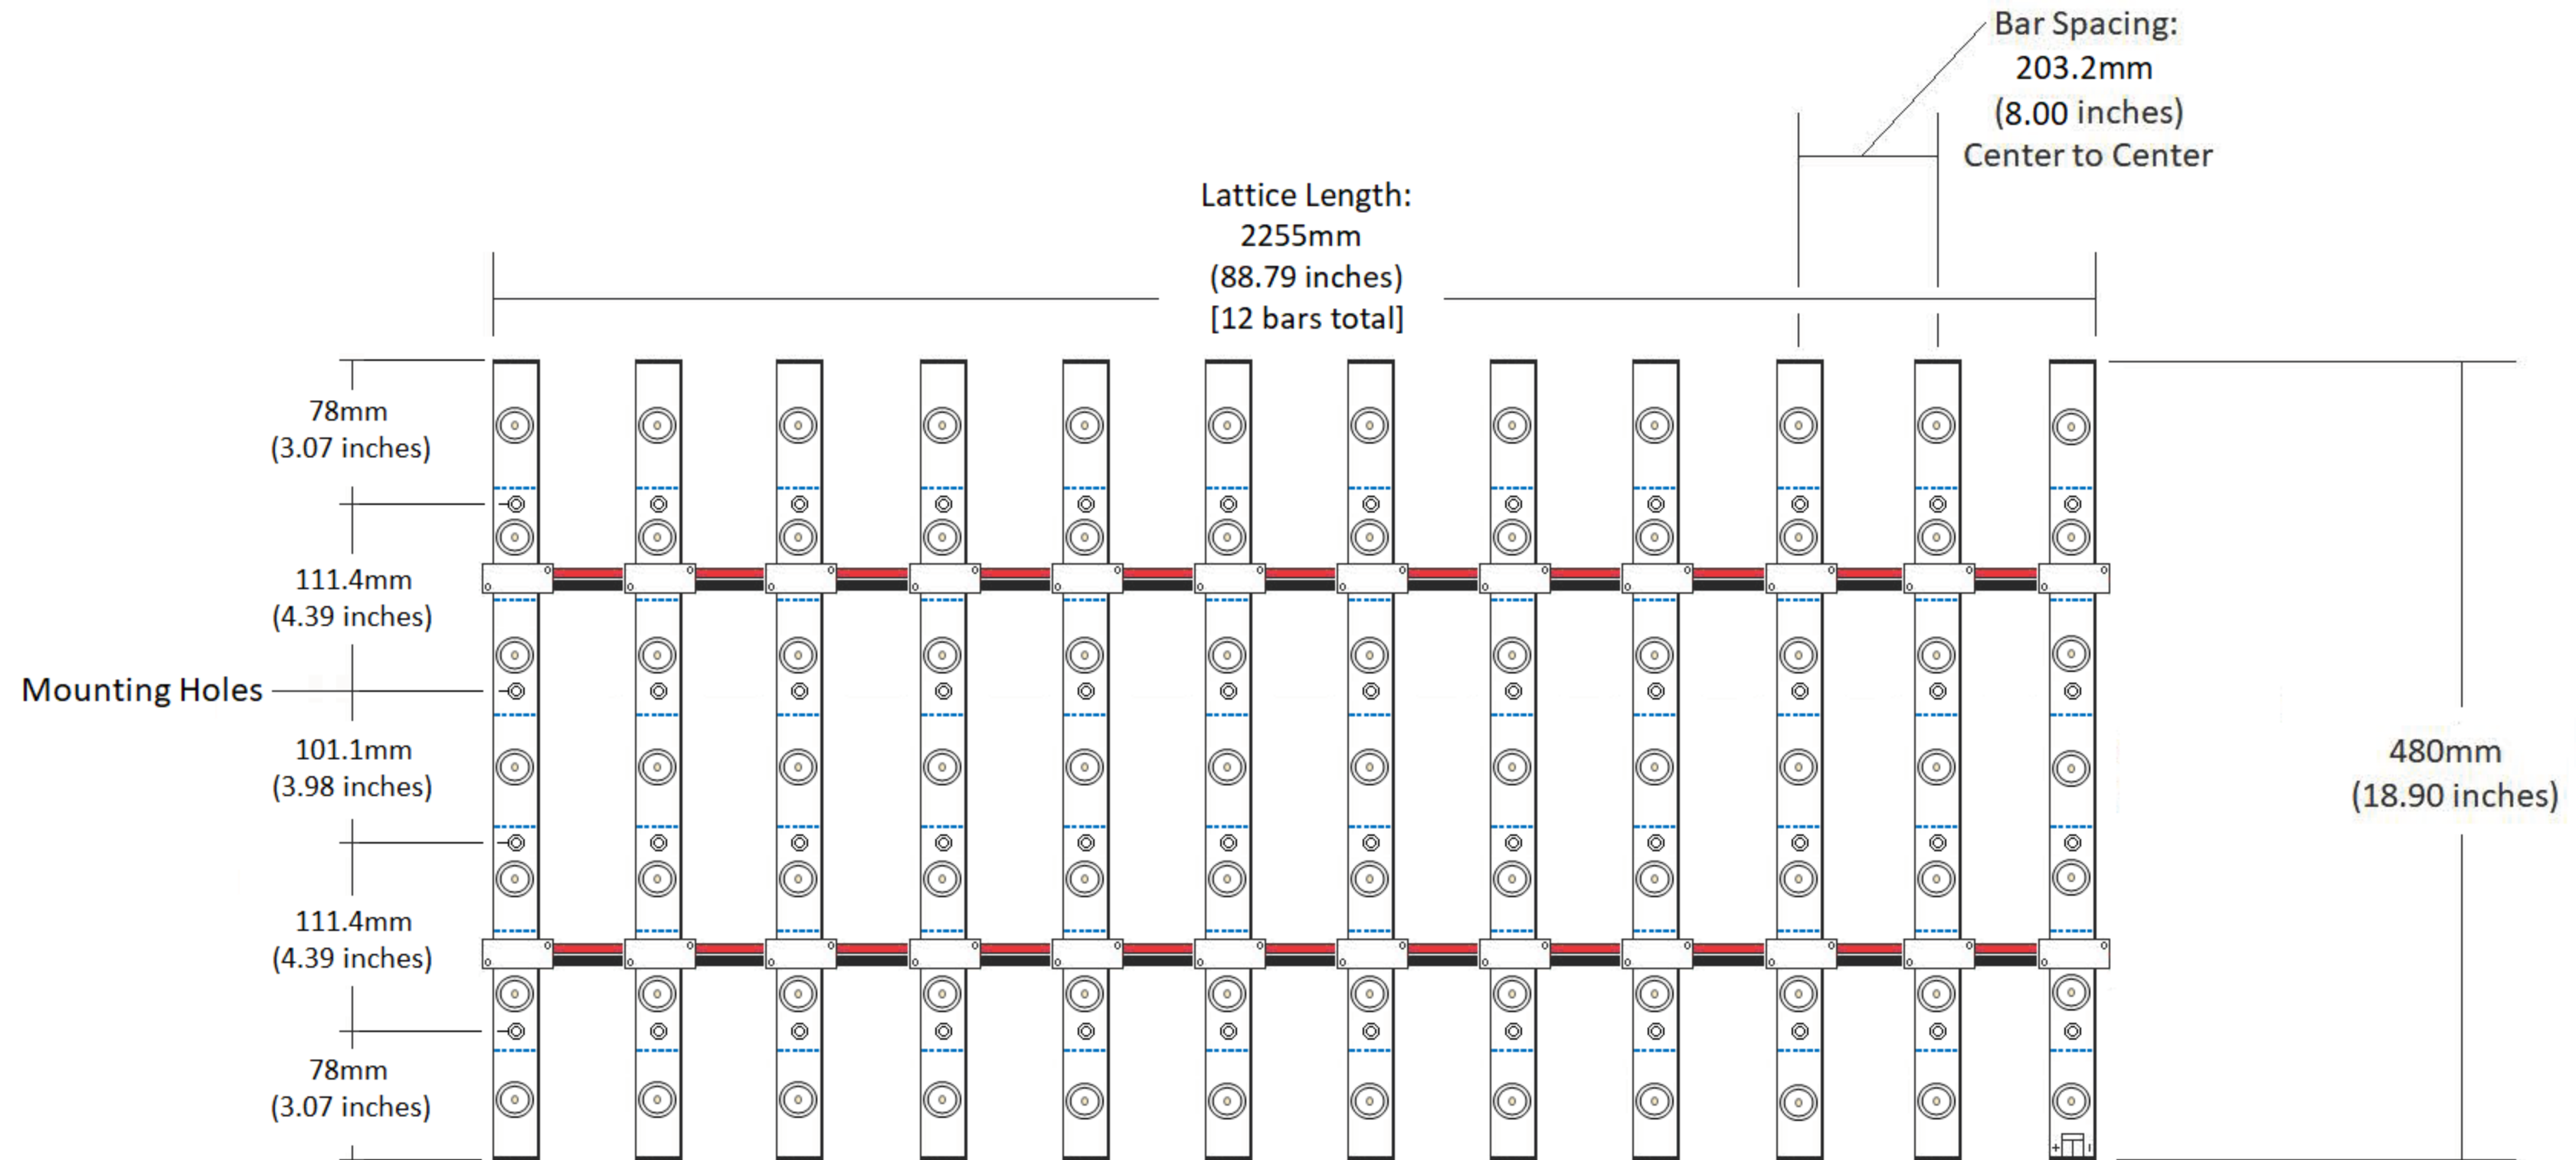

# xxxK-2835PL-LT160-7-12-48x226

\*Lead on bottom left corner of assembly

Lead Wire Gauge:  
14AWG  
Lead Length:  
1829mm (72.00 inches)  
Female Barrel Connector

<b>Power Consumption:</b>	77 Watts (+/- 5%)
<b># Bars per Lattice:</b>	12 Bars
<b># LEDs per Bar:</b>	7 LEDs
<b>Installation Notes:</b>	Mounting holes on every bar