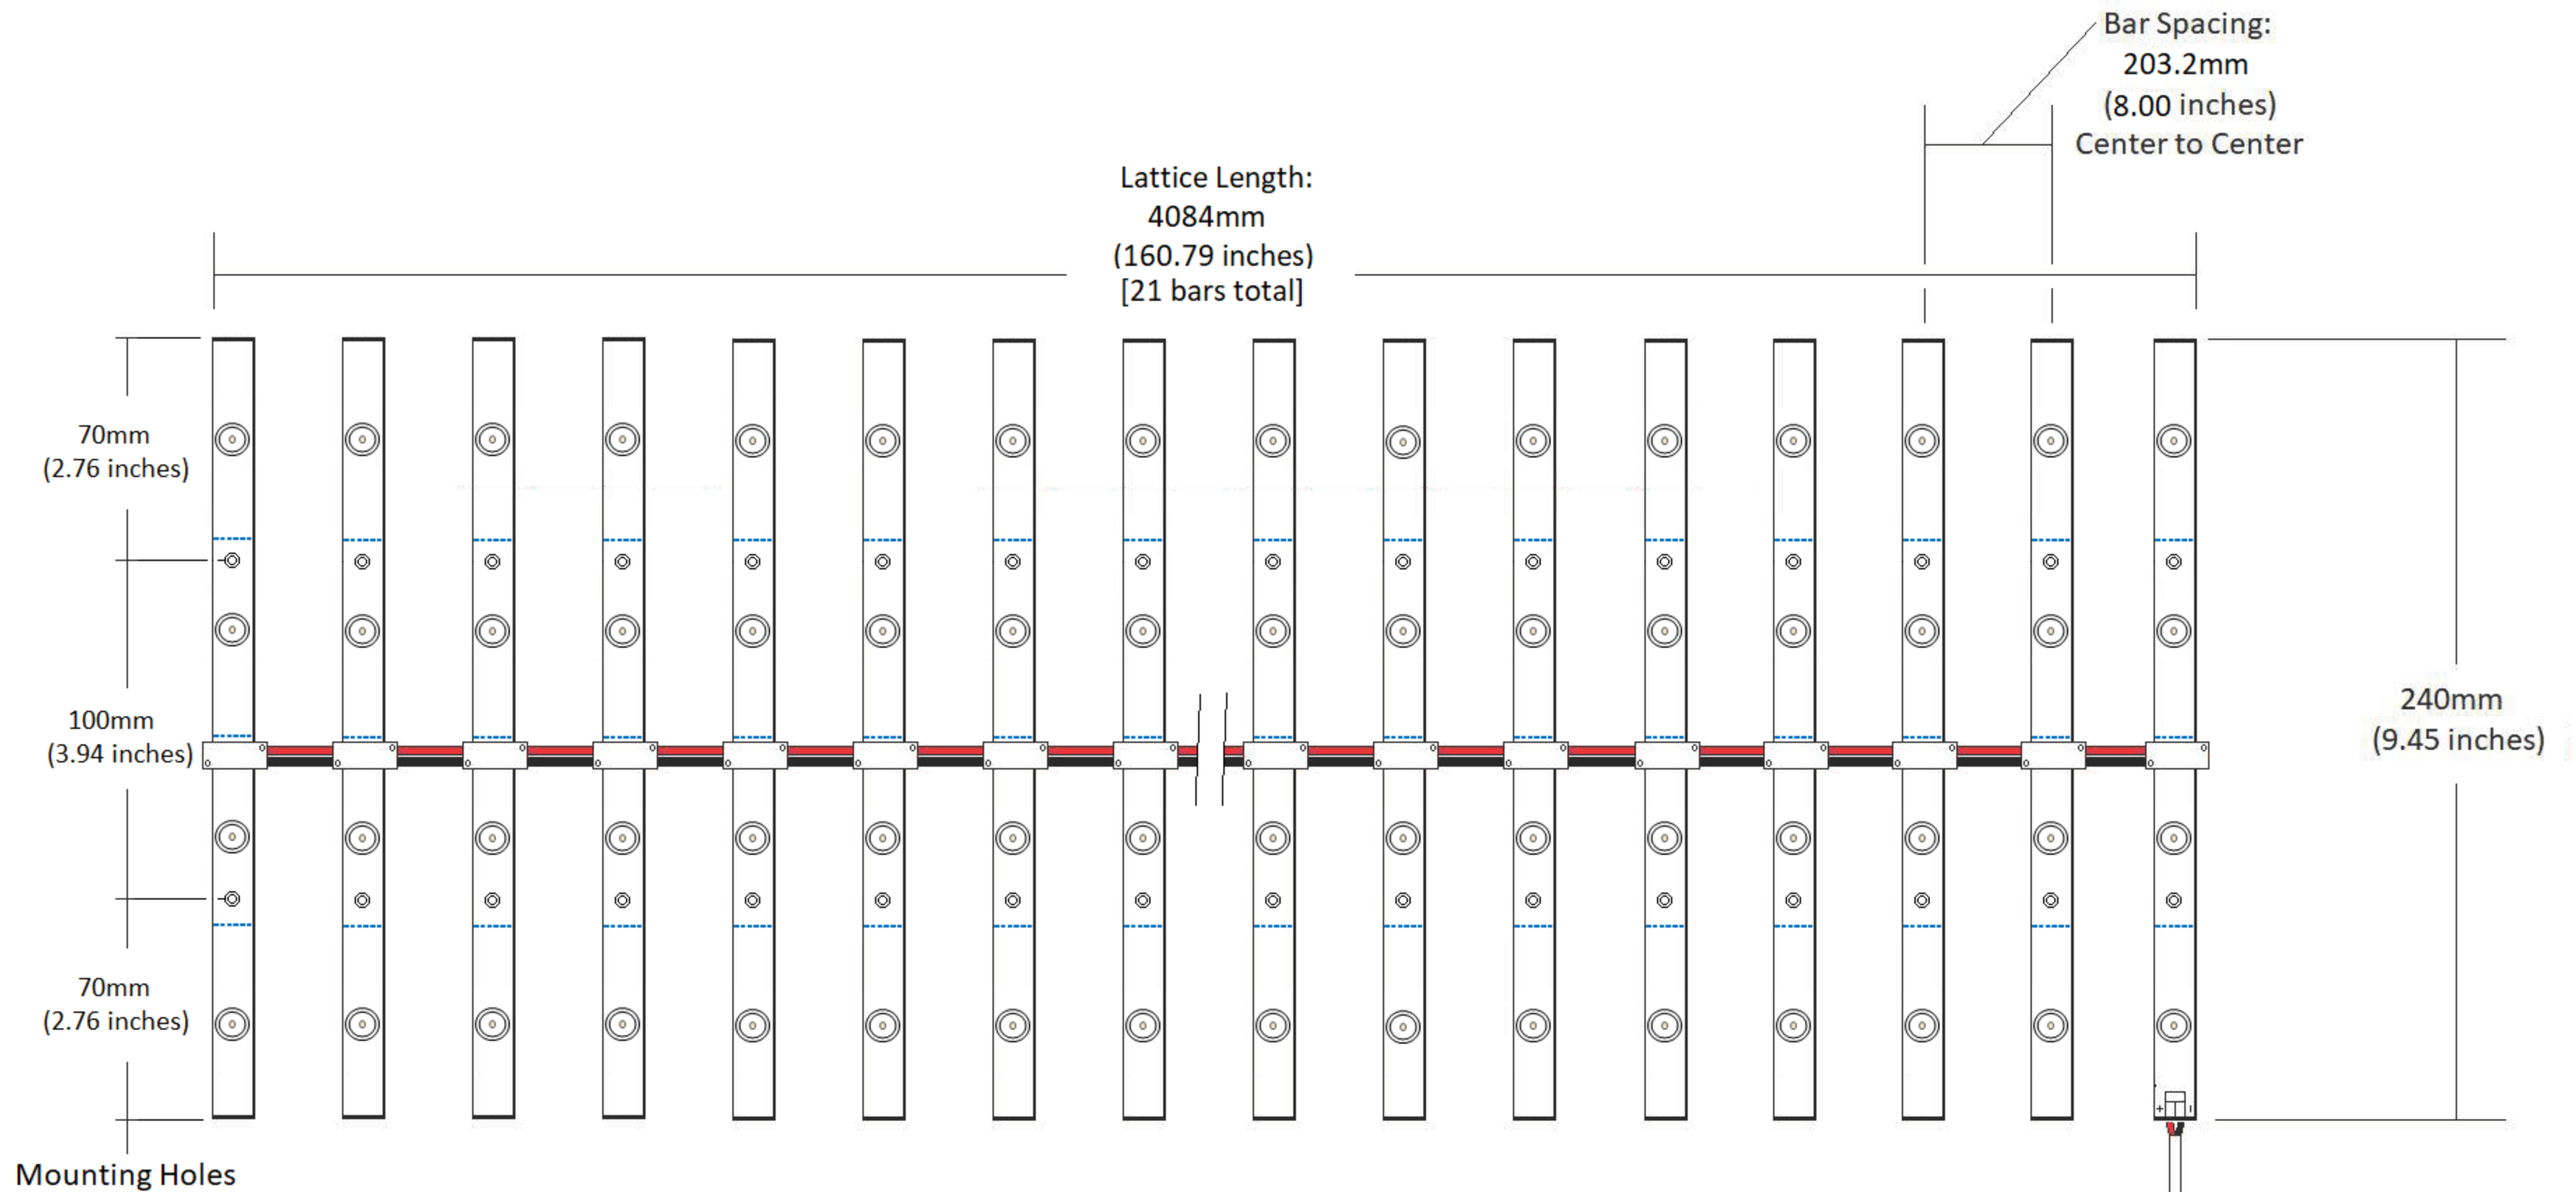

# xxxK-2835PL-LT160-4-21-24x409

\*Lead on bottom left corner of assembly

Lead Wire Gauge:  
14AWG  
Lead Length:  
1829mm (72.00 inches)  
Female Barrel Connector

<b>Power Consumption:</b>	77 Watts (+/- 5%)
<b># Bars per Lattice:</b>	21 Bars
<b># LEDs per Bar:</b>	4 LEDs
<b>Installation Notes:</b>	Mounting holes on every bar