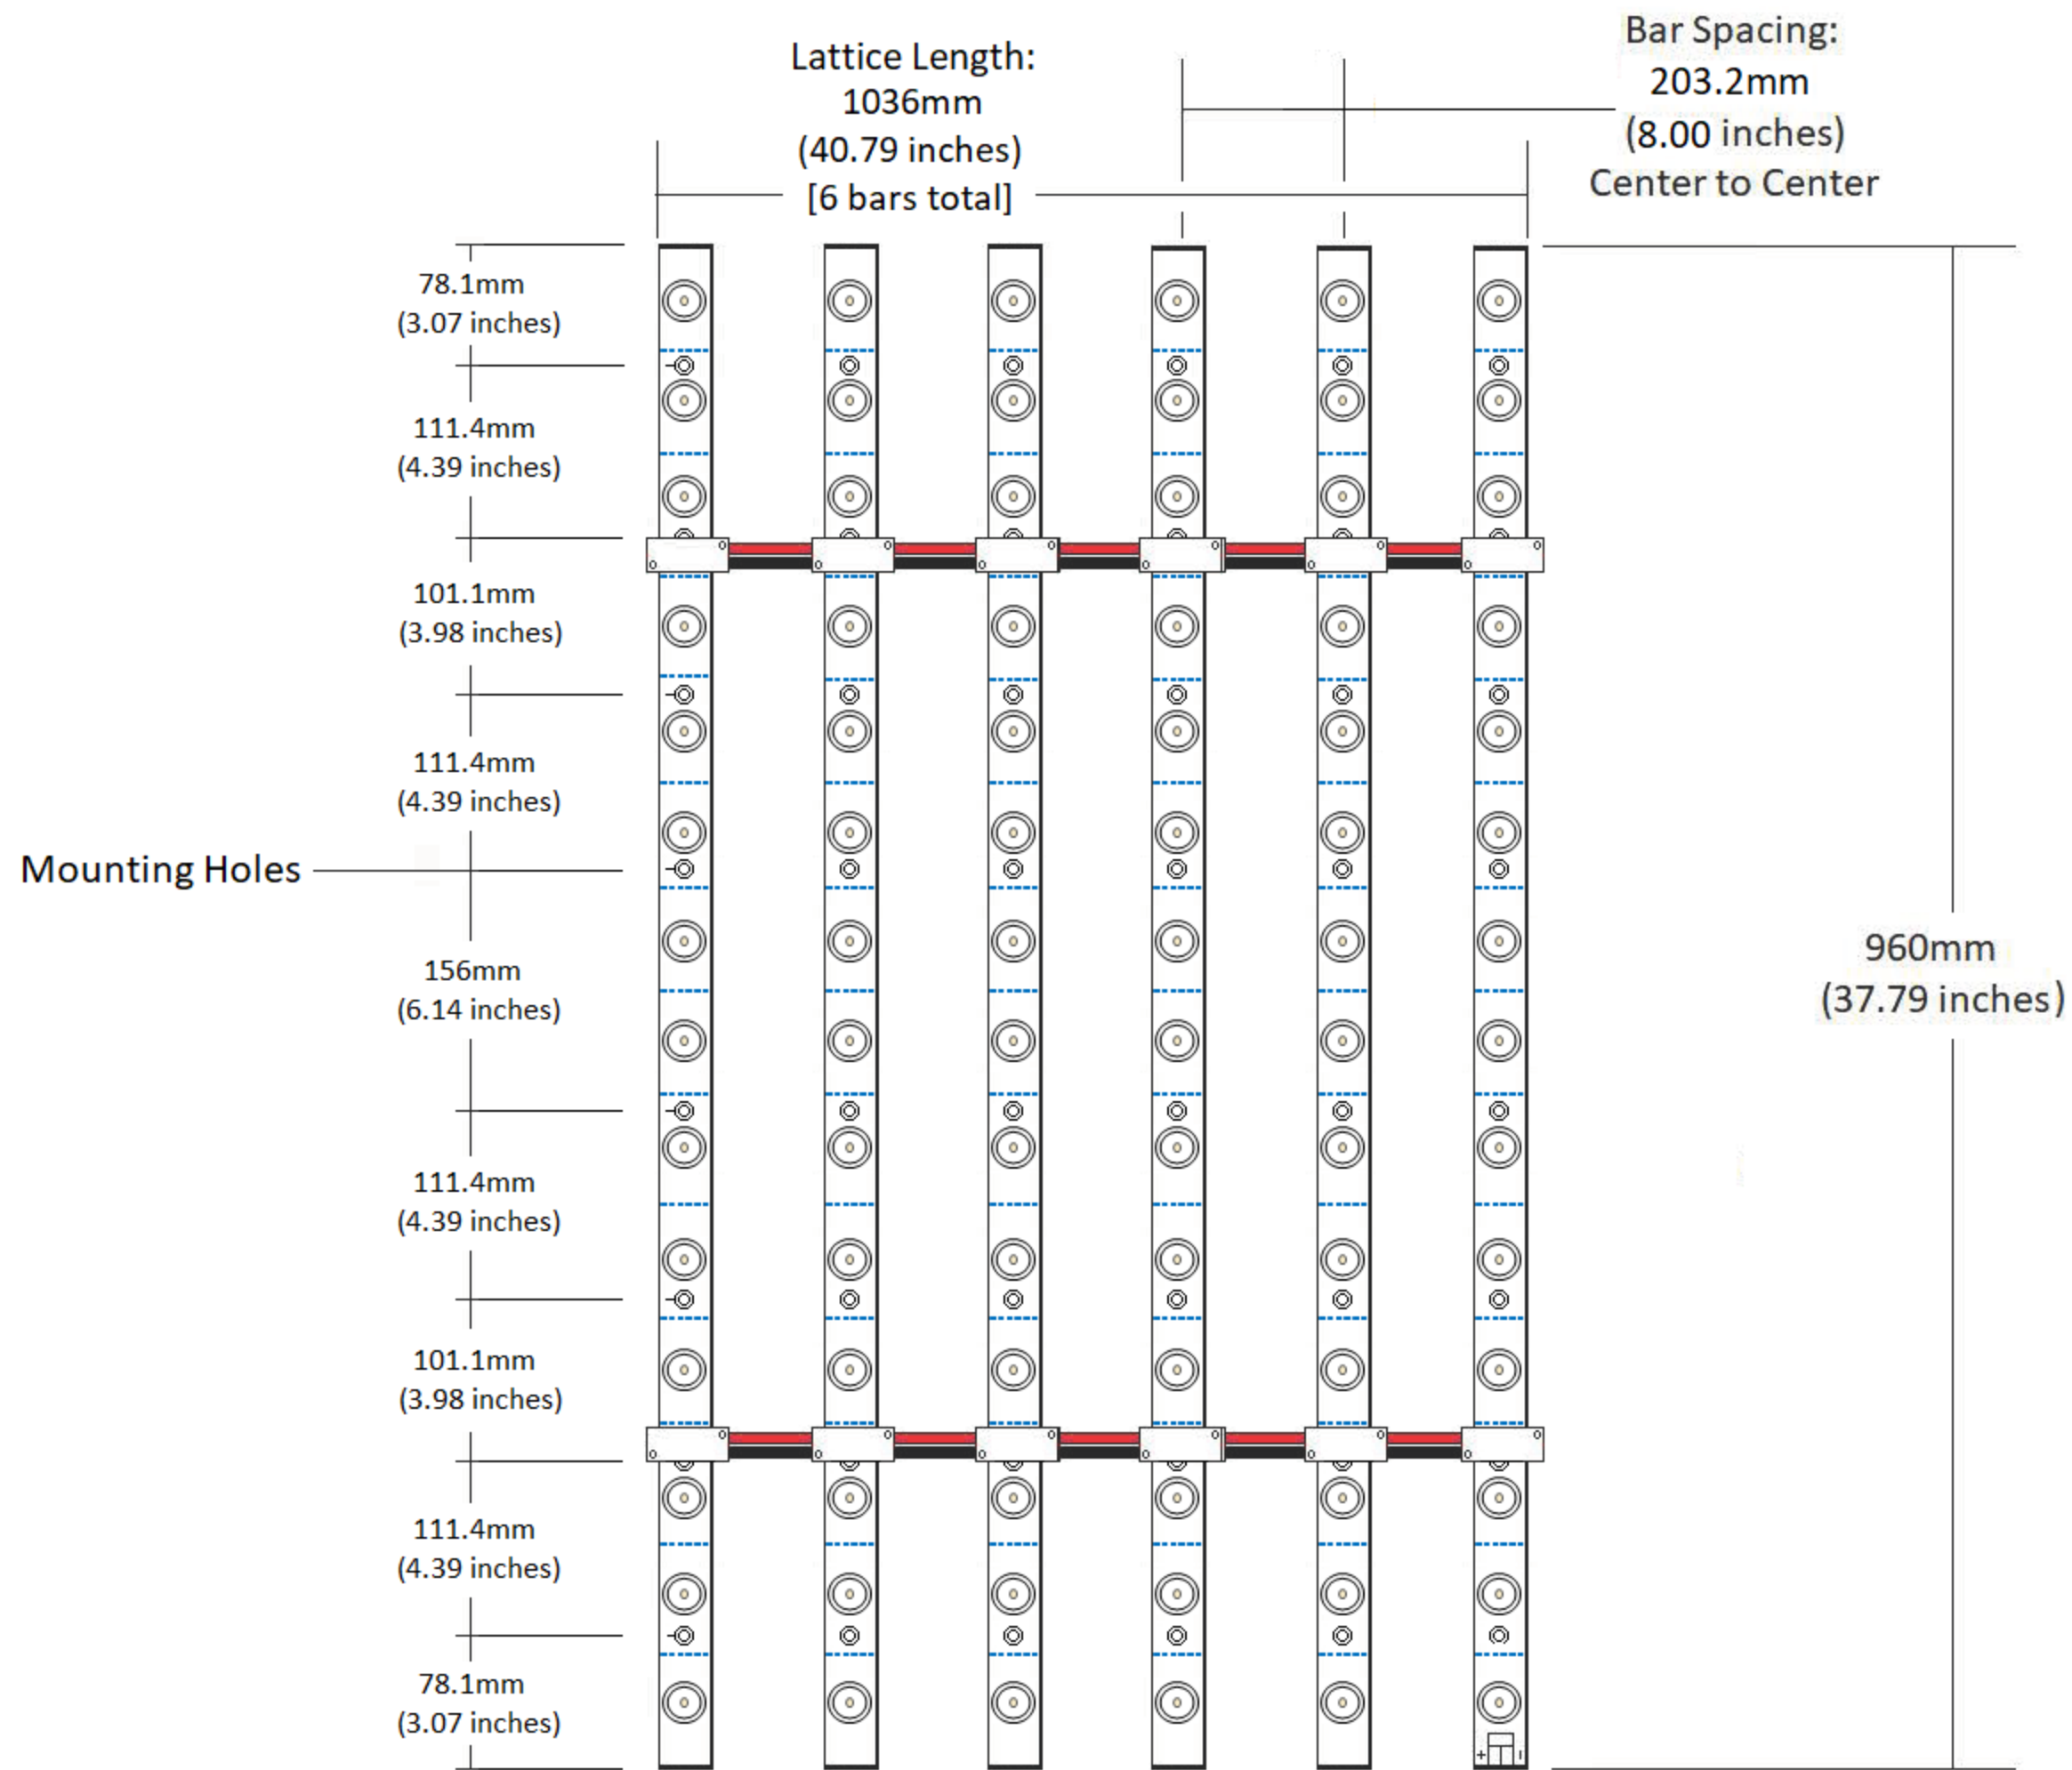

# xxxK-2835PL-LT160-14-6-96x104

\*Lead on bottom left corner of assembly

Lead Wire Gauge:  
14AWG  
Lead Length:  
1829mm (72.00 inches)  
Female Barrel Connector

<b>Power Consumption:</b>	77 Watts (+/- 5%)
<b># Bars per Lattice:</b>	6 Bars
<b># LEDs per Bar:</b>	14 LEDs
<b>Installation Notes:</b>	Mounting holes on every bar