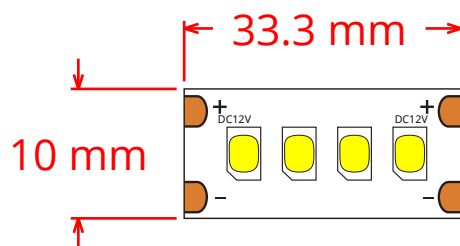

Performance 2835 LED Strip Light

Specifications

Output	PL 2835 LED Strip Light - 2,700K - 120/m	PL 2835 LED Strip Light - 3,000K - 120/m	PL 2835 LED Strip Light - 4,000K - 120/m	PL 2835 LED Strip Light - 5,000K - 120/m	PL 2835 LED Strip Light - 6,500K - 120/m
	2700K-2835PL-120-12-5m	3000K-2835PL-120-12-5m	4000K-2835PL-120-12-5m	5000K-2835PL-120-12-5m	6500K-2835PL-120-12-5m
Brightness (lm/m)	1,275	1,255	1,285	1,370	1,290
Color Rendering Index	90+	90+	90+	90+	90+
Color temperature	2,700K	3,000K	4,000K	5,000K	6,500K
Electrical					
Voltage (DC)	12	12	12	12	24
Power (W)	50	50	50	50	50
Power (W/m)	10	10	10	10	10
Efficacy (lm/w)	127.50	125.50	128.50	137.00	129.00
Density (LEDs/m)	120	120	120	120	120
Input Current (mA)	4,167	4,167	4,167	4,167	4,167
LED Node Size	2835	2835	2835	2835	2835
Dimming Specifications	Fully dimmable	Fully dimmable	Fully dimmable	Fully dimmable	Fully dimmable
Physical					
Length (m)	5	5	5	5	5
Width (mm)	10	10	10	10	10
Cutting Increment (mm)	33.3	33.3	33.3	33.3	33.3
Warranty	5-Year	5-Year	5-Year	5-Year	5-Year
Rating	UL, CE, RoHS	UL, CE, RoHS	UL, CE, RoHS	UL, CE, RoHS	UL, CE, RoHS
Leads	2.1mm Barrel Plug	2.1mm Barrel Plug	2.1mm Barrel Plug	2.1mm Barrel Plug	2.1mm Barrel Plug

Min. Cutting Increment