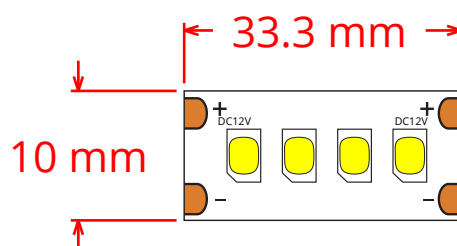

Performance 2835 LED Strip Light

Specifications

Output	PL 2835 LED Strip Light - 2,700K - 120/m	PL 2835 LED Strip Light - 3,000K - 120/m	PL 2835 LED Strip Light - 4,000K - 120/m	PL 2835 LED Strip Light - 5,000K - 120/m	PL 2835 LED Strip Light - 6,500K - 120/m
	2700K-2835PL-120-10-5m	3000K-2835PL-120-10-5m	4000K-2835PL-120-10-5m	5000K-2835PL-120-10-5m	6500K-2835PL-120-10-5m
Brightness (lm/m)	1,275	1,255	1,285	1,370	1,290
Color Rendering Index	90+	90+	90+	90+	90+
Color temperature	2,700K	3,000K	4,000K	5,000K	6,500K
Electrical					
Voltage (DC)	12	12	12	12	24
Power (W)	50	50	50	50	50
Power (W/m)	10	10	10	10	10
Efficacy (lm/w)	127.50	125.50	128.50	137.00	129.00
Density (LEDs/m)	120	120	120	120	120
Input Current (mA)	4,167	4,167	4,167	4,167	4,167
LED Node Size	2835	2835	2835	2835	2835
Dimming Specifications	Fully dimmable	Fully dimmable	Fully dimmable	Fully dimmable	Fully dimmable
Physical					
Length (m)	5	5	5	5	5
Width (mm)	10	10	10	10	10
Cutting Increment (mm)	33.3	33.3	33.3	33.3	33.3
Warranty	5-Year	5-Year	5-Year	5-Year	5-Year
Rating	UL, CE, RoHS	UL, CE, RoHS	UL, CE, RoHS	UL, CE, RoHS	UL, CE, RoHS
Leads	2.1mm Barrel Plug	2.1mm Barrel Plug	2.1mm Barrel Plug	2.1mm Barrel Plug	2.1mm Barrel Plug

Min. Cutting Increment