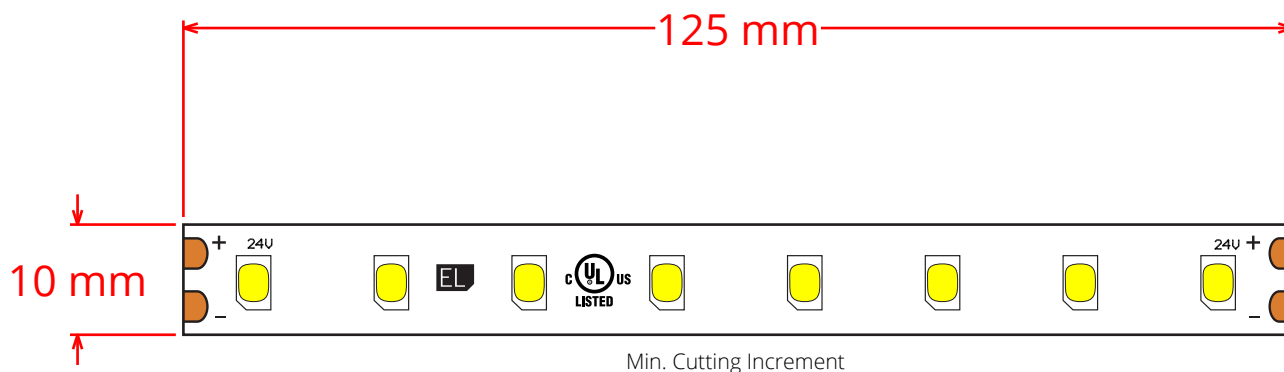

- Cost effective
- Optimized to use 25 watts per reel for the 64/meter density
- Optimized to use 50 watts per reel for the 120/meter & 128/meter density
- Fully dimmable
- UL-Listed

Performance 2835 LED Strip Light

Specifications

Output	PL 2835 LED Strip Light - 2,700K - 64/m	PL 2835 LED Strip Light - 3,000K - 64/m	PL 2835 LED Strip Light - 4,000K - 64/m	PL 2835 LED Strip Light - 5,000K - 64/m	PL 2835 LED Strip Light - 6,500K - 64/m
	2700K-2835PL-64-10-5m	3000K-2835PL-64-10-5m	4000K-2835PL-64-10-5m	5000K-2835PL-64-10-5m	6500K-2835PL-64-10-5m
Brightness (lm/m)	680	725	725	715	765
Color Rendering Index	80+	80+	80+	80+	80+
Color temperature	2,700K	3,000K	4,000K	5,000K	6,500K
Electrical					
Voltage (DC)	24	24	24	24	24
Power (W)	25	25	25	25	25
Power (W/m)	5	5	5	5	5
Efficacy (lm/w)	136	145	145	143	153
Density (LEDs/m)	64	64	64	64	64
Input Current (mA)	1,042	1,042	1,042	1,042	1,042
LED Node Size	2835	2835	2835	2835	2835
Dimming Specifications	Fully dimmable	Fully dimmable	Fully dimmable	Fully dimmable	Fully dimmable
Physical					
Length (m)	5	5	5	5	5
Width (mm)	10	10	10	10	10
Cutting Increment (mm)	125	125	125	125	125
Warranty	5-Year	5-Year	5-Year	5-Year	5-Year
Rating	UL, CE, RoHS	UL, CE, RoHS	UL, CE, RoHS	UL, CE, RoHS	UL, CE, RoHS
Leads	2.1mm Barrel Plug	2.1mm Barrel Plug	2.1mm Barrel Plug	2.1mm Barrel Plug	2.1mm Barrel Plug