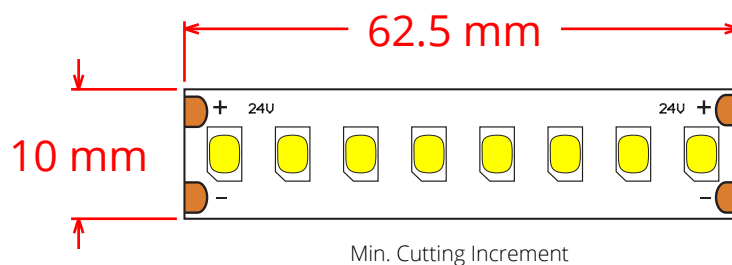

Performance 2835 LED Strip Light

Specifications

Output	PL 2835 LED Strip Light - 2,700K - 128/m 2700K-2835PL-128-10-5m	PL 2835 LED Strip Light - 3,000K - 128/m 3000K-2835PL-128-10-5m	PL 2835 LED Strip Light - 4,000K - 128/m 4000K-2835PL-128-10-5m	PL 2835 LED Strip Light - 5,000K - 128/m 5000K-2835PL-128-10-5m	PL 2835 LED Strip Light - 6,500K - 128/m 6500K-2835PL-128-10-5m
Brightness (lm/m)	1,365	1,460	1,415	1,440	1,555
Color Rendering Index	80+	80+	80+	80+	80+
Color temperature	2,700K	3,000K	4,000K	5,000K	6,500K
Electrical					
Voltage (DC)	24	24	24	24	24
Power (W)	50	50	50	50	50
Power (W/m)	10	10	10	10	10
Efficacy (lm/w)	136	146	141	144	155
Density (LEDs/m)	128	128	128	128	128
Input Current (mA)	2,083	2,083	2,083	2,083	2,083
LED Node Size	2835	2835	2835	2835	2835
Dimming Specifications	Fully dimmable	Fully dimmable	Fully dimmable	Fully dimmable	Fully dimmable
Physical					
Length (m)	5	5	5	5	5
Width (mm)	10	10	10	10	10
Cutting Increment (mm)	62.5	62.5	62.5	62.5	62.5
Warranty	5-Year	5-Year	5-Year	5-Year	5-Year
Rating	UL, CE, RoHS	UL, CE, RoHS	UL, CE, RoHS	UL, CE, RoHS	UL, CE, RoHS
Leads	2.1mm Barrel Plug	2.1mm Barrel Plug	2.1mm Barrel Plug	2.1mm Barrel Plug	2.1mm Barrel Plug