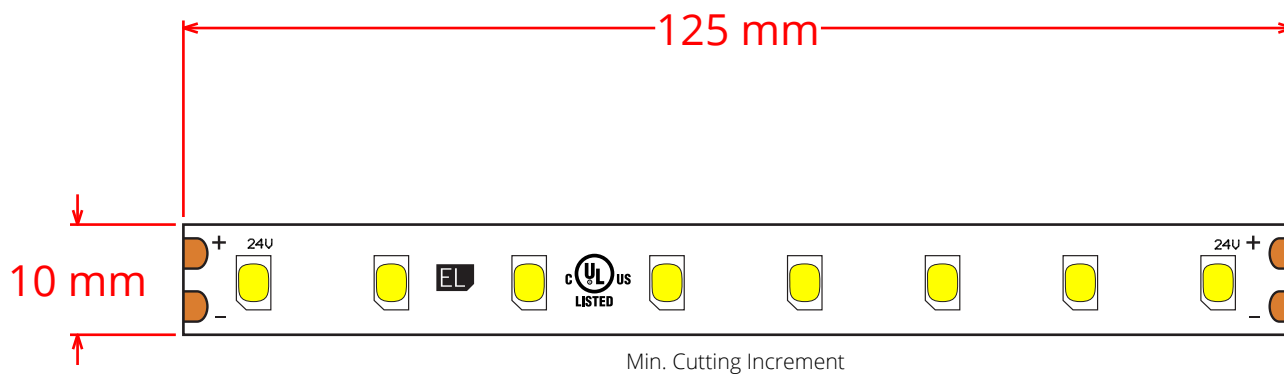

- Cost effective
- Optimized to use 25 watts per reel for the 64/meter density
- Optimized to use 50 watts per reel for the 120/meter & 128/meter density
- Fully dimmable
- Closet rated
- UL-Listed

Performance 2835 LED Strip Light

Specifications

Output	PL 2835 LED Strip Light - 2,700K - 64/m	PL 2835 LED Strip Light - 3,000K - 64/m	PL 2835 LED Strip Light - 4,000K - 64/m	PL 2835 LED Strip Light - 5,000K - 64/m	PL 2835 LED Strip Light - 6,500K - 64/m
	2700K-2835PL-64-10-5m	3000K-2835PL-64-10-5m	4000K-2835PL-64-10-5m	5000K-2835PL-64-10-5m	6500K-2835PL-64-10-5m
Brightness (lm/m)	680	725	725	715	765
Color Rendering Index	80+	80+	80+	80+	80+
Color temperature	2,700K	3,000K	4,000K	5,000K	6,500K
Electrical					
Voltage (DC)	24	24	24	24	24
Power (W)	25	25	25	25	25
Power (W/m)	5	5	5	5	5
Efficacy (lm/w)	136	145	145	143	153
Density (LEDs/m)	64	64	64	64	64
Input Current (mA)	1,042	1,042	1,042	1,042	1,042
LED Node Size	2835	2835	2835	2835	2835
Dimming Specifications	Fully dimmable	Fully dimmable	Fully dimmable	Fully dimmable	Fully dimmable
Physical					
Length (m)	5	5	5	5	5
Width (mm)	10	10	10	10	10
Cutting Increment (mm)	125	125	125	125	125
Warranty	5-Year	5-Year	5-Year	5-Year	5-Year
Rating	UL, CE, RoHS	UL, CE, RoHS	UL, CE, RoHS	UL, CE, RoHS	UL, CE, RoHS
Leads	2.1mm Barrel Plug	2.1mm Barrel Plug	2.1mm Barrel Plug	2.1mm Barrel Plug	2.1mm Barrel Plug