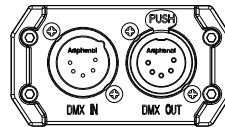

70mm [2.76in]

100mm [3.92in]

39mm [1.52in]

Chauvet Professional

Rev. 2.0

RDM2go