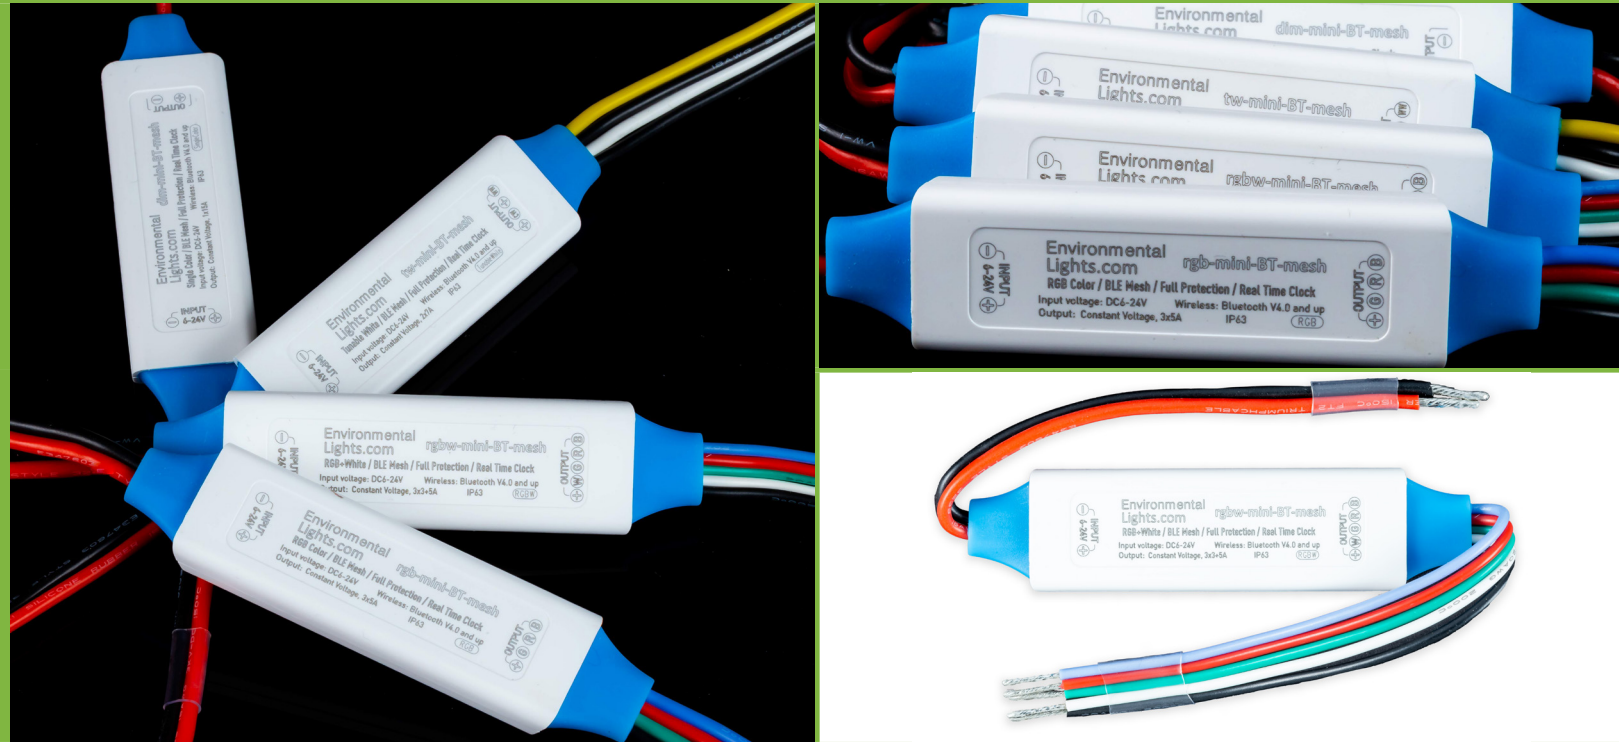

Mini Bluetooth Controllers

Wireless LED Lighting Control

The Mini Bluetooth Mesh Controller from Environmental Lights gives you the capability to wirelessly control your LED lights. When paired with the “Light Mesh” app, you have full control over your lighting from your smartphone. Use the pre-programmed modes or set your own dim levels and scenes. The controller features an internal clock to set preprogrammed recurring scenes based on the time of day and date of week. You can also connect multiple dimmers in up to 4 separate light zones. The integration of Bluetooth Mesh technology allows management of your network from any controller in the system making this controller a perfect addition for any smart-building lighting application.

- Wireless Control of RGB LEDs
- App compatible
- Full Circuit Protection
- Ultra-Slim and compact design
- High Power Output

Mini Bluetooth Controllers

Specifications

	Mini Bluetooth Mesh Dimmer dim-mini-BT-mesh	Tunable White Mini Bluetooth Mesh Controller tw-mini-BT-mesh	RGB Mini Bluetooth Mesh Controller rgb-mini-BT-mesh	RGBW Mini Bluetooth Mesh Controller rgbw-mini-BT-mesh
Power (W)	180 or 360	180 or 360	180 or 360	180 or 360
Length (mm)	85.6	85.6	85.6	85.6
Width (mm)	8.45	8.45	8.45	8.45
Height (mm)	20.98	20.98	20.98	20.98
Warranty	1	1	1	1
Voltage (DC)	12 or 24	12 or 24	12 or 24	12 or 24
Output Channels	1	2	3	4
Output Current (mA)	15,000	14,000	15,000	14,000
Rating	CE, RoHS	CE, RoHS	CE, RoHS	CE, RoHS