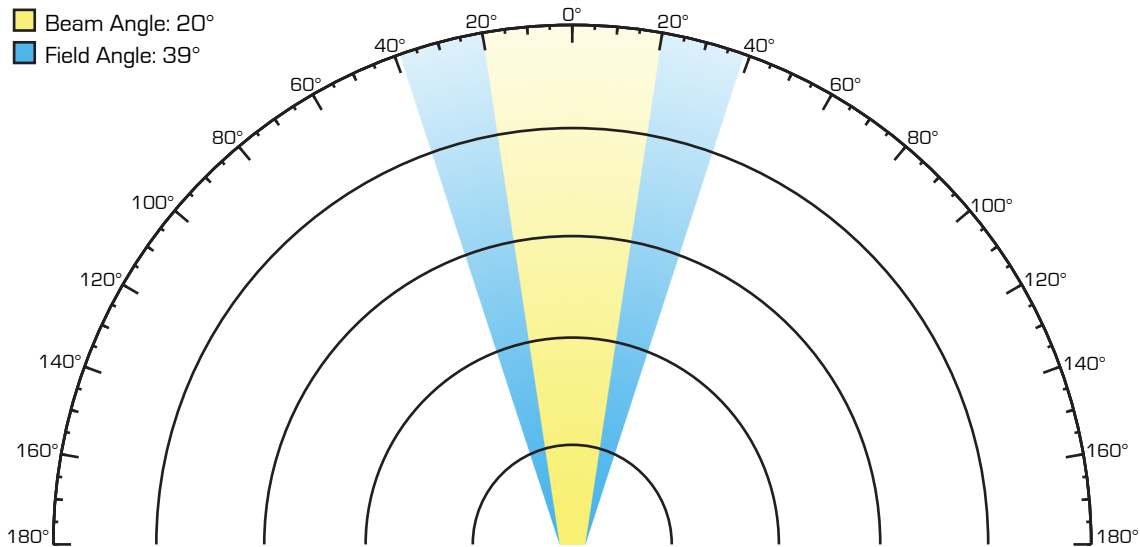

Illumipanel 40 IP Optic 30 WW

■ Beam Angle: 20°

■ Field Angle: 39°

	1m	2m	3m	4m	5m
Illuminance at a Distance (lux):	15,745	3,936	1,749	984	630
Beam Spread: Horizontal(m):	0.4	0.7	1.1	1.5	1.8
Vertical(m):	0.4	0.7	1.1	1.5	1.8