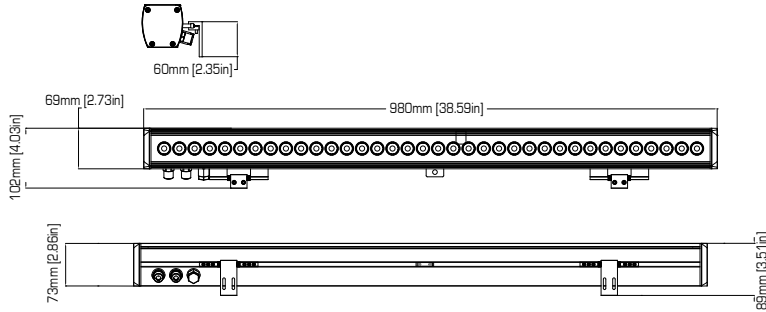

### LIGHT SOURCE & OPTICAL SPECIFICATIONS

Light Source: 36 LEDs (12 red, 12 green, 12 blue) 1 W (350 mA)  
 Light Source Lifespan: 50,000 hours based on LED manufacturer's specifications  
 Installed Optics: 60° x 10°  
 Beam Angle: 46° x 21°  
 Field Angle: 95° x 44°  
 Lumens: 1,092  
 Base Illuminance: 114 lux @ 5 m  
 Efficacy: 24.1 lm/W  
 Color Temperature Presets: N/A  
 Minimum Distance to Illuminated Surface: 4 in (102 mm)

### CONSTRUCTION & PHYSICAL SPECIFICATIONS

Length: 38.6 in (980 mm)  
 Width: 4 in (102 mm)  
 Height: 3.5 in (89 mm)  
 Weight: 10.3 lb (4.7 kg)  
 Color: Brushed aluminum  
 Ingress Protection Rating: IP67  
 Housing Material: Cast aluminum  
 Lens Cover: Impact resistant glass  
 Installation Orientation: Any