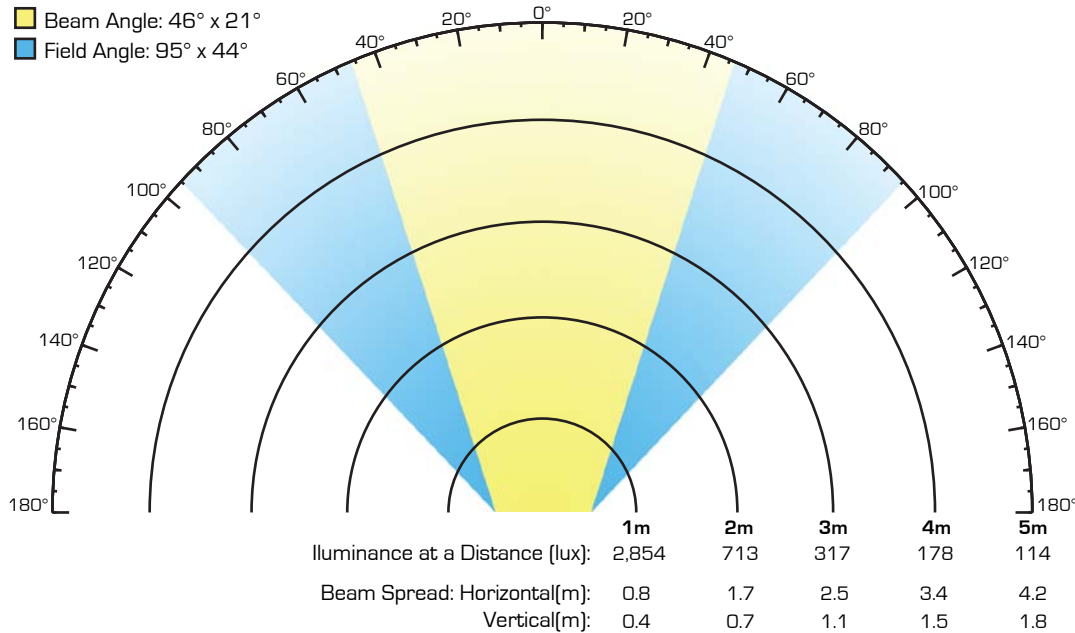

### LIGHT SOURCE & OPTICAL SPECIFICATIONS

Light Source: 36 LEDs (12 red, 12 green, 12 blue) 1 W (350 mA)  
 Light Source Lifespan: 50,000 hours based on LED manufacturer's specifications  
 Installed Optics: 60° x 10°  
 Beam Angle: 46° x 21°  
 Field Angle: 95° x 44°  
 Lumens: 1,092  
 Base Illuminance: 114 lux @ 5 m  
 Efficacy: 24.1 lm/W  
 Color Temperature Presets: N/A  
 Minimum Distance to Illuminated Surface: 4 in (102 mm)

### Ilumiline 36 IP Optic 60x10 RGB

- Beam Angle: 46° x 21°
- Field Angle: 95° x 44°