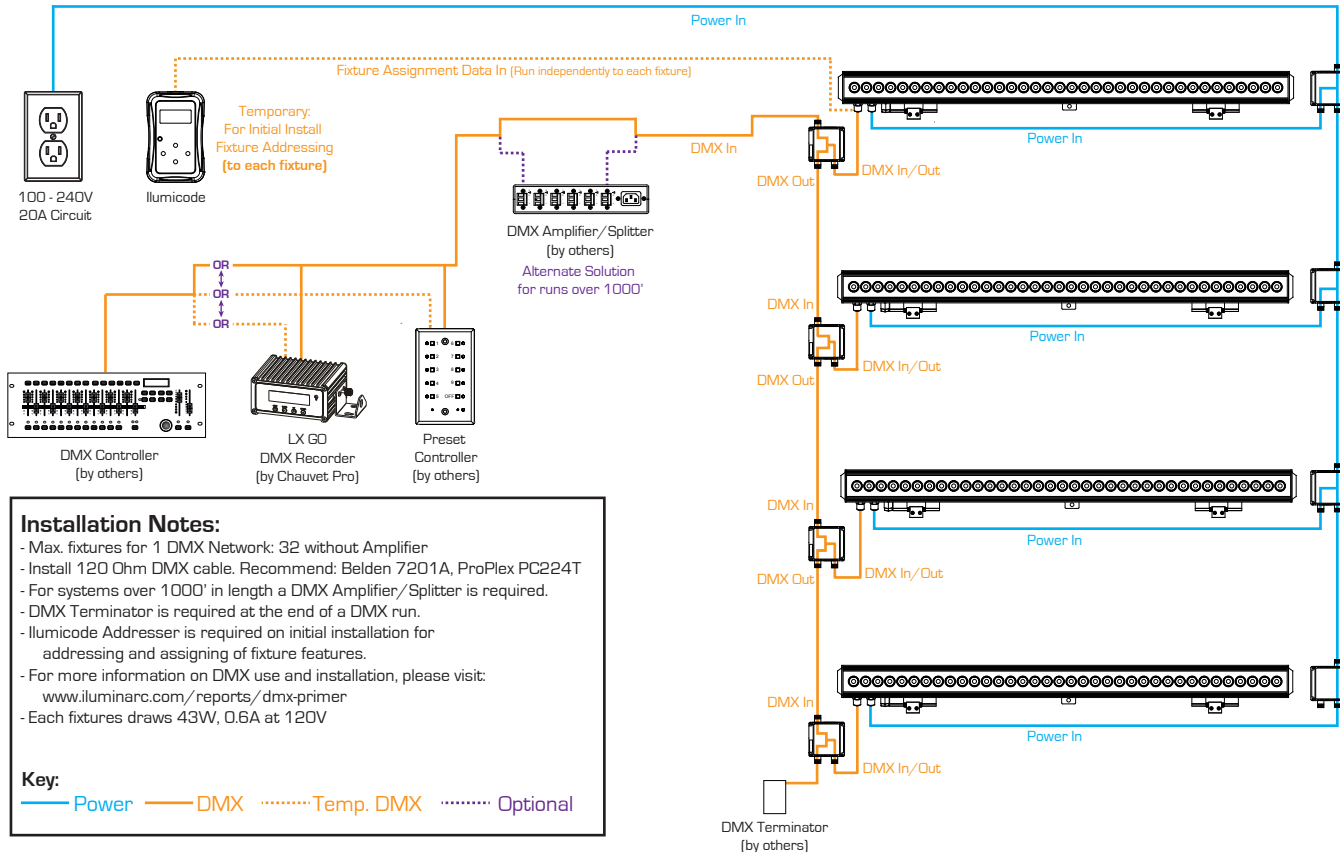

Ilumiline 36 IP Optic 60x10 RGB Typical Installation

WWW.ILUMINARC.COM - INFO@ILUMINARC.COM

Iluminarc reserves the right to make improvements to this product and its specifications at anytime without notice.

ILUMINARC.
5200 NW 108th Ave.
Sunrise, FL 33351
+1.954.923.3680