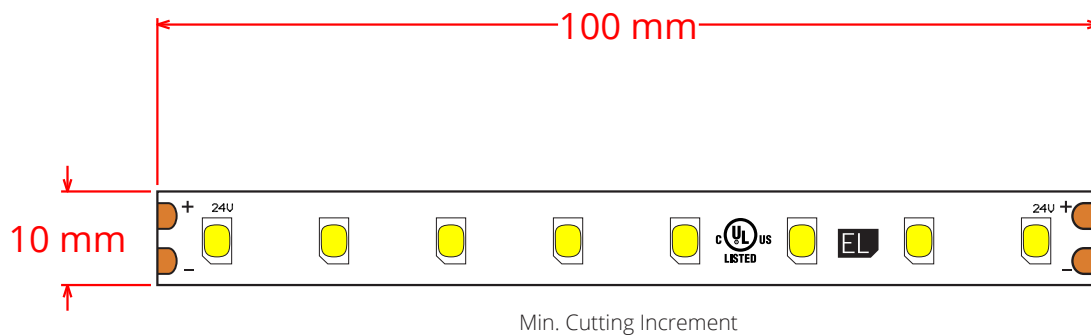

- 95+ CRI
- CurrentControl
- UL Listed
- Available in 2,700K to 6,500K

Dimmable

TruColor LED Strip Light

Specifications

Output	TruColor 2835 LED Strip Light - 2,700K	TruColor 2835 LED Strip Light - 3,000K	TruColor 2835 LED Strip Light - 4,000K	TruColor 2835 LED Strip Light - 5,000K	TruColor 2835 LED Strip Light - 6,500K
	2700K-CC2835TC-80-10-10m	3000K-CC2835TC-80-10-10m	4000K-CC2835TC-80-10-10m	5000K-CC2835TC-80-10-10m	6500K-CC2835TC-80-10-10m
Brightness (lm/m)	961	981	1,003	1,043	1,053
Color Rendering Index	95+	95+	95+	95+	95+
Color temperature	2,700K	3,000K	4,000K	5,000K	6,500K
Electrical					
Voltage (DC)	24	24	24	24	24
Power (W)	89	90	90	89	90
Power (W/m)	9	9	9	9	9
Efficacy 1 (lm/W)	103	105	107	112	113
Efficacy 2 (mW/W)	408	408	408	419	430
Density (LEDs/m)	80	80	80	80	80
Input Current (mA)	3,750	3,750	3,750	3,750	3,750
LED Node Size	2835	2835	2835	2835	2835
Dimming Specifications	Fully Dimmable	Fully Dimmable	Fully Dimmable	Fully Dimmable	Fully Dimmable
Physical					
Length (m)	10	10	10	10	10
Width (mm)	10	10	10	10	10
Cutting Increment (mm)	100	100	100	100	100
Rating	UL Listed, RoHS	UL Listed, RoHS	UL Listed, RoHS	UL Listed, RoHS	UL Listed, RoHS
Leads	2.1mm Barrel Plug	2.1mm Barrel Plug	2.1mm Barrel Plug	2.1mm Barrel Plug	2.1mm Barrel Plug