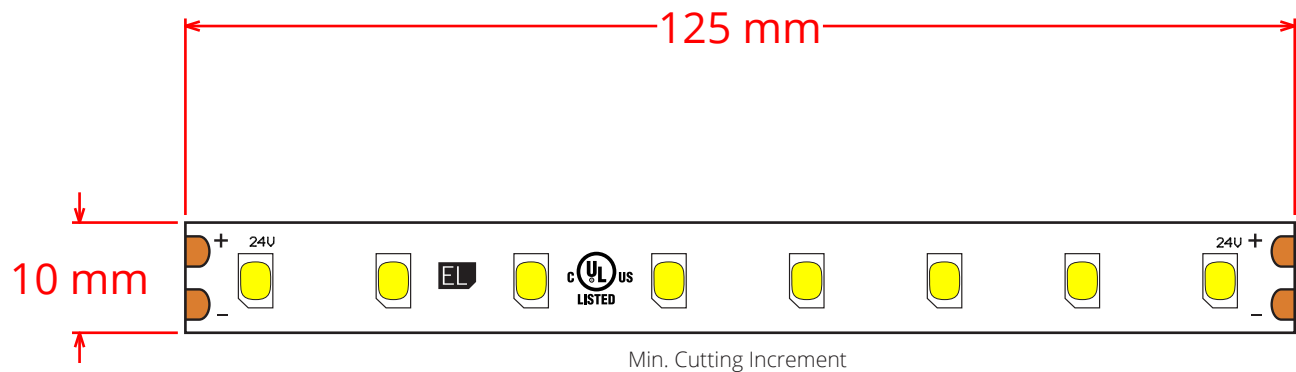

Performance 2835 LED Strip Light

Specifications

Output	PL 2835 LED Strip Light - 2,700K - 64/m	PL 2835 LED Strip Light - 3,000K - 64/m	PL 2835 LED Strip Light - 4,000K - 64/m	PL 2835 LED Strip Light - 5,000K - 64/m	PL 2835 LED Strip Light - 6,500K - 64/m
	2700K-2835PL-64-10-5m	3000K-2835PL-64-10-5m	4000K-2835PL-64-10-5m	5000K-2835PL-64-10-5m	6500K-2835PL-64-10-5m
Brightness (lm/m)	680	725	725	715	765
Color Rendering Index	80+	80+	80+	80+	80+
Color temperature	2,700K	3,000K	4,000K	5,000K	6,500K
Electrical					
Voltage (DC)	24	24	24	24	24
Power (W)	25	25	25	25	25
Power (W/m)	5	5	5	5	5
Efficacy (lm/w)	136	145	145	143	153
Density (LEDs/m)	64	64	64	64	64
Input Current (mA)	1,042	1,042	1,042	1,042	1,042
LED Node Size	2835	2835	2835	2835	2835
Dimming Specifications	Fully dimmable	Fully dimmable	Fully dimmable	Fully dimmable	Fully dimmable
Physical					
Length (m)	5	5	5	5	5
Width (mm)	10	10	10	10	10
Cutting Increment (mm)	125	125	125	125	125
Warranty	3 Year	3 Year	3 Year	3 Year	3 Year
Rating	UL, CE, RoHS	UL, CE, RoHS	UL, CE, RoHS	UL, CE, RoHS	UL, CE, RoHS
Leads	2.1mm Barrel Plug	2.1mm Barrel Plug	2.1mm Barrel Plug	2.1mm Barrel Plug	2.1mm Barrel Plug