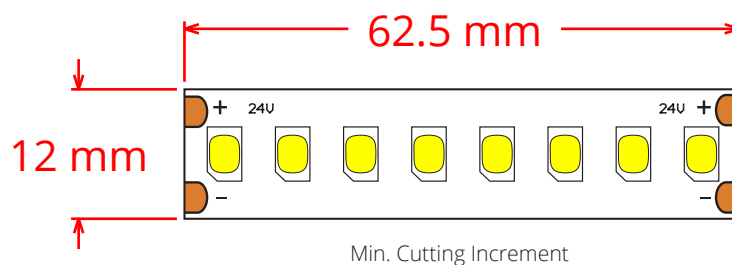

Performance 2835 LED Strip Light

Specifications

Output	PL 2835 LED Strip Light - 2,700K - 128/m 2700K-2835PL-128-10-5m	PL 2835 LED Strip Light - 3,000K - 128/m 3000K-2835PL-128-10-5m	PL 2835 LED Strip Light - 4,000K - 128/m 4000K-2835PL-128-10-5m	PL 2835 LED Strip Light - 5,000K - 128/m 5000K-2835PL-128-10-5m	PL 2835 LED Strip Light - 6,500K - 128/m 6500K-2835PL-128-10-5m
Brightness (lm/m)	1,365	1,460	1,415	1,440	1,555
Color Rendering Index	80+	80+	80+	80+	80+
Color temperature	2,700K	3,000K	4,000K	5,000K	6,500K
Electrical					
Voltage (DC)	24	24	24	24	24
Power (W)	50	50	50	50	50
Power (W/m)	10	10	10	10	10
Efficacy (lm/w)	136	146	141	144	155
Density (LEDs/m)	128	128	128	128	128
Input Current (mA)	2,083	2,083	2,083	2,083	2,083
LED Node Size	2835	2835	2835	2835	2835
Dimming Specifications	Fully dimmable	Fully dimmable	Fully dimmable	Fully dimmable	Fully dimmable
Physical					
Length (m)	5	5	5	5	5
Width (mm)	10	10	10	10	10
Cutting Increment (mm)	62.5	62.5	62.5	62.5	62.5
Warranty	3 Year	3 Year	3 Year	3 Year	3 Year
Rating	UL, CE, RoHS	UL, CE, RoHS	UL, CE, RoHS	UL, CE, RoHS	UL, CE, RoHS
Leads	2.1mm Barrel Plug	2.1mm Barrel Plug	2.1mm Barrel Plug	2.1mm Barrel Plug	2.1mm Barrel Plug