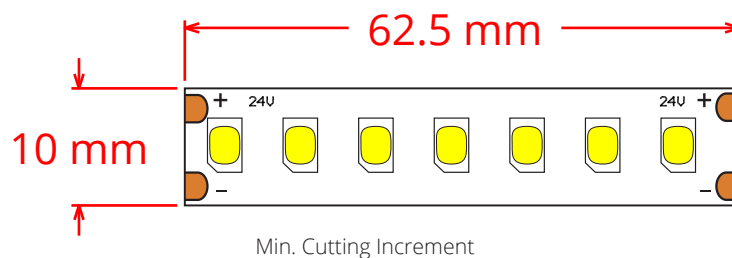

Performance 2835 LED Strip Light

Specifications

Output	PL 2835 LED Strip Light - Red - 112/m Red-2835PL-112-10-5m	PL 2835 LED Strip Light - Green - 112/m Green-2835PL-112-10-5m	PL 2835 LED Strip Light - Blue - 112/m Blue-2835PL-112-10-5m	PL 2835 LED Strip Light - Amber - 112/m Amber-2835PL-112-10-5m
Brightness (lm/m)	315	780	170	220
Wavelength	630	520	460	595
Electrical				
Voltage (DC)	24	24	24	24
Power (W)	45	45	45	45
Power (W/m)	9	9	9	9
Efficacy (lm/w)	35	86.67	18.89	24.44
Density (LEDs/m)	112	112	112	112
Input Current (mA)	1.875	1.875	1.875	1.875
LED Node Size	2835	2835	2835	2835
Dimming Specifications	Fully dimmable	Fully dimmable	Fully dimmable	Fully dimmable
Physical				
Length (m)	5	5	5	5
Width (mm)	10	10	10	10
Cutting Increment (mm)	62.5	62.5	62.5	62.5a
Warranty	3 Year	3 Year	3 Year	3 Year
Rating	UL, CE, RoHS	UL, CE, RoHS	UL, CE, RoHS	UL, CE, RoHS
Leads	2.1mm Barrel Plug	2.1mm Barrel Plug	2.1mm Barrel Plug	2.1mm Barrel Plug