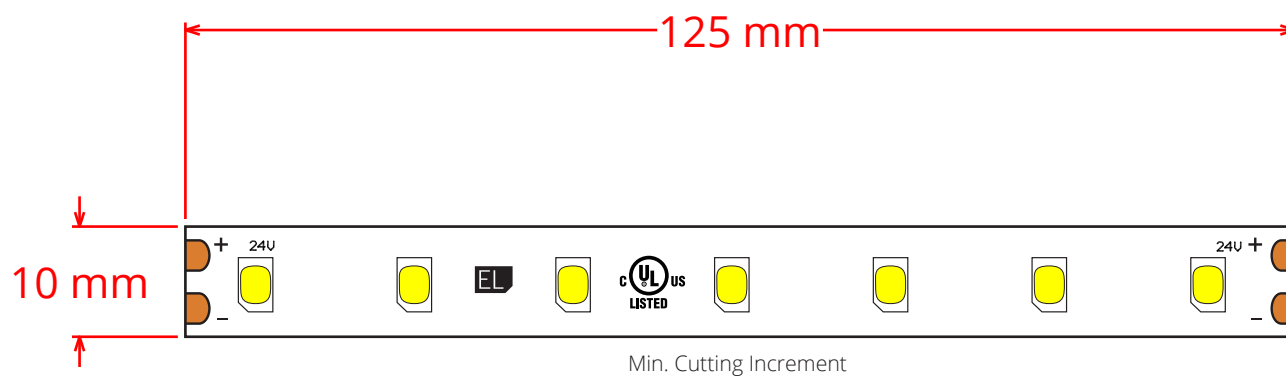

Specifically engineered to be UL-listed and provide high-quality light output that fits any budget, the Performance Line of 2835 LED Strip Light is a fantastic choice for large, scalable jobs that require maximum value from a reliable product.

## Specifications

Output	PL 2835 LED Strip Light - Red - 56/m Red-2835PL-56-10-5m	PL 2835 LED Strip Light - Green - 56/m Green-2835PL-56-10-5m	PL 2835 LED Strip Light - Blue - 56/m Blue-2835PL-56-10-5m	PL 2835 LED Strip Light - Amber - 56/m Amber-2835PL-56-10-5m
Brightness (lm/m)	200	400	70	145
Wavelength	630	520	460	595
<b>Electrical</b>				
Voltage (DC)	24	24	24	24
Power (W)	22.5	22.5	22.5	22.5
Power (W/m)	5	5	5	5
Efficacy (lm/w)	44.444	88.89	15.56	32.22
Density (LEDs/m)	56	56	56	56
Input Current (mA)	1,040	1,040	1,040	1,040
LED Node Size	2835	2835	2835	2835
Dimming Specifications	Fully dimmable	Fully dimmable	Fully dimmable	Fully dimmable
<b>Physical</b>				
Length (m)	5	5	5	5
Width (mm)	10	10	10	10
Cutting Increment (mm)	125	125	125	125
Warranty	3 Year	3 Year	3 Year	3 Year
Rating	UL, CE, RoHS	UL, CE, RoHS	UL, CE, RoHS	UL, CE, RoHS
Leads	2.1mm Barrel Plug	2.1mm Barrel Plug	2.1mm Barrel Plug	2.1mm Barrel Plug