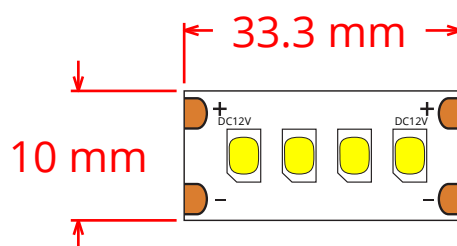

Performance 2835 LED Strip Light

Specifications

Output	PL 2835 LED Strip Light - 2,700K - 120/m	PL 2835 LED Strip Light - 3,000K - 120/m	PL 2835 LED Strip Light - 4,000K - 120/m	PL 2835 LED Strip Light - 5,000K - 120/m	PL 2835 LED Strip Light - 6,500K - 120/m
	2700K-2835PL-120-12-5m	3000K-2835PL-120-12-5m	4000K-2835PL-120-12-5m	5000K-2835PL-120-12-5m	6500K-2835PL-120-12-5m
Brightness (lm/m)	1,275	1,255	1,285	1,370	1,290
Color Rendering Index	90+	90+	90+	90+	90+
Color temperature	2,700K	3,000K	4,000K	5,000K	6,500K
Electrical					
Voltage (DC)	12	12	12	12	24
Power (W)	50	50	50	50	50
Power (W/m)	10	10	10	10	10
Efficacy (lm/w)	127.50	125.50	128.50	137.00	129.00
Density (LEDs/m)	128	128	128	128	128
Input Current (mA)	4,167	4,167	4,167	4,167	4,167
LED Node Size	2835	2835	2835	2835	2835
Dimming Specifications	Fully dimmable	Fully dimmable	Fully dimmable	Fully dimmable	Fully dimmable
Physical					
Length (m)	5	5	5	5	5
Width (mm)	10	10	10	10	10
Cutting Increment (mm)	33.3	33.3	33.3	33.3	33.3
Warranty	3 Year	3 Year	3 Year	3 Year	3 Year
Rating	UL, CE, RoHS	UL, CE, RoHS	UL, CE, RoHS	UL, CE, RoHS	UL, CE, RoHS
Leads	2.1mm Barrel Plug	2.1mm Barrel Plug	2.1mm Barrel Plug	2.1mm Barrel Plug	2.1mm Barrel Plug

Min. Cutting Increment